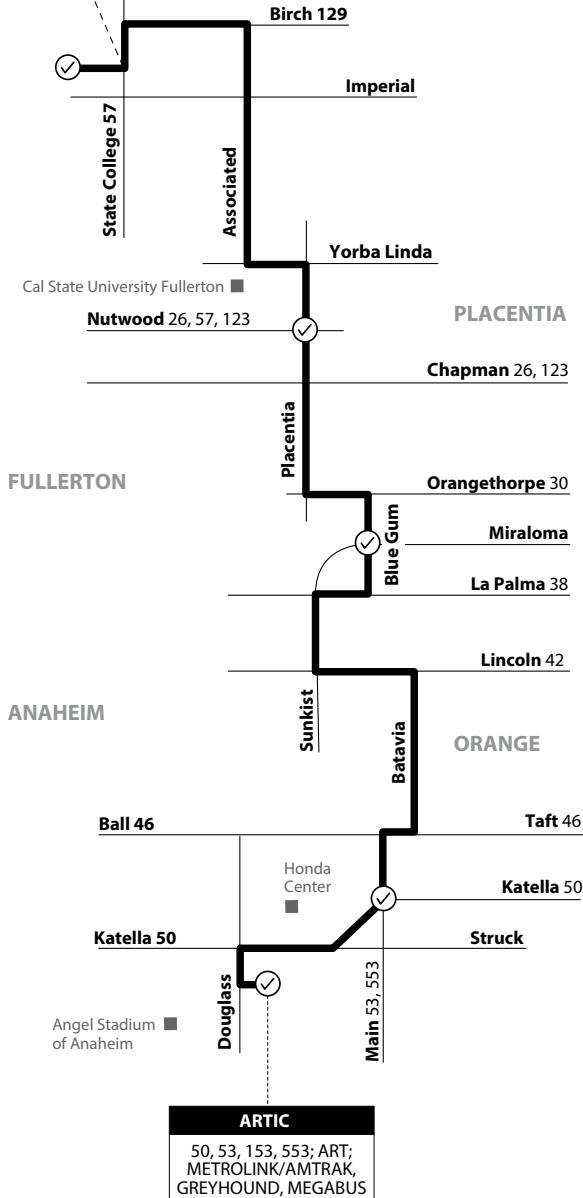

BREA

BREA MALL AREA

57, 129, 143, 153, 213; FT:286

Monday - Friday NORTHBOUND To: Brea

Anaheim Regional Transportation Intermodal Center (ARTIC)	Main & Katella	Blue Gum & Miraloma	Placentia & Nutwood	Brea Mall
6:00	6:04	6:18	6:27	6:44
7:00	7:04	7:18	7:27	7:44
8:00	8:04	8:19	8:29	8:48
9:00	9:04	9:19	9:29	9:48
10:00	10:04	10:19	10:29	10:48
11:00	11:04	11:19	11:29	11:48
12:00	12:04	12:19	12:29	12:48
1:00	1:04	1:19	1:29	1:48
1:59	2:04	2:21	2:31	2:50
2:59	3:04	3:21	3:31	3:50
4:00	4:05	4:22	4:32	4:51
5:00	5:05	5:22	5:32	5:51
6:01	6:05	6:19	6:27	6:43
7:00	7:04	7:18	7:26	7:42
8:00	8:04	8:18	8:26	8:42
9:00	9:04	9:18	9:26	9:42

Monday - Friday SOUTHBOUND To: Anaheim

Brea Mall	Placentia & Nutwood	Blue Gum & Miraloma	Katella & Main (F)	Anaheim Regional Transportation Intermodal Center (ARTIC)
6:00	6:16	6:24	6:42	6:47
7:00	7:16	7:24	7:42	7:47
8:00	8:17	8:26	8:44	8:49
9:00	9:17	9:26	9:44	9:49
10:00	10:17	10:26	10:44	10:49
11:00	11:17	11:26	11:44	11:49
12:00	12:18	12:28	12:45	12:50
12:59	1:17	1:27	1:44	1:49
1:59	2:17	2:27	2:44	2:49
3:00	3:18	3:28	3:45	3:50
4:00	4:18	4:28	4:45	4:50
5:01	5:19	5:29	5:46	5:51
6:01	6:19	6:28	6:43	6:48
7:00	7:17	7:25	7:39	7:44
8:00	8:17	8:25	8:39	8:44
9:00	9:17	9:25	9:39	9:44

Saturday, Sunday & Holiday NORTHBOUND To: Brea

Anaheim Regional Transportation Intermodal Center (ARTIC)	Main & Katella	Blue Gum & Miraloma	Placentia & Nutwood	Brea Mall
7:00	7:04	7:18	7:27	7:44
8:00	8:04	8:18	8:27	8:44
9:00	9:04	9:19	9:29	9:50
10:00	10:04	10:19	10:29	10:50
11:00	11:04	11:19	11:29	11:50
12:00	12:04	12:19	12:29	12:50
1:00	1:04	1:19	1:29	1:50
2:00	2:04	2:19	2:29	2:50
3:00	3:04	3:19	3:29	3:50
4:00	4:04	4:19	4:29	4:50
5:00	5:04	5:19	5:29	5:50
6:00	6:04	6:19	6:28	6:47
7:00	7:04	7:18	7:26	7:42
8:00	8:04	8:18	8:26	8:42