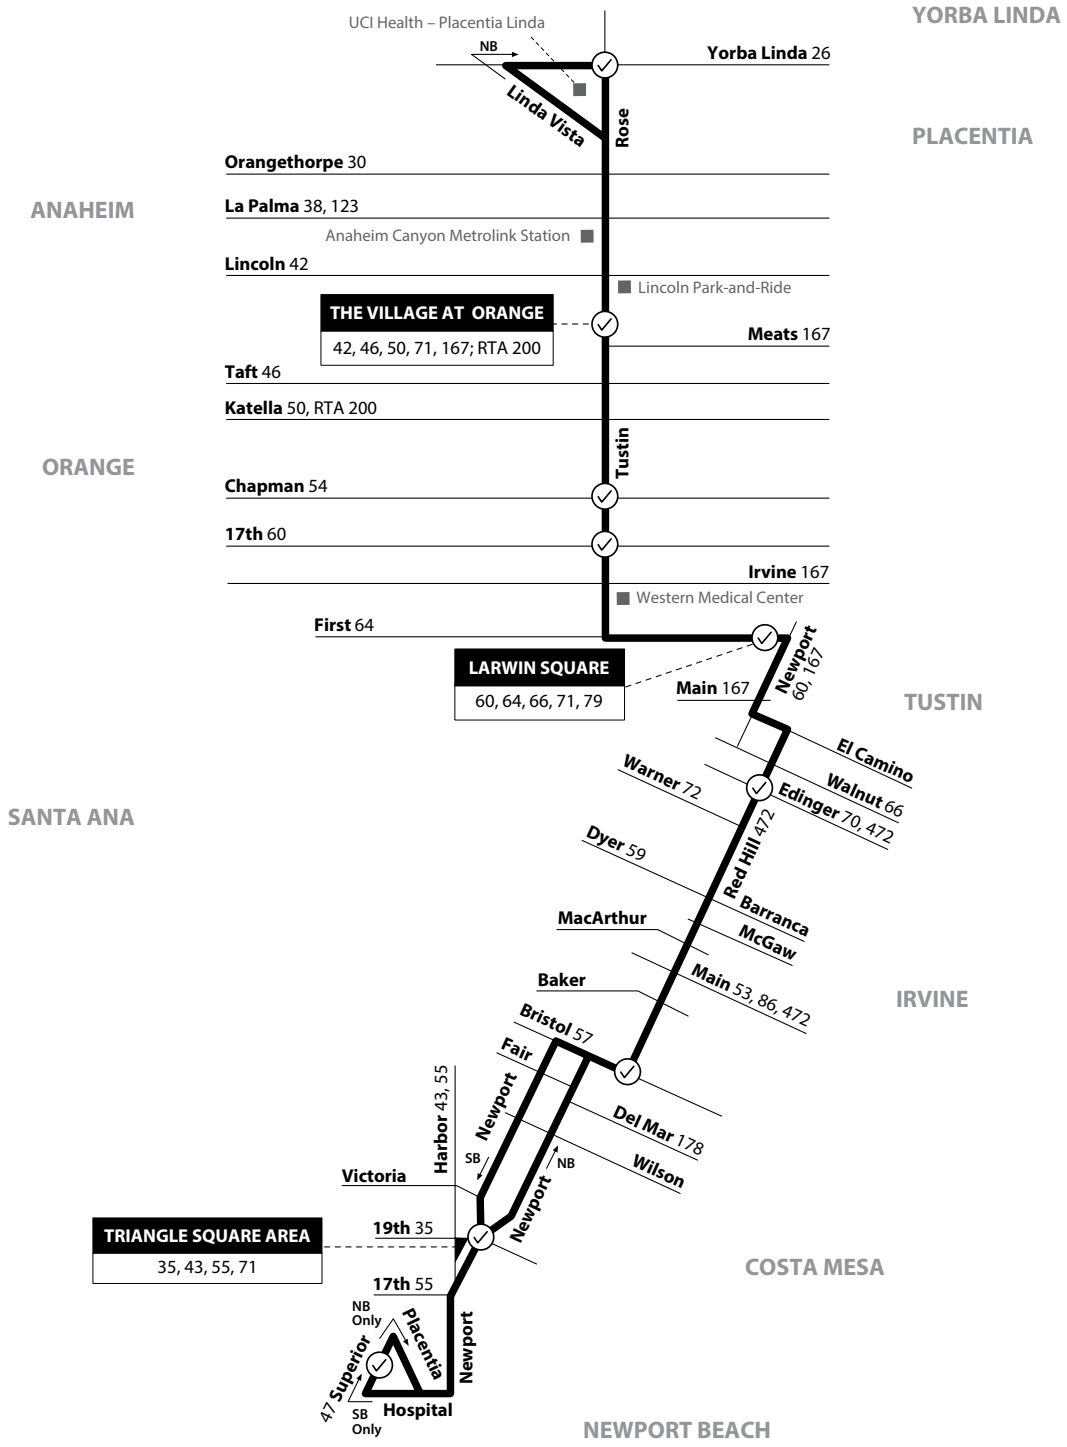

Yorba Linda to Newport Beach

via Tustin Ave / Red Hill Ave / Newport Blvd

71

LEGEND
LEYENDA

Route 071/051024

RTA = Riverside Transit Agency

Numbers on streets indicate transfers. *Números en la calle indican transbordos.*

Scheduled Departure
 Regular Routing
 N
MAP NOT TO SCALE

Monday-Friday NORTHBOUND To: Yorba Linda

Superior & Placentia	Newport & 19th	Red Hill & Bristol	Red Hill & Edinger	1st & Newport	Tustin & 17th	Tustin & Chapman	Village At Orange	Rose & Yorba Linda
5:25	5:32	5:42	6:00	6:11	6:20	6:30	6:42	7:00
6:15	6:22	6:32	6:50	7:01	7:10	7:20	7:32	7:50
7:00	7:07	7:19	7:38	7:51	8:01	8:11	8:25	8:43
7:45	7:52	8:04	8:23	8:36	8:46	8:56	9:10	9:28
8:30	8:37	8:49	9:08	9:21	9:31	9:41	9:55	10:13
9:15	9:22	9:34	9:53	10:06	10:16	10:26	10:40	10:58
10:02	10:09	10:20	10:38	10:51	11:01	11:11	11:23	11:41
10:57	11:04	11:15	11:33	11:46	11:56	12:06	12:18	12:36
11:41	11:48	11:59	12:17	12:31	12:41	12:54	1:06	1:24
12:25	12:32	12:44	1:02	1:16	1:29	1:42	1:54	2:16
1:13	1:22	1:34	1:57	2:11	2:24	2:37	2:51	3:14
2:07	2:16	2:28	2:50	3:06	3:21	3:34	3:50	4:08
3:02	3:11	3:23	3:45	4:01	4:16	4:29	4:45	5:03
3:47	3:56	4:08	4:30	4:46	5:01	5:14	5:30	5:48
4:42	4:51	5:03	5:27	5:41	5:53	6:06	6:22	6:40
5:37	5:46	5:58	6:22	6:36	6:48	7:01	7:17	7:35
6:43	6:50	7:02	7:20	7:31	7:41	7:54	8:07	8:23
7:38	7:45	7:57	8:15	8:26	8:36	8:49	9:02	9:18
8:43	8:50	9:00	9:15	9:26	9:35	9:42	9:53	10:07

Orange

- Lincoln Park-and-Ride

- The Village at Orange

- Orange High School

Santa Ana

- Regional Center of Orange County

- Nova Academy

- Orange County Global

- Costa Mesa Civic Center

- Orange County Fairgrounds

- Vanguard University

- College Hospital

Costa Mesa

Newport Beach

- Hoag Hospital

Saturday
NORTHBOUND To: Yorba Linda