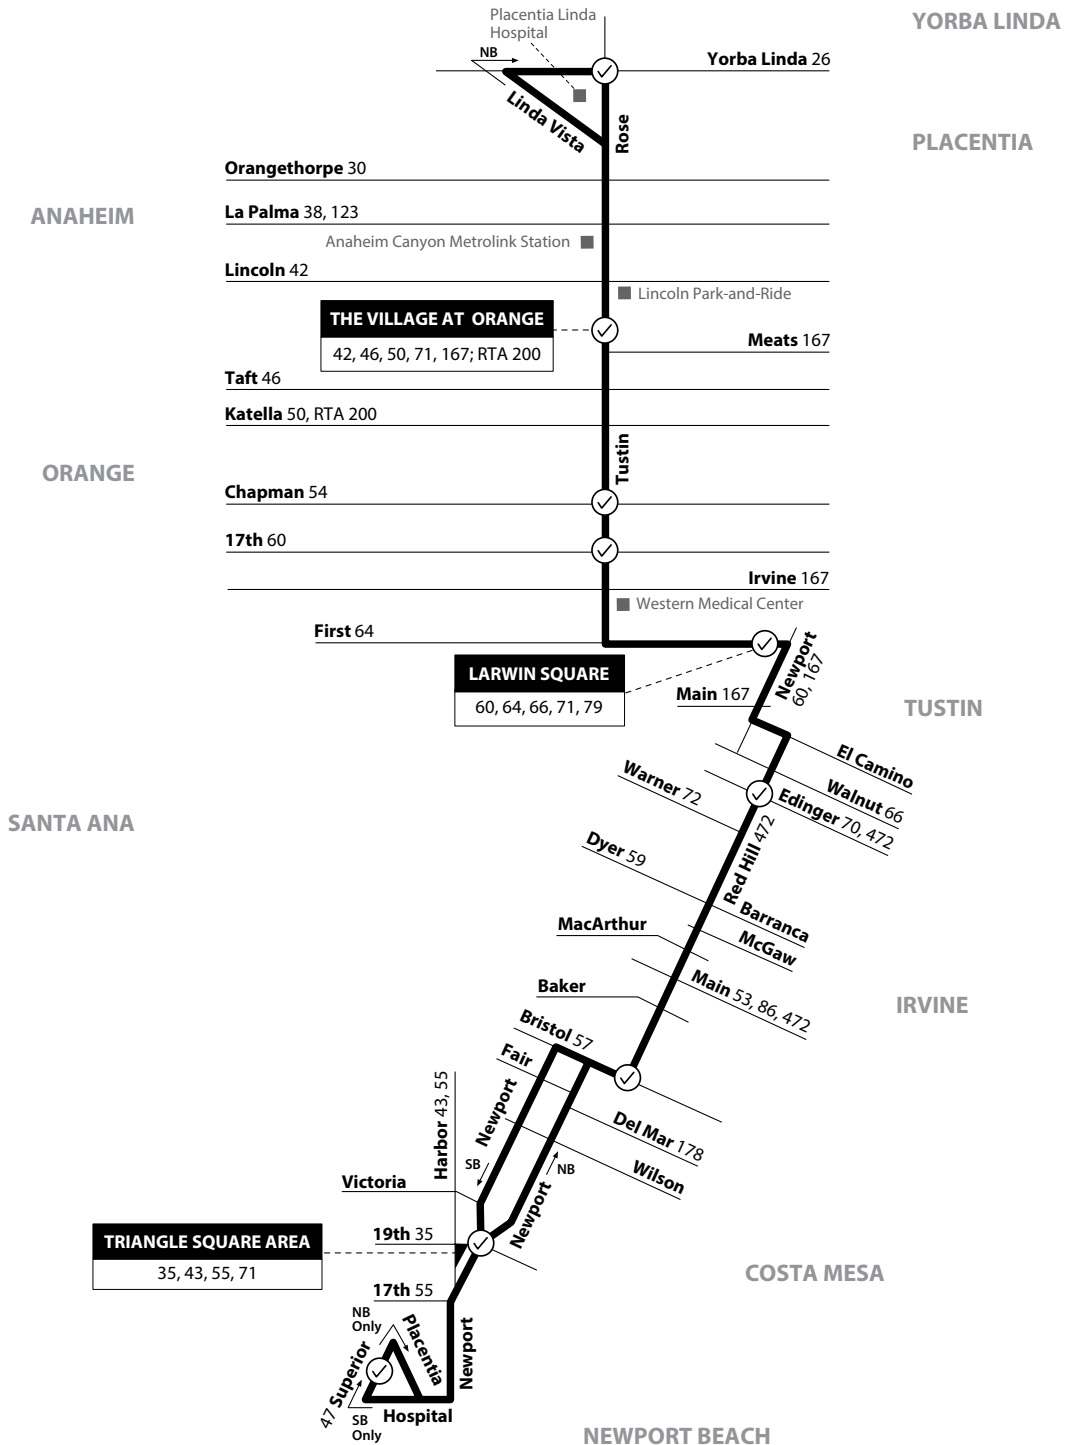

Yorba Linda to Newport Beach

via Tustin Ave / Red Hill Ave / Newport Blvd

71

LEGEND
LEYENDA

Route 071/032723

RTA = Riverside Transit Agency

Numbers on streets indicate transfers. *Números en la calle indican transbordos.*

Scheduled Departure
 Regular Routing
 N
MAP NOT TO SCALE

Yorba Linda to Newport Beach

via Tustin Ave / Red Hill Ave / Newport Blvd

Monday-Friday

NORTHBOUND To: Yorba Linda

Superior & Placentia	Newport & 19th	Red Hill & Bristol	Red Hill & Edinger	1st & Newport	Tustin & 17th	Tustin & Chapman	Village At Orange	Rose & Yorba Linda
5:33	5:42	5:51	6:06	6:18	6:28	6:37	6:49	7:09
6:18	6:27	6:37	6:55	7:08	7:18	7:27	7:39	7:59
7:08	7:17	7:27	7:45	7:58	8:08	8:17	8:29	8:49
8:02	8:11	8:21	8:39	8:53	9:04	9:13	9:25	9:45
8:47	8:56	9:06	9:24	9:38	9:49	9:58	10:10	10:30
9:37	9:46	9:56	10:14	10:28	10:39	10:48	11:00	11:20
10:26	10:36	10:46	11:04	11:18	11:29	11:38	11:51	12:11
11:16	11:26	11:36	11:54	12:08	12:19	12:28	12:41	1:01
12:06	12:16	12:26	12:44	12:58	1:09	1:18	1:31	1:51
12:55	1:06	1:16	1:34	1:48	2:00	2:09	2:24	2:44
1:41	1:53	2:03	2:24	2:38	2:50	3:00	3:14	3:36
2:31	2:43	2:53	3:14	3:28	3:40	3:50	4:04	4:26
3:21	3:33	3:43	4:04	4:18	4:30	4:40	4:54	5:16
4:12	4:24	4:35	4:59	5:13	5:25	5:35	5:48	6:11
5:07	5:19	5:30	5:54	6:08	6:20	6:30	6:43	7:06
6:09	6:19	6:30	6:46	6:58	7:08	7:16	7:27	7:47
7:01	7:11	7:21	7:36	7:48	7:58	8:06	8:16	8:36
7:46	7:56	8:06	8:21	8:33	8:43	8:51	9:01	9:21
8:46	8:56	9:06	9:21	9:33	9:43	9:51	10:01	10:21