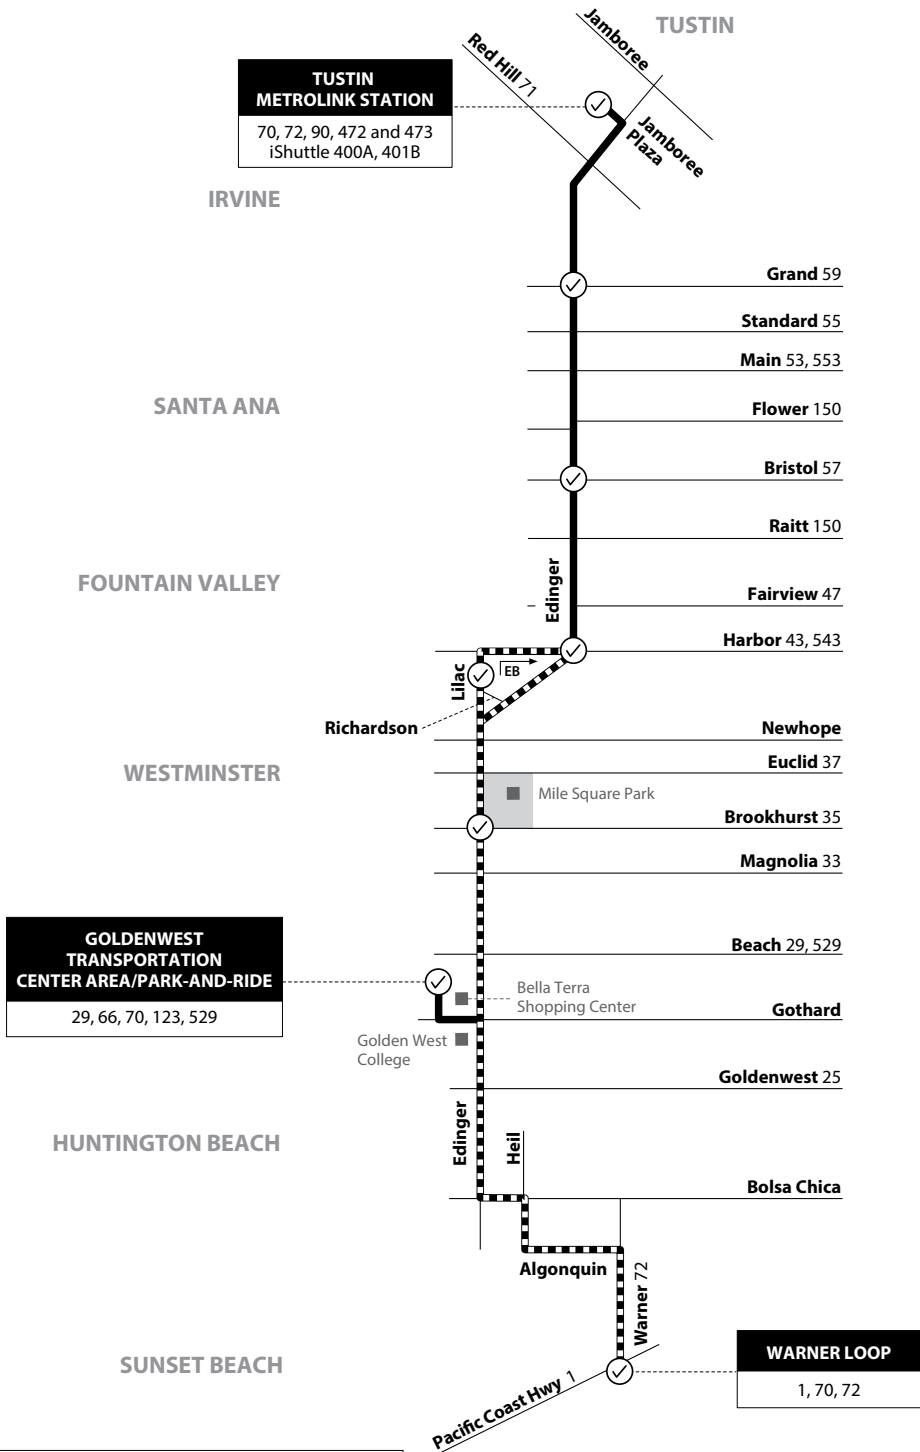

70

Sunset Beach to Tustin via Edinger Ave

LEGEND
LEYENDA

Scheduled Departure
 Regular Routing
 No Service On Some Trips

iShuttle = Irvine Business Complex

MAP NOT TO SCALE

Route 070/032223

Numbers on streets indicate transfers. *Números en la calle indican transbordos.*

Monday-Friday
EASTBOUND To: Tustin (cont.)

Warner & Pacific Coast Hwy	Goldenwest Transportation Center	Edinger & Brookhurst	Lilac & Harbor	Edinger & Harbor	Edinger & Bristol	Edinger & Grand	Tustin Metrolink Station
12:50	1:11	1:31	1:39	1:49	1:59	2:10
			1:56	1:59	2:10	2:22	2:33
1:28	1:51	2:11	2:19	2:30	2:42	2:53
			2:36	2:39	2:50	3:02	3:13
2:08	2:31	2:51	2:59	3:10	3:22	3:33
			3:13	3:16	3:33	3:46	3:57
				3:24	3:41	3:54	4:05
2:49	3:10	3:30	3:39	3:56	4:09	4:20
			3:56	3:59	4:10	4:21	4:31
3:31	3:52	4:11	4:19	4:30	4:41	4:51
			4:36	4:39	4:50	5:01	5:11
4:06	4:27	4:46	4:54	5:05	5:16	5:26
			5:22	5:25	5:36	5:47	5:57
4:52	5:13	5:32	5:40	5:51	6:02	6:12
			5:57	6:00	6:09	6:18	6:28
5:34	5:54	6:12	6:20	6:29	6:38	6:48
			6:47	6:50	6:59	7:08	7:18
6:34	6:54	7:12	7:20	7:29	7:38	7:48
			7:47	7:50	7:58	8:06	8:15
7:35	7:54	8:11	8:18	8:26	8:34	8:43
8:05	8:24	8:41	8:48	8:56	9:04	9:13
9:07	9:24	9:39	9:45	9:52	9:59	10:06
10:07	10:24	10:39	10:45	10:52	10:59	11:06
11:07	11:24	11:39	11:45	11:52	11:59	12:06
12:07	12:24	12:39	12:45	12:52	12:59	1:06