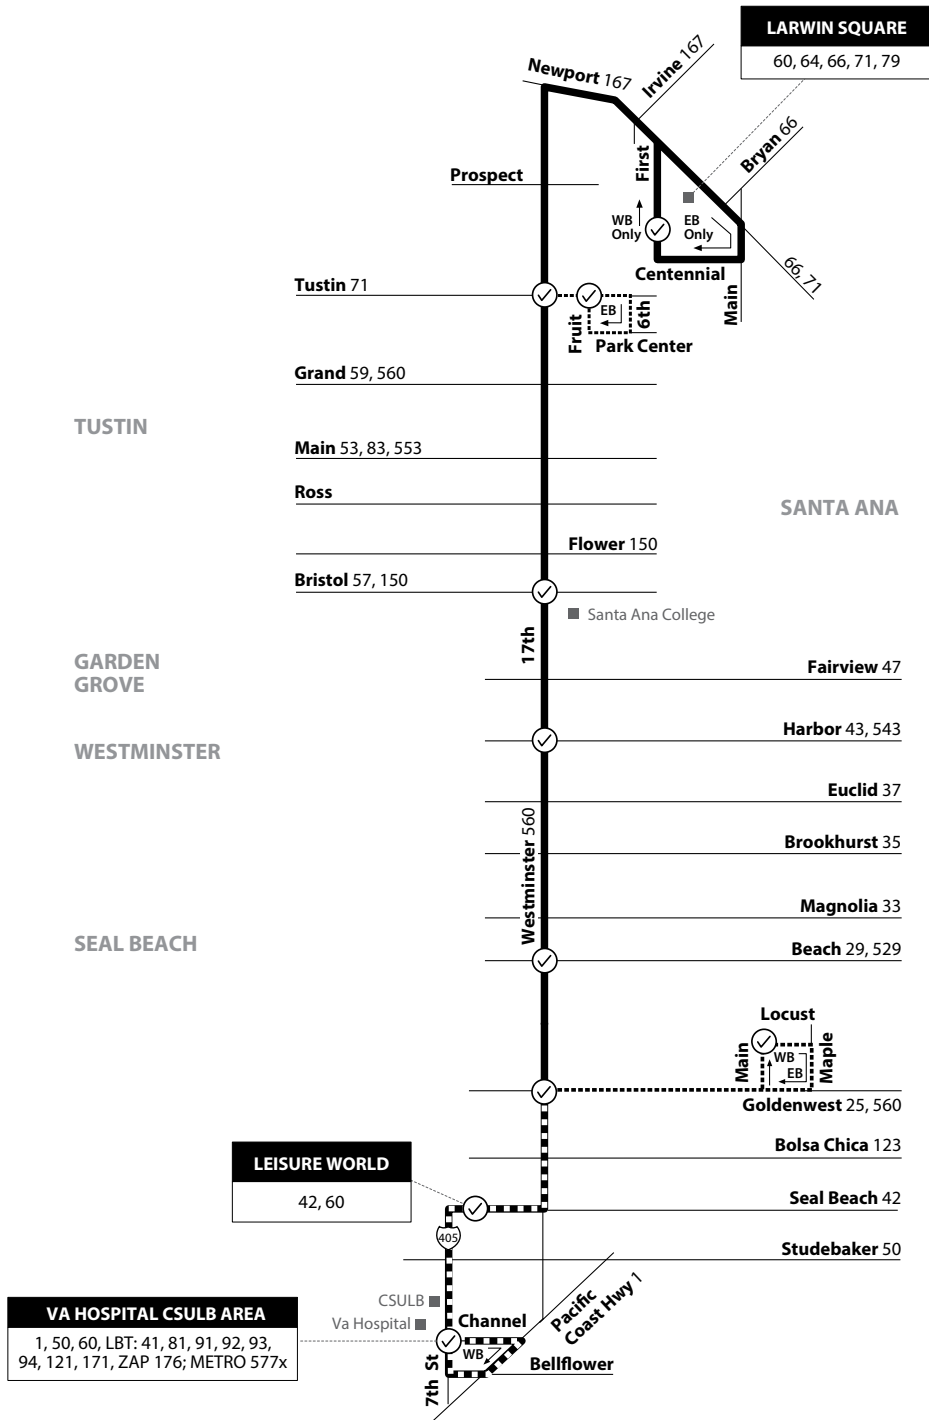

Long Beach to Tustin via Westminster Ave / 17th

60

**LEGEND
LEYENDA**

Route 060/071023

METRO = Los Angeles Metro | LBT = Long Beach Transit

Numbers on streets indicate transfers. *Números en la calle indican transbordos.*

- Scheduled Departure
- Regular Routing
- No Service On Some Trips
- Short Turn Only

MAP NOT TO SCALE

Monday-Friday EASTBOUND To: Tustin

7th & Channel	Leisure World	Main & Locust	Westminster & Golden West	Westminster & Beach	Westminster & Harbor	17th & Bristol	17th & Tustin	Larwin Square
3:53	3:57	4:11	4:15	4:27	4:33	4:42	4:54
4:24	4:30	4:44	4:48	5:00	5:07	5:18	5:32
4:49	4:55	5:09	5:13	5:25	5:32	5:43	5:57
5:05	5:12	5:30	5:35	5:50	5:59	6:13	6:30
5:31	5:38	5:56	6:01	6:16	6:25	6:39	6:56
5:55	6:02	6:20	6:25	6:40	6:49	7:03	7:20
6:17	6:24	6:42	6:47	7:04	7:14	7:30	7:49
6:37	6:45	7:03	7:08	7:28	7:40	8:01	8:21
7:01	7:09	7:27	7:32	7:52	8:03	8:23	8:42
7:26	7:34	7:51	7:56	8:16	8:27	8:44	9:01
7:50	7:58	8:15	8:20	8:40	8:51	9:08	9:25
8:14	8:22	8:39	8:44	9:04	9:15	9:32	9:49
8:38	8:46	9:03	9:08	9:28	9:39	9:56	10:13
9:02	9:10	9:27	9:32	9:52	10:03	10:20	10:37
9:26	9:35	9:52	9:56	10:16	10:27	10:43	11:00
9:50	9:59	10:16	10:20	10:40	10:51	11:07	11:24
10:14	10:23	10:40	10:44	11:04	11:15	11:31	11:48
10:37	10:46	11:03	11:08	11:28	11:39	11:57	12:15
11:02	11:11	11:28	11:32	11:52	12:03	12:19	12:36
11:26	11:35	11:52	11:56	12:16	12:27	12:43	1:00
11:50	11:59	12:16	12:20	12:40	12:51	1:07	1:24
12:14	12:23	12:40	12:44	1:04	1:15	1:31	1:48
12:38	12:47	1:04	1:08	1:28	1:39	1:55	2:12
1:02	1:11	1:28	1:32	1:52	2:03	2:19	2:36
1:23	1:32	1:51	1:55	2:16	2:27	2:45	3:02