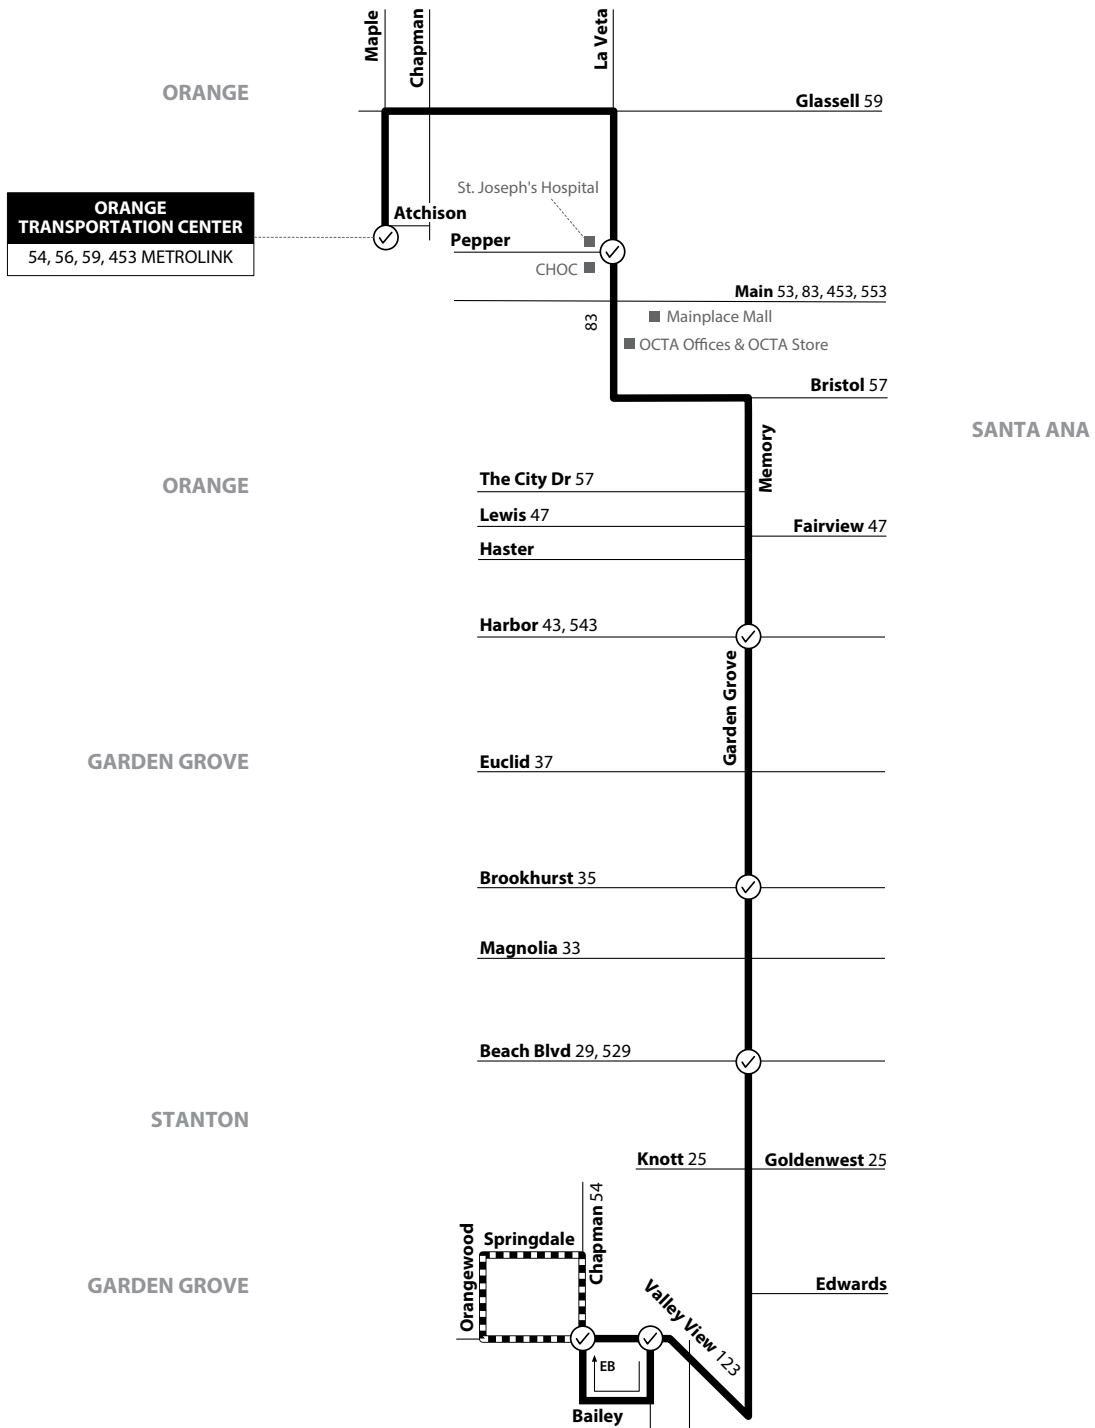

56

Garden Grove to Orange via Garden Grove Blvd

LEGEND
LEYENDA

Scheduled Departure
 Regular Routing
 No Service On Some Trips

Route 056/041223 Numbers on streets indicate transfers. *Números en la calle indican transbordos.*

MAP NOT TO SCALE

Monday-Friday
EASTBOUND To: Orange

Chapman & Valley View	Belgrave & Valley View	Garden Grove & Beach	Garden Grove & Brookhurst	Garden Grove & Harbor	La Veta & Pepper	Orange Transportation Center
4:36	4:53	5:01	5:09	5:19	5:27
5:12	5:29	5:37	5:45	5:55	6:03
5:48	6:05	6:13	6:21	6:33	6:41
	6:18	6:36	6:47	6:57	7:12	7:20
	6:54	7:12	7:23	7:33	7:48	7:56
	7:30	7:48	7:59	8:09	8:24	8:32
	8:06	8:24	8:35	8:45	9:00	9:08
	8:42	9:00	9:11	9:21	9:35	9:44
	9:18	9:36	9:47	9:57	10:11	10:20
	9:54	10:12	10:23	10:33	10:48	10:57
	10:29	10:47	10:58	11:08	11:23	11:33
	11:05	11:23	11:34	11:44	11:59	12:09
	11:41	11:59	12:10	12:20	12:35	12:45
	12:15	12:33	12:44	12:54	1:09	1:19
	12:55	1:13	1:24	1:34	1:49	1:59
	1:33	1:52	2:04	2:14	2:30	2:40
	2:09	2:28	2:40	2:50	3:06	3:16
	2:41	3:00	3:12	3:22	3:38	3:48
	3:24	3:43	3:55	4:05	4:21	4:31
	3:57	4:16	4:28	4:38	4:54	5:04
	4:31	4:52	5:04	5:14	5:30	5:40
	5:02	5:23	5:35	5:45	6:01	6:11
5:44	6:04	6:15	6:24	6:40	6:49
6:17	6:37	6:48	6:57	7:13	7:22
6:53	7:13	7:24	7:33	7:49	7:58
7:35	7:55	8:04	8:12	8:25	8:33
8:08	8:28	8:37	8:45	8:58	9:06
8:44	9:04	9:13	9:21	9:34	9:42