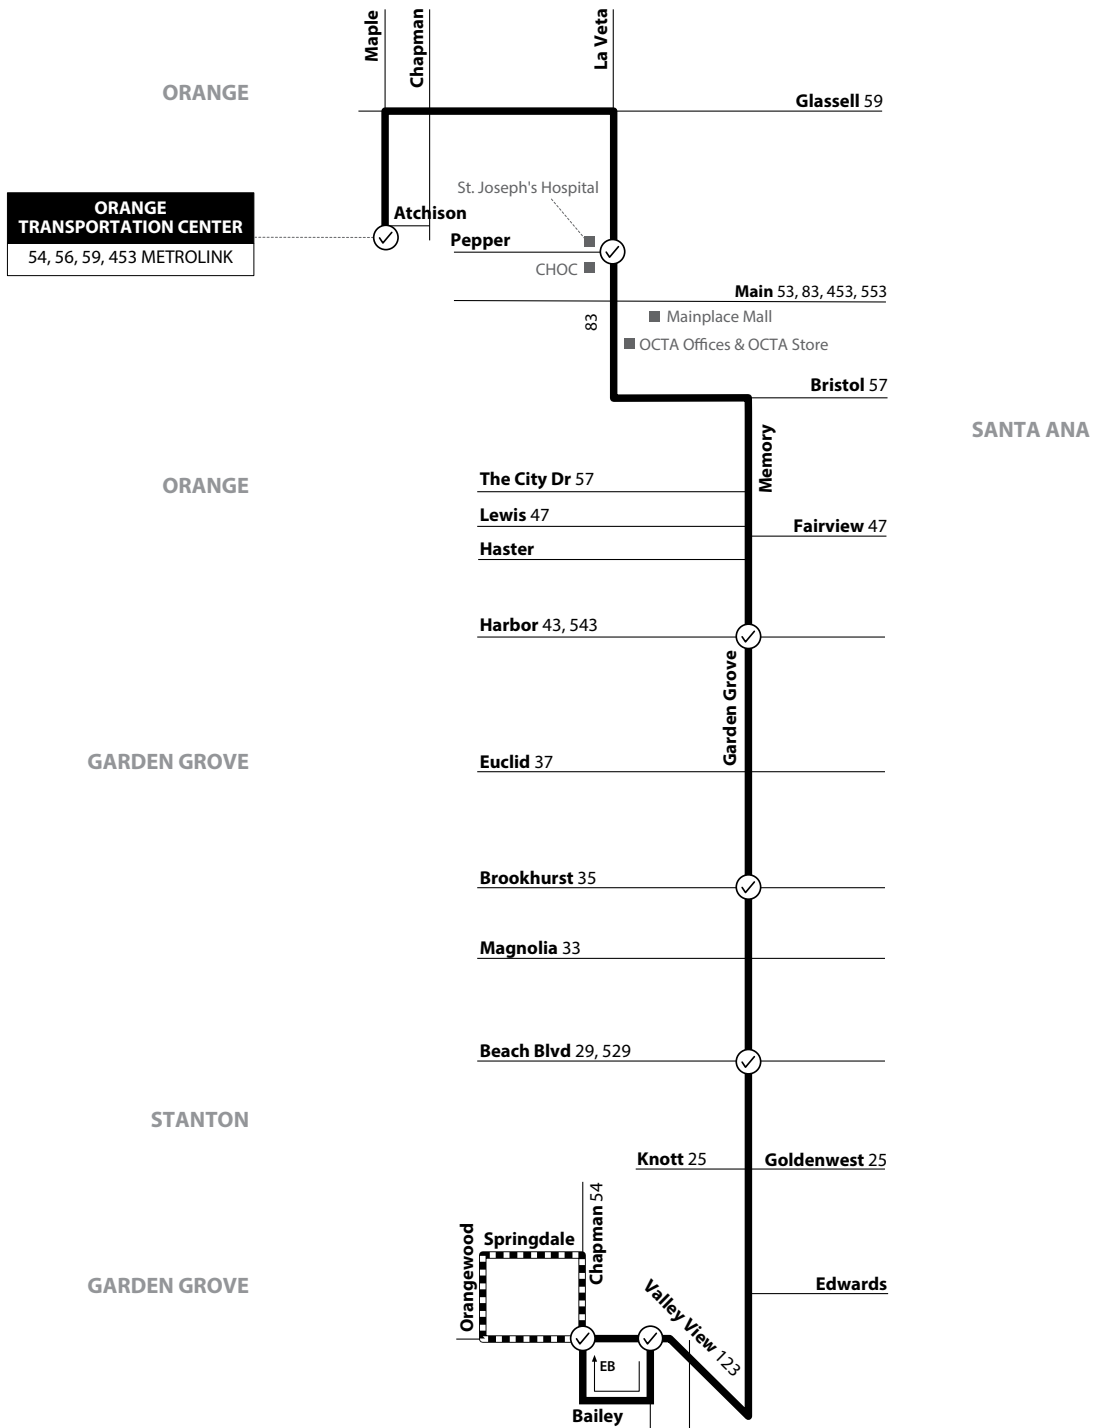

56

Garden Grove to Orange via Garden Grove Blvd

LEGEND
LEYENDA

Scheduled Departure

Regular Routing

No Service On Some Trips

MAP NOT TO SCALE

Route 056/041223

Numbers on streets indicate transfers. *Números en la calle indican transbordos.*

Monday-Friday
EASTBOUND To: Orange

Belgrave & Valley View	Garden Grove & Beach	Garden Grove & Brookhurst	Garden Grove & Harbor	La Veta & Pepper	Orange Transportation Center
4:34	4:53	5:01	5:09	5:19	5:27
5:10	5:29	5:37	5:45	5:55	6:03
5:46	6:05	6:13	6:21	6:33	6:41
6:18	6:36	6:47	6:57	7:12	7:20
6:54	7:12	7:23	7:33	7:48	7:56
7:30	7:48	7:59	8:09	8:24	8:32
8:06	8:24	8:35	8:45	9:00	9:08
8:42	9:00	9:11	9:21	9:35	9:44
9:18	9:36	9:47	9:57	10:11	10:20
9:54	10:12	10:23	10:33	10:48	10:57
10:29	10:47	10:58	11:08	11:23	11:33
11:05	11:23	11:34	11:44	11:59	12:09
11:41	11:59	12:10	12:20	12:35	12:45
12:15	12:33	12:44	12:54	1:09	1:19
12:55	1:13	1:24	1:34	1:49	1:59
1:33	1:52	2:04	2:14	2:30	2:40
2:09	2:28	2:40	2:50	3:06	3:16
2:41	3:00	3:12	3:22	3:38	3:48
3:24	3:43	3:55	4:05	4:21	4:31
3:57	4:16	4:28	4:38	4:54	5:04
4:31	4:52	5:04	5:14	5:30	5:40
5:02	5:23	5:35	5:45	6:01	6:11
5:44	6:04	6:15	6:24	6:40	6:49
6:17	6:37	6:48	6:57	7:13	7:22
6:53	7:13	7:24	7:33	7:49	7:58
7:36	7:55	8:04	8:12	8:25	8:33
8:09	8:28	8:37	8:45	8:58	9:06
8:45	9:04	9:13	9:21	9:34	9:42