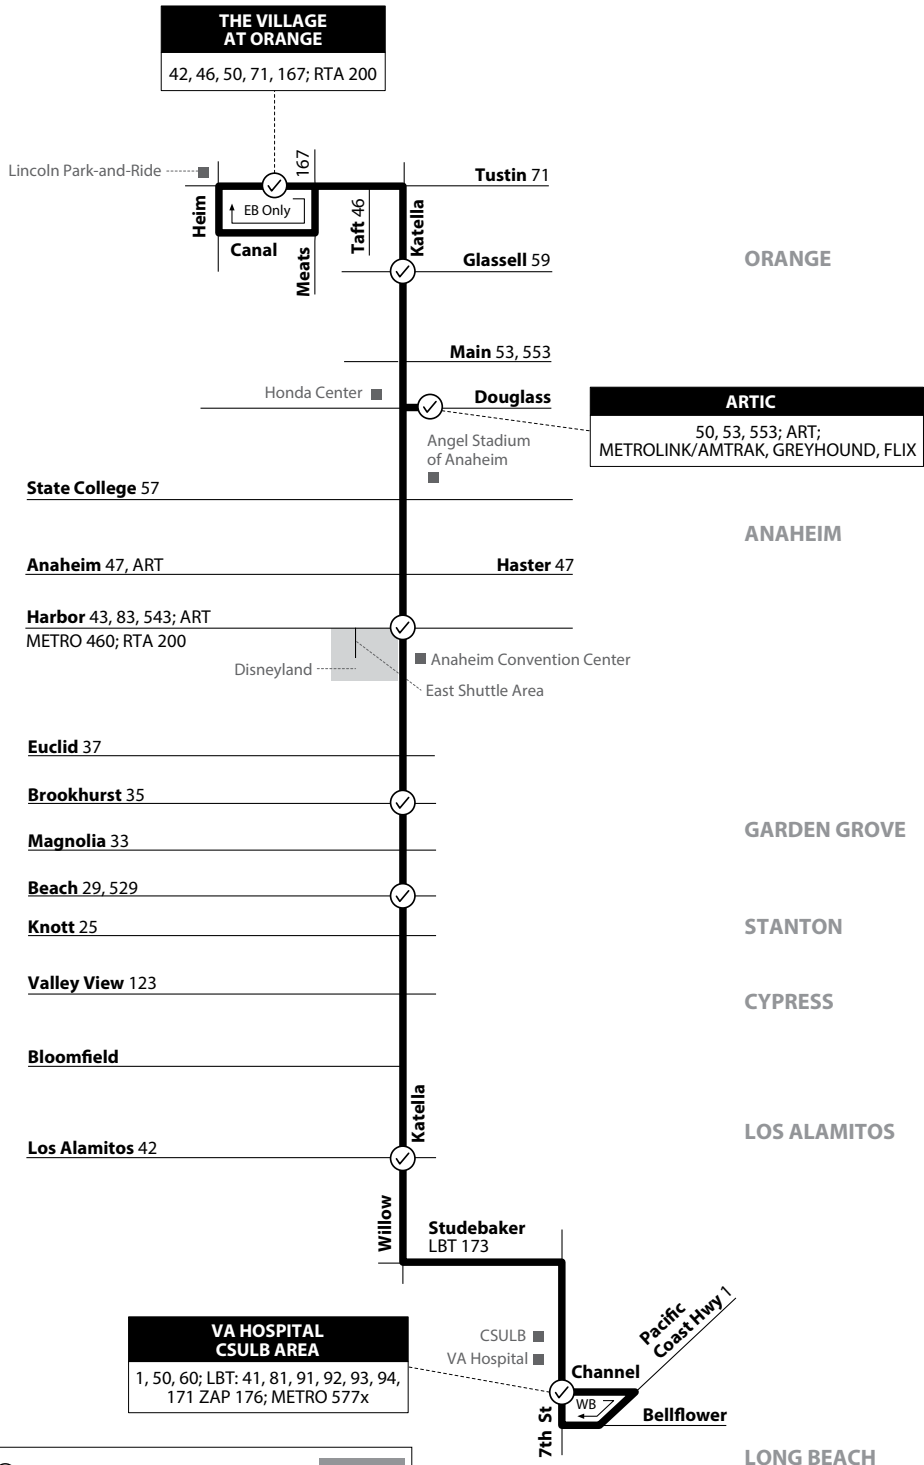

50

Long Beach to Orange via Katella Ave

**LEGEND
LEYENDA**

Route 050/032223

Scheduled Departure
 Regular Routing

METRO = Los Angeles Metro | RTA = Riverside Transit Agency
 LBT = Long Beach Transit | ART = Anaheim Resort Transit

Numbers on streets indicate transfers. *Números en la calle indican transbordos.*

Monday-Friday
EASTBOUND To: Orange

7th & Channel	Katella & Los Alamitos	Katella & Beach	Katella & Brookhurst	Katella & Harbor	Anaheim Regional Transportation Intermodal Center (ARTIC)	Katella & Glassell	Village at Orange Zone 2
4:09	4:19	4:30	4:36	4:44	4:54	5:00	5:13
4:29	4:39	4:50	4:56	5:04	5:14	5:20	5:33
4:49	4:59	5:10	5:16	5:24	5:34	5:40	5:53
5:09	5:19	5:30	5:36	5:44	5:54	6:00	6:13
5:19	5:31	5:45	5:53	6:04	6:16	6:24	6:40
5:39	5:51	6:05	6:13	6:24	6:36	6:44	7:00
5:59	6:11	6:25	6:33	6:44	6:56	7:04	7:20
6:19	6:31	6:45	6:53	7:04	7:16	7:24	7:40
6:35	6:48	7:04	7:12	7:24	7:36	7:44	8:00
6:55	7:08	7:24	7:32	7:44	7:56	8:04	8:20
7:15	7:28	7:44	7:52	8:04	8:16	8:24	8:40
7:35	7:48	8:04	8:12	8:24	8:36	8:44	9:00
7:55	8:08	8:24	8:32	8:44	8:56	9:04	9:20
8:15	8:28	8:44	8:52	9:04	9:16	9:24	9:40
8:35	8:48	9:04	9:12	9:24	9:36	9:44	10:00
8:55	9:08	9:24	9:32	9:44	9:56	10:04	10:20
9:25	9:38	9:54	10:02	10:14	10:26	10:34	10:50
9:51	10:05	10:22	10:31	10:44	10:57	11:05	11:22
10:21	10:35	10:52	11:01	11:14	11:27	11:35	11:52
10:51	11:05	11:22	11:31	11:44	11:57	12:05	12:22
11:19	11:33	11:51	12:00	12:14	12:28	12:37	12:54
11:49	12:03	12:21	12:30	12:44	12:58	1:07	1:24
12:19	12:33	12:51	1:00	1:14	1:28	1:37	1:54