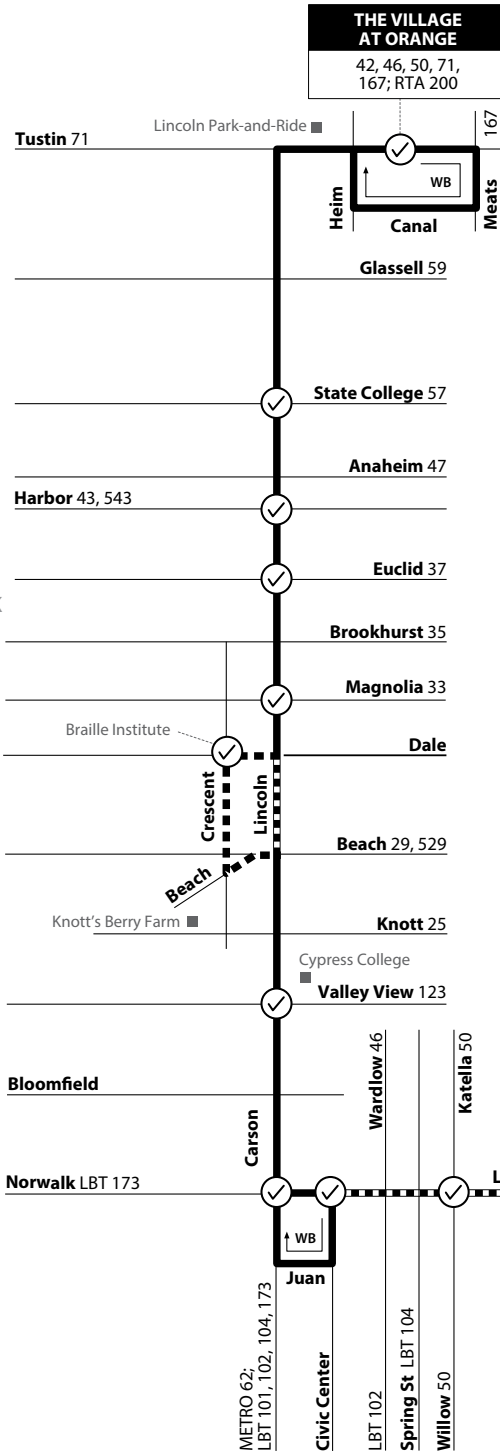

Seal Beach to Orange
via Seal Beach Blvd / Los Alamitos Blvd / Lincoln Ave

42/A

SERVICE TO / SERVICIO A	
<p>Orange</p> <ul style="list-style-type: none"> - The Village at Orange - Lincoln Park-and-Ride <p>Anaheim</p> <ul style="list-style-type: none"> - South Junior High School - Sycamore Junior High School - Anaheim Plaza - Anaheim Civic Center - Anaheim High School - Savanna High School - Braille Institute <p>Buena Park</p> <ul style="list-style-type: none"> - Knott's Berry Farm - Soak City U.S.A. <p>Cypress</p> <ul style="list-style-type: none"> - Senior Center - Cypress College 	<p>Hawaiian Gardens</p> <ul style="list-style-type: none"> - Hawaiian Gardens Library <p>Los Alamitos</p> <ul style="list-style-type: none"> - Los Alamitos High School - Los Alamitos Civic Center - Oak Middle School - Boeing <p>Seal Beach</p> <ul style="list-style-type: none"> - Rossmoor Center - Leisure World - U.S. Naval Weapons Station - Seal Beach Civic Center - Seal Beach Library

LEGEND LEYENDA

Scheduled Departure	Regular Routing	42A Routing	No Service On Some Trips
---------------------	-----------------	-------------	--------------------------

METRO = Los Angeles Metro | RTA = Riverside Transit Agency | LBT = Long Beach Transit
 Numbers on streets indicate transfers. *Números en la calle indican transbordos.*

LEISURE WORLD

42, 60

Main

EB Only

Seal Beach to Orange

via Seal Beach Blvd / Los Alamitos Blvd / Lincoln Ave

Monday-Friday

EASTBOUND To: Orange