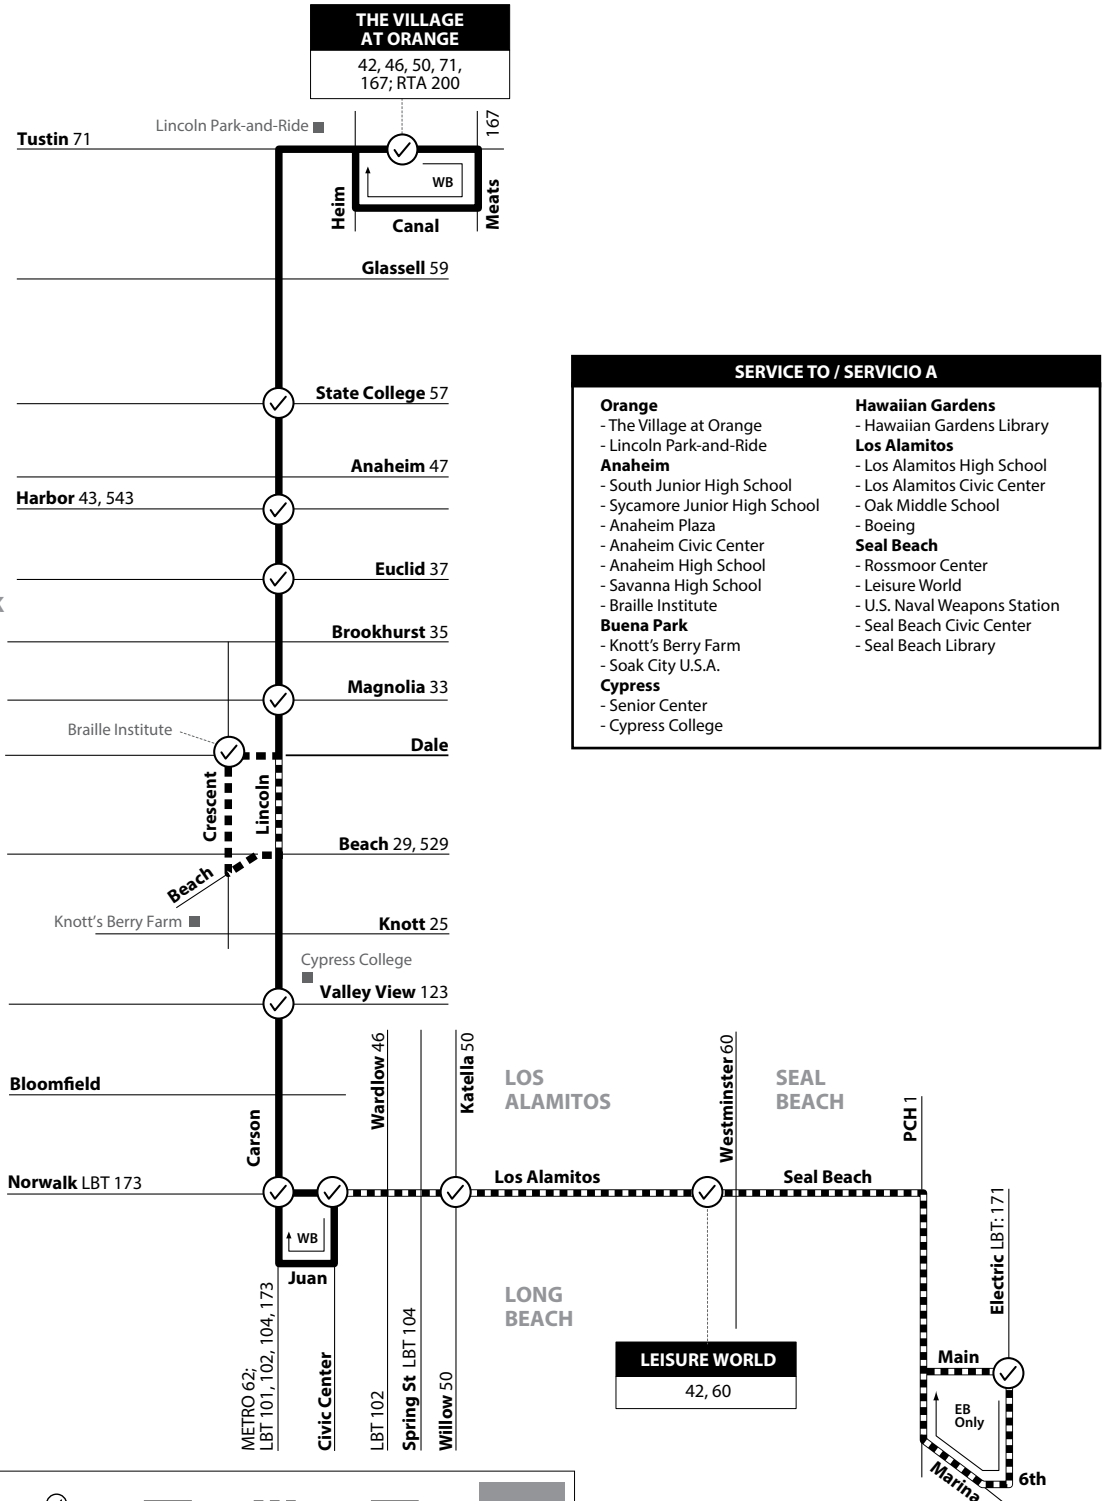

42/A

Seal Beach to Orange

via Seal Beach Blvd / Los Alamitos Blvd / Lincoln Ave

LEGEND LEYENDA

Scheduled Departure
 Regular Routing
 42A Routing
 No Service On Some Trips

METRO = Los Angeles Metro | RTA = Riverside Transit Agency | LBT = Long Beach Transit

Route 042/062523 Numbers on streets indicate transfers. *Números en la calle indican transbordos.*

MAP NOT TO SCALE

Monday-Friday
EASTBOUND To: Orange

	Electric & Main	Leisure World	Los Alamitos & Katella	Carson & Norwalk	Lincoln & Valley View	Braille Institute	Lincoln & Magnolia	Lincoln & Euclid	Lincoln & Harbor	Lincoln & State College	Village at Orange Zone 5
				5:08	5:15	5:27	5:35	5:40	5:47	6:00
	5:14	5:26	5:36	5:44	5:54	6:09	6:19	6:25	6:34	6:49
				6:25	6:35	6:50	7:00	7:06	7:15	7:30
	6:42	6:54	7:04	7:12	7:22	7:37	7:47	7:53	8:02	8:17
	7:26	7:38	7:48	7:56	8:06	8:21	8:31	8:37	8:46	9:01
	7:48	8:00	8:10	8:18	8:28	8:43	8:53	8:59	9:08	9:23
A	8:07	8:19	8:28	8:35	8:46	9:00	9:05	9:15	9:22	9:32	9:46
A	8:26	8:38	8:47	8:54	9:05	9:20	9:26	9:36	9:43	9:53	10:07
				9:23	9:34	9:49	9:59	10:06	10:16	10:30
A	9:11	9:23	9:33	9:41	9:53	10:08	10:14	10:24	10:31	10:41	10:57
				10:11	10:22	10:39	10:49	10:56	11:06	11:22
A	10:03	10:15	10:25	10:33	10:45	11:00	11:06	11:16	11:23	11:33	11:49
				11:01	11:12	11:29	11:39	11:46	11:56	12:12
A	10:51	11:03	11:13	11:21	11:33	11:48	11:54	12:04	12:11	12:21	12:37
				11:46	11:59	12:17	12:27	12:35	12:48	1:04
A	11:38	11:50	12:01	12:08	12:21	12:36	12:42	12:52	1:00	1:13	1:29
				12:38	12:51	1:09	1:19	1:27	1:40	1:56
A	12:26	12:39	12:51	1:00	1:13	1:29	1:34	1:45	1:52	2:03	2:18
				1:29	1:42	1:58	2:09	2:16	2:27	2:42
A	1:15	1:28	1:40	1:49	2:02	2:18	2:23	2:34	2:41	2:52	3:07