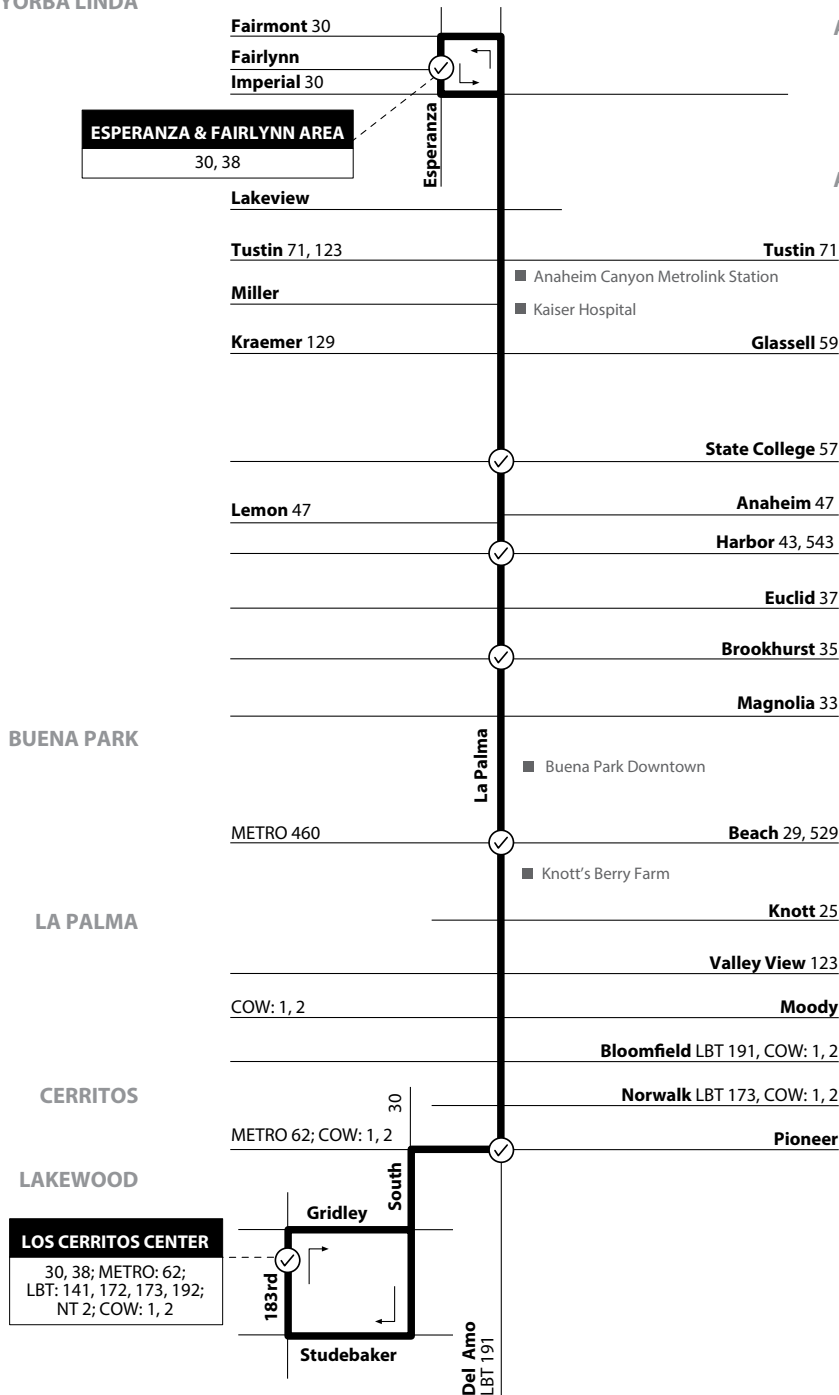

YORBA LINDA

ANAHEIM HILLS

ANAHEIM

LEGEND
LEYENDA

Route 038/071524

METRO = Los Angeles Metro | COW = Cerritos On Wheels |
LBT = Long Beach Transit