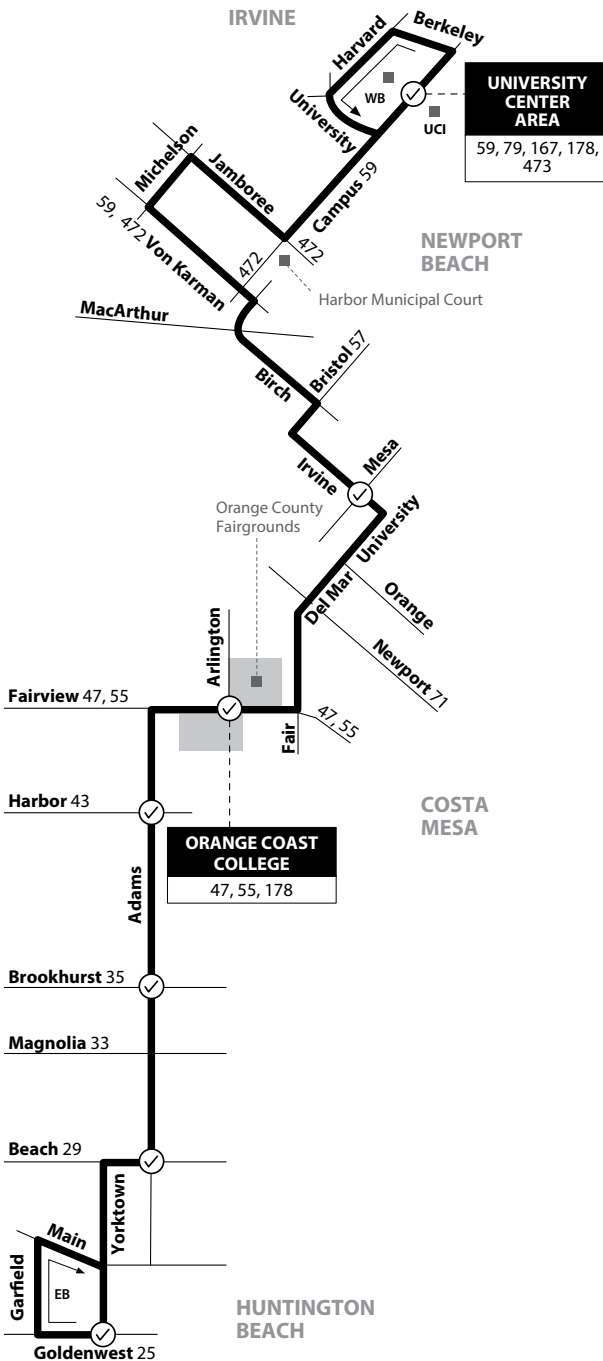

LEGEND
LEYENDA

Scheduled Departure
 Regular Routing

Route 178/062523

Numbers on streets indicate transfers. *Números en la calle indican transbordos.*

N
MAP NOT TO SCALE

NOTE: No weekend service.
NOTA: No hay servicio los fines de semana.

Huntington Beach to Irvine
 via Adams Ave / Birch St / Campus Dr

178

Monday - Friday

WESTBOUND To: Huntington Beach

University Center	Irvine & Mesa	Fairview & Arlington	Adams & Harbor	Adams & Brookhurst	Adams & Beach	Yorktown & Goldenwest
5:00	5:18	5:25	5:29	5:36	5:41	5:46
5:50	6:08	6:15	6:20	6:25	6:31	6:36
6:40	7:03	7:11	7:16	7:22	7:29	7:34
7:30	7:53	8:01	8:06	8:12	8:19	8:24
8:20	8:43	8:51	8:56	9:02	9:09	9:14
9:10	9:33	9:40	9:45	9:51	9:59	10:06
10:00	10:24	10:32	10:37	10:44	10:51	10:58
10:50	11:14	11:22	11:27	11:34	11:41	11:48
11:40	12:04	12:12	12:17	12:24	12:31	12:38
12:30	12:54	1:02	1:07	1:14	1:21	1:28
1:20	1:44	1:52	1:57	2:04	2:11	2:18
2:10	2:34	2:42	2:47	2:54	3:01	3:08
3:00	3:28	3:38	3:44	3:51	3:58	4:03
3:50	4:19	4:29	4:36	4:42	4:50	4:59
4:40	5:09	5:19	5:26	5:32	5:40	5:49
5:30	5:59	6:09	6:16	6:22	6:30	6:39
6:20	6:42	6:50	6:56	7:01	7:07	7:13
7:10	7:32	7:40	7:46	7:51	7:57	8:03
8:00	8:22	8:30	8:36	8:41	8:47	8:53
8:56	9:16	9:23	9:28	9:33	9:38	9:43
10:00	10:20	10:27	10:32	10:37	10:42	10:47