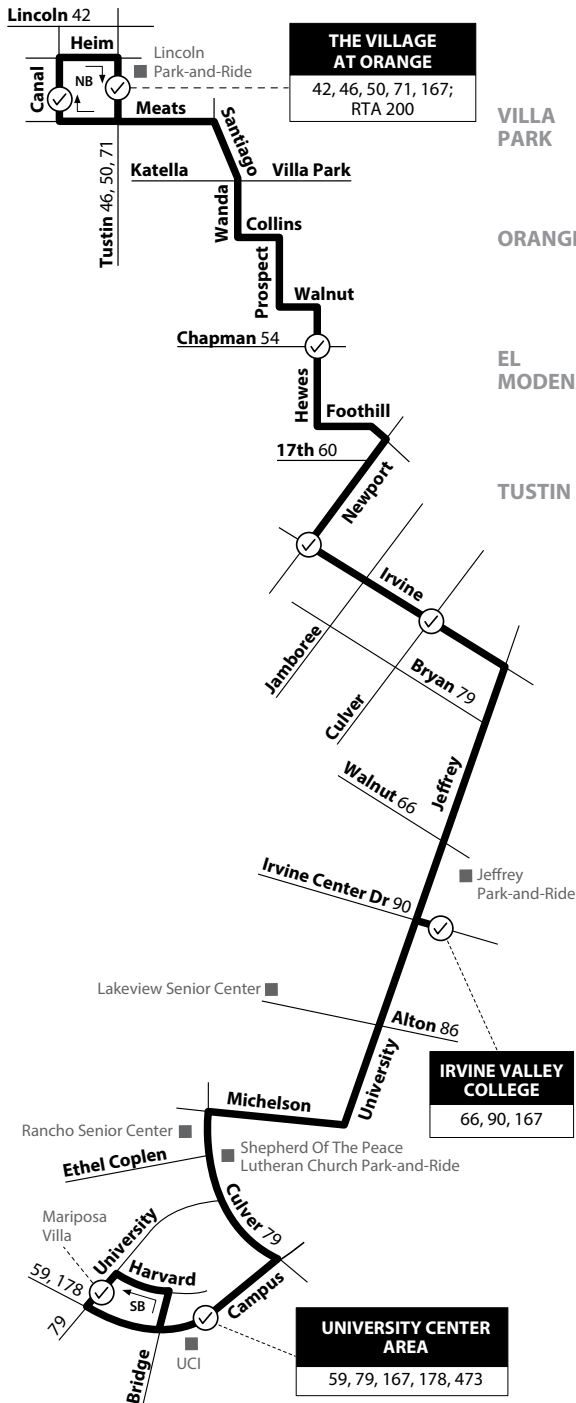

NOTE: No weekend service.
 NOTA: No hay servicio los fines de semana.

Orange to Irvine

167

via Hewes St / Irvine Blvd / Jeffrey Rd

Monday - Friday

NORTHBOUND To: Orange

| Mariposa Villa | University Center | Irvine Valley College | Irvine & Culver | Newport & Old Irvine | Hewes & Chapman | Canal & Meats |
|----------------|-------------------|-----------------------|-----------------|----------------------|-----------------|---------------|
| 5:18 | 5:21 | 5:37 | 5:50 | 5:59 | 6:11 | 6:27 |
| 6:13 | 6:16 | 6:32 | 6:45 | 6:54 | 7:06 | 7:22 |
| 7:02 | 7:05 | 7:23 | 7:40 | 7:49 | 8:03 | 8:22 |
| 7:49 | 7:53 | 8:18 | 8:35 | 8:46 | 8:57 | 9:14 |
| 8:44 | 8:48 | 9:13 | 9:30 | 9:41 | 9:52 | 10:09 |
| 9:39 | 9:43 | 10:08 | 10:25 | 10:36 | 10:47 | 11:04 |
| 10:37 | 10:41 | 11:05 | 11:20 | 11:30 | 11:40 | 11:55 |
| 11:33 | 11:37 | 12:01 | 12:16 | 12:26 | 12:36 | 12:51 |
| 12:29 | 12:33 | 12:57 | 1:12 | 1:22 | 1:32 | 1:47 |
| 1:24 | 1:28 | 1:52 | 2:08 | 2:19 | 2:31 | 2:50 |
| 2:20 | 2:24 | 2:48 | 3:04 | 3:15 | 3:27 | 3:46 |
| 3:06 | 3:10 | 3:35 | 3:55 | 4:09 | 4:21 | 4:43 |
| 3:57 | 4:01 | 4:26 | 4:46 | 5:00 | 5:12 | 5:34 |
| 4:53 | 4:57 | 5:22 | 5:42 | 5:56 | 6:08 | 6:30 |
| 5:49 | 5:53 | 6:19 | 6:36 | 6:46 | 6:57 | 7:15 |
| 6:48 | 6:52 | 7:16 | 7:31 | 7:41 | 7:51 | 8:05 |
| 7:42 | 7:46 | 8:10 | 8:25 | 8:35 | 8:45 | 8:59 |
| 8:37 | 8:41 | 9:05 | 9:20 | 9:30 | 9:40 | 9:54 |

LEGEND
LEYENDA

Scheduled Departure Regular Routing

RTA = Riverside Transit Agency

Numbers on streets indicate transfers. *Números en la calle indican transbordos.*

Route 167/121322

N
MAP NOT TO SCALE

Monday - Friday
SOUTHBOUND To: Irvine