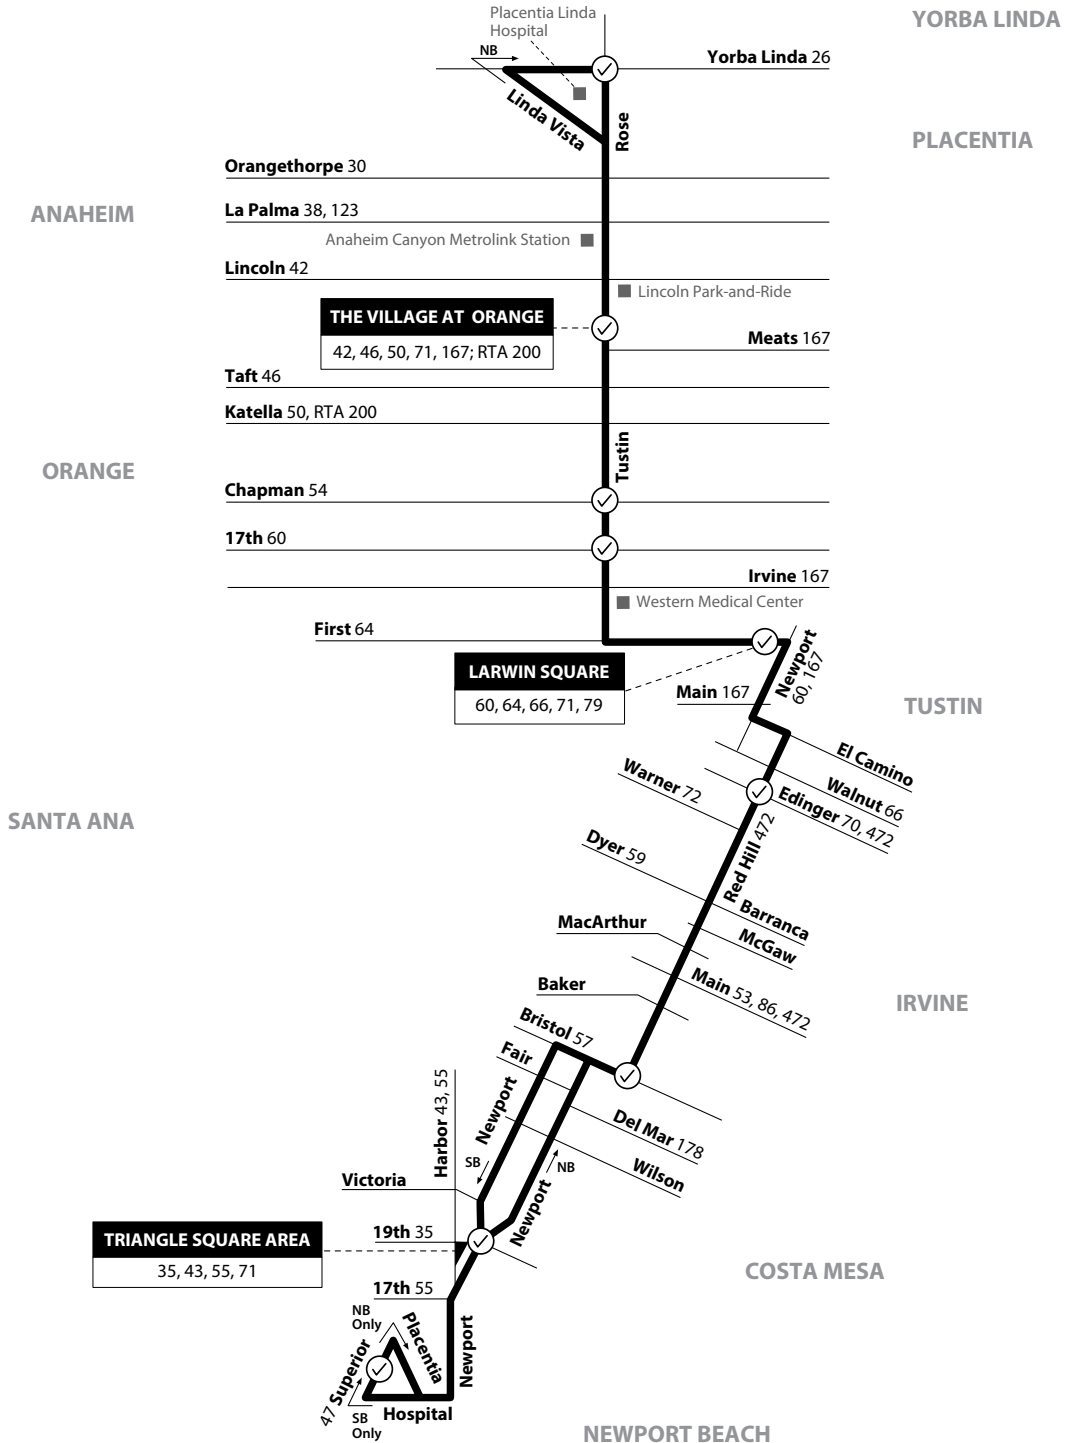

71

Yorba Linda to Newport Beach via Tustin Ave / Red Hill Ave / Newport Blvd

LEGEND LEYENDA	Scheduled Departure	Regular Routing	N <small>MAP NOT TO SCALE</small>
	RTA = Riverside Transit Agency Numbers on streets indicate transfers. <i>Números en la calle indican transbordos.</i>		

Route 071/032723

Monday-Friday
NORTHBOUND To: Yorba Linda

Superior & Placentia	Newport & 19th	Red Hill & Bristol	Red Hill & Edinger	1st & Newport	Tustin & 17th	Tustin & Chapman	Village At Orange	Rose & Yorba Linda
5:33	5:42	5:51	6:06	6:18	6:28	6:37	6:49	7:09
6:18	6:27	6:37	6:55	7:08	7:18	7:27	7:39	7:59
7:08	7:17	7:27	7:45	7:58	8:08	8:17	8:29	8:49
8:02	8:11	8:21	8:39	8:53	9:04	9:13	9:25	9:45
8:47	8:56	9:06	9:24	9:38	9:49	9:58	10:10	10:30
9:37	9:46	9:56	10:14	10:28	10:39	10:48	11:00	11:20
10:26	10:36	10:46	11:04	11:18	11:29	11:38	11:51	12:11
11:16	11:26	11:36	11:54	12:08	12:19	12:28	12:41	1:01
12:06	12:16	12:26	12:44	12:58	1:09	1:18	1:31	1:51
12:55	1:06	1:16	1:34	1:48	2:00	2:09	2:24	2:44
1:41	1:53	2:03	2:24	2:38	2:50	3:00	3:14	3:36
2:31	2:43	2:53	3:14	3:28	3:40	3:50	4:04	4:26
3:21	3:33	3:43	4:04	4:18	4:30	4:40	4:54	5:16
4:12	4:24	4:35	4:59	5:13	5:25	5:35	5:48	6:11
5:07	5:19	5:30	5:54	6:08	6:20	6:30	6:43	7:06
6:09	6:19	6:30	6:46	6:58	7:08	7:16	7:27	7:47
7:01	7:11	7:21	7:36	7:48	7:58	8:06	8:16	8:36
7:46	7:56	8:06	8:21	8:33	8:43	8:51	9:01	9:21
8:46	8:56	9:06	9:21	9:33	9:43	9:51	10:01	10:21