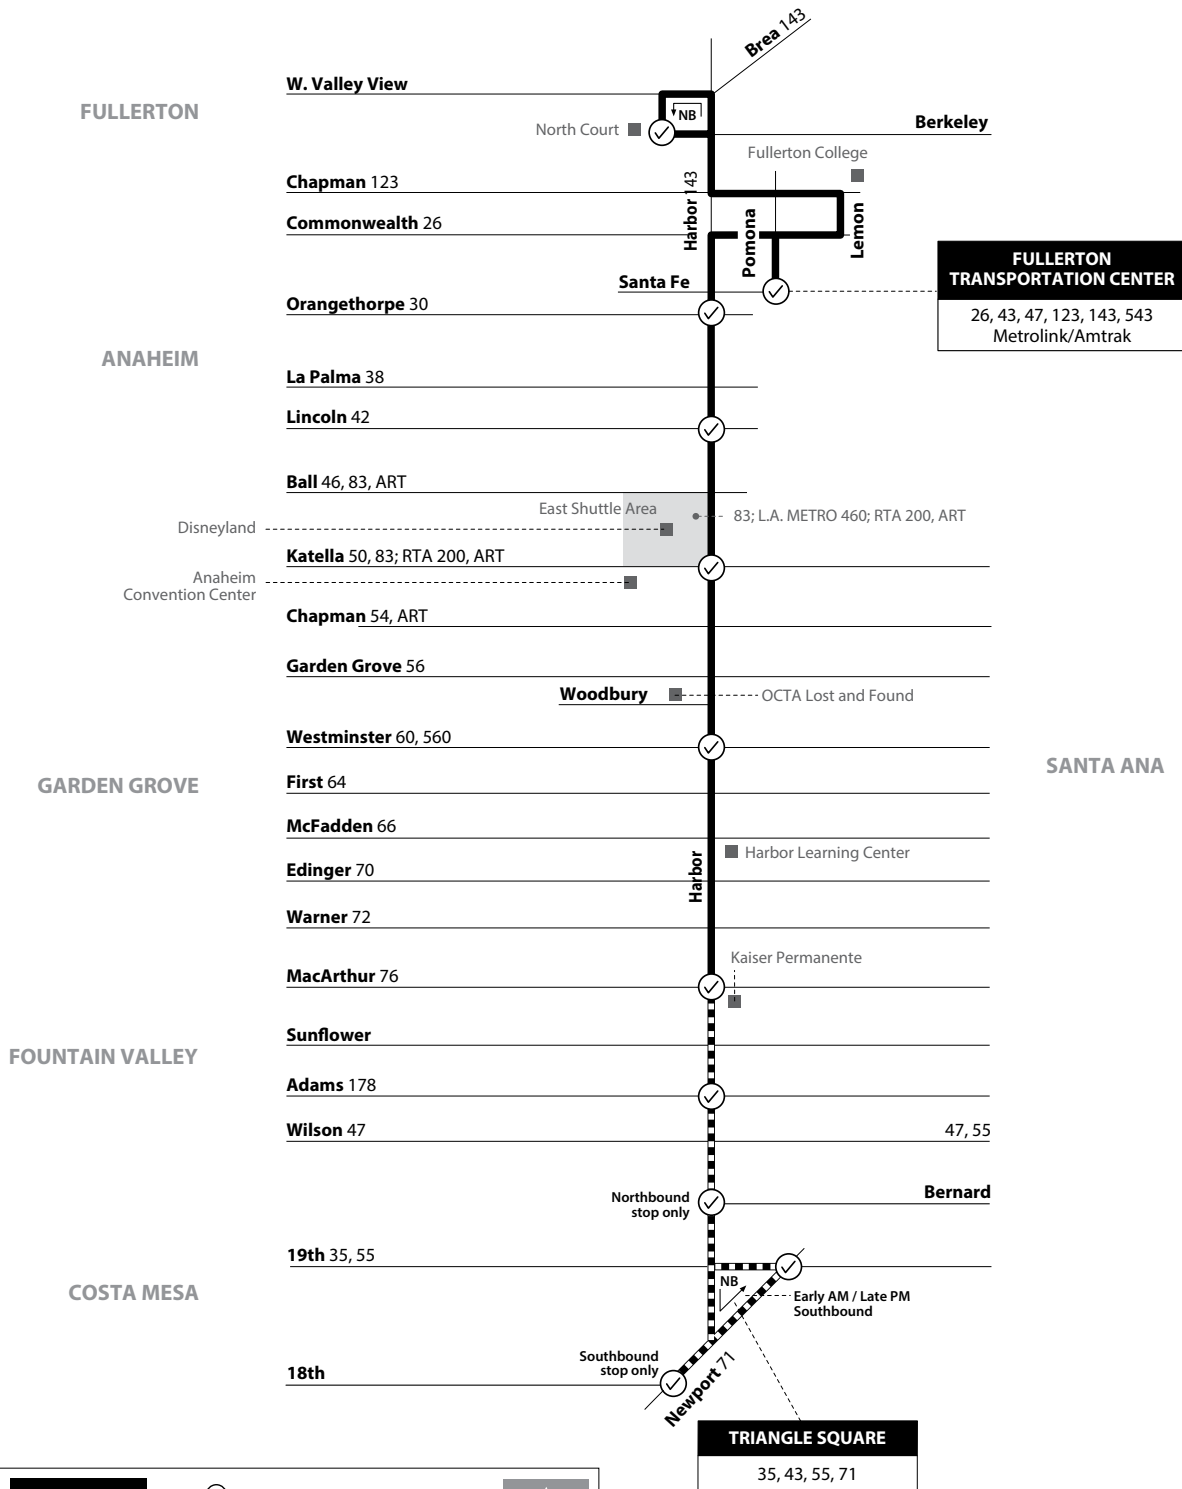

43

Fullerton to Costa Mesa via Harbor Blvd

LEGEND
LEYENDA

Scheduled Departure

Regular Routing

No Service On Some Weekend Trips

N

METRO = Los Angeles Metro | RTA = Riverside Transit Agency

MAP NOT TO SCALE

Route 043/072024

Numbers on streets indicate transfers. *Números en la calle indican transbordos.*

Monday-Friday
NORTHBOUND To: Fullerton

Harbor & Bernard	Harbor & Adams	Harbor & MacArthur	Harbor & Westminster	Harbor & Katella	Harbor & Lincoln	Harbor & Orangethorpe	Fullerton Transportation Center	Berkeley & West Valley View
4:06	4:15	4:20	4:32	4:45	4:53	5:00	5:03	5:10
4:26	4:35	4:40	4:52	5:05	5:13	5:20	5:23	5:30
4:46	4:55	5:00	5:12	5:25	5:33	5:40	5:43	5:50
5:06	5:15	5:20	5:32	5:45	5:53	6:00	6:03	6:10
5:23	5:33	5:38	5:52	6:08	6:16	6:24	6:28	6:37
5:43	5:53	5:58	6:12	6:28	6:36	6:44	6:48	6:57
6:00	6:10	6:15	6:29	6:45	6:53	7:01	7:05	7:14
6:20	6:30	6:36	6:52	7:11	7:23	7:32	7:36	7:46
6:40	6:50	6:56	7:12	7:31	7:43	7:52	7:56	8:06
7:00	7:10	7:16	7:32	7:51	8:03	8:12	8:16	8:26
7:20	7:30	7:36	7:52	8:11	8:23	8:32	8:36	8:46
7:36	7:48	7:56	8:12	8:33	8:45	8:54	8:58	9:08
7:56	8:08	8:16	8:32	8:53	9:05	9:14	9:18	9:28
8:16	8:28	8:36	8:52	9:13	9:25	9:34	9:38	9:48
8:36	8:48	8:56	9:12	9:33	9:45	9:54	9:58	10:08
8:56	9:08	9:16	9:32	9:53	10:05	10:14	10:18	10:28
9:16	9:28	9:36	9:52	10:13	10:25	10:34	10:38	10:48
9:36	9:48	9:56	10:12	10:33	10:45	10:54	10:58	11:08
9:47	10:01	10:11	10:31	10:53	11:05	11:15	11:19	11:29
10:10	10:21	10:31	10:51	11:13	11:25	11:35	11:39	11:49
10:30	10:41	10:51	11:11	11:33	11:45	11:55	11:59	12:09
10:50	11:01	11:11	11:31	11:53	12:05	12:15	12:19	12:29
11:10	11:21	11:31	11:51	12:13	12:25	12:35	12:39	12:49
11:30	11:41	11:51	12:11	12:33	12:45	12:55	12:59	1:09
11:50	12:01	12:11	12:31	12:53	1:05	1:15	1:19	1:29
12:10	12:21	12:31	12:51	1:13	1:25	1:35	1:39	1:49
12:29	12:41	12:51	1:11	1:33	1:45	1:55	1:59	2:09
12:49	1:01	1:11	1:31	1:53	2:05	2:15	2:19	2:29
1:09	1:21	1:31	1:51	2:13	2:25	2:35	2:39	2:49