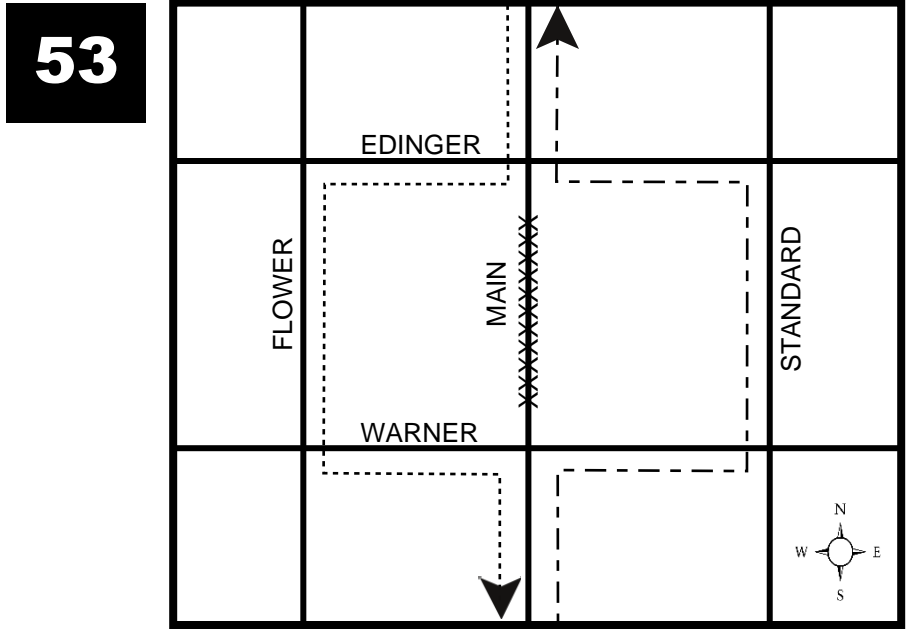

Route 53: Construction Detour, Santa Ana - Revised 10/25

Ruta 53: Desvío debido a construcción, Santa Ana – Revisado 10/25

Dates: 10/25/21 – Until further notice / Hasta nuevo aviso

Horas/Horas: All hours / Todas horas

Route affected: 53

Effective Monday, October 25, 2021 until further notice, the buses on Route 53 will be on detour in the City of Santa Ana due to construction.

Note: This detour may cause delays in the schedule, please plan accordingly.

Please see map below for more information

Route affected: 53

A partir el lunes, 25 de octubre de 2021 hasta nuevo aviso los autobuses de la ruta 53 estarán en desvío en la ciudad de Santa Ana debido a las obras de construcción.

Nota: Este desvío puede causar retrasos, por favor planifique en consecuencia.

Por favor, vea el mapa abajo para más información.

- - - - - = Southbound / Hacia el sur
- - - - - = Northbound / Hacia el norte