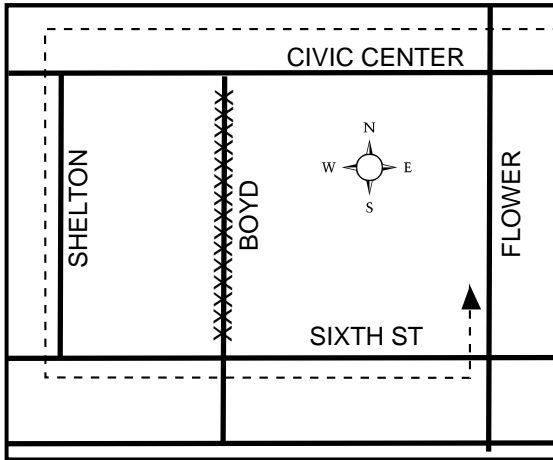

Route 55 & 862: Construction Detour, Santa Ana

Ruta 55 & 862: Desvío debido a construcción, Santa Ana

Date/Hours: 8/12/21 - Until Further Notice / Hasta Nuevo Aviso

Dias/Hóras: All / Todas

Route affected: 55 y 862

Effective Thursday, August 12, 2021 until further notice, buses on Route 55 Northbound and 862 Westbound will be on detour in the City of Santa Ana due to construction.

Please see the map below for more information.

Ruta afectada: 55 y 862

A partir del jueves 12 de agosto de 2021 hasta nuevo aviso, los autobuses de la ruta 55 hacia el norte y la ruta 862 hacia el oeste estaran en desvío en la ciudad de Santa Ana debido a las obras de construcción.

Por favor, vea el mapa abajo para más información.

55

Northbound only /
Solamente Hacia
el Norte