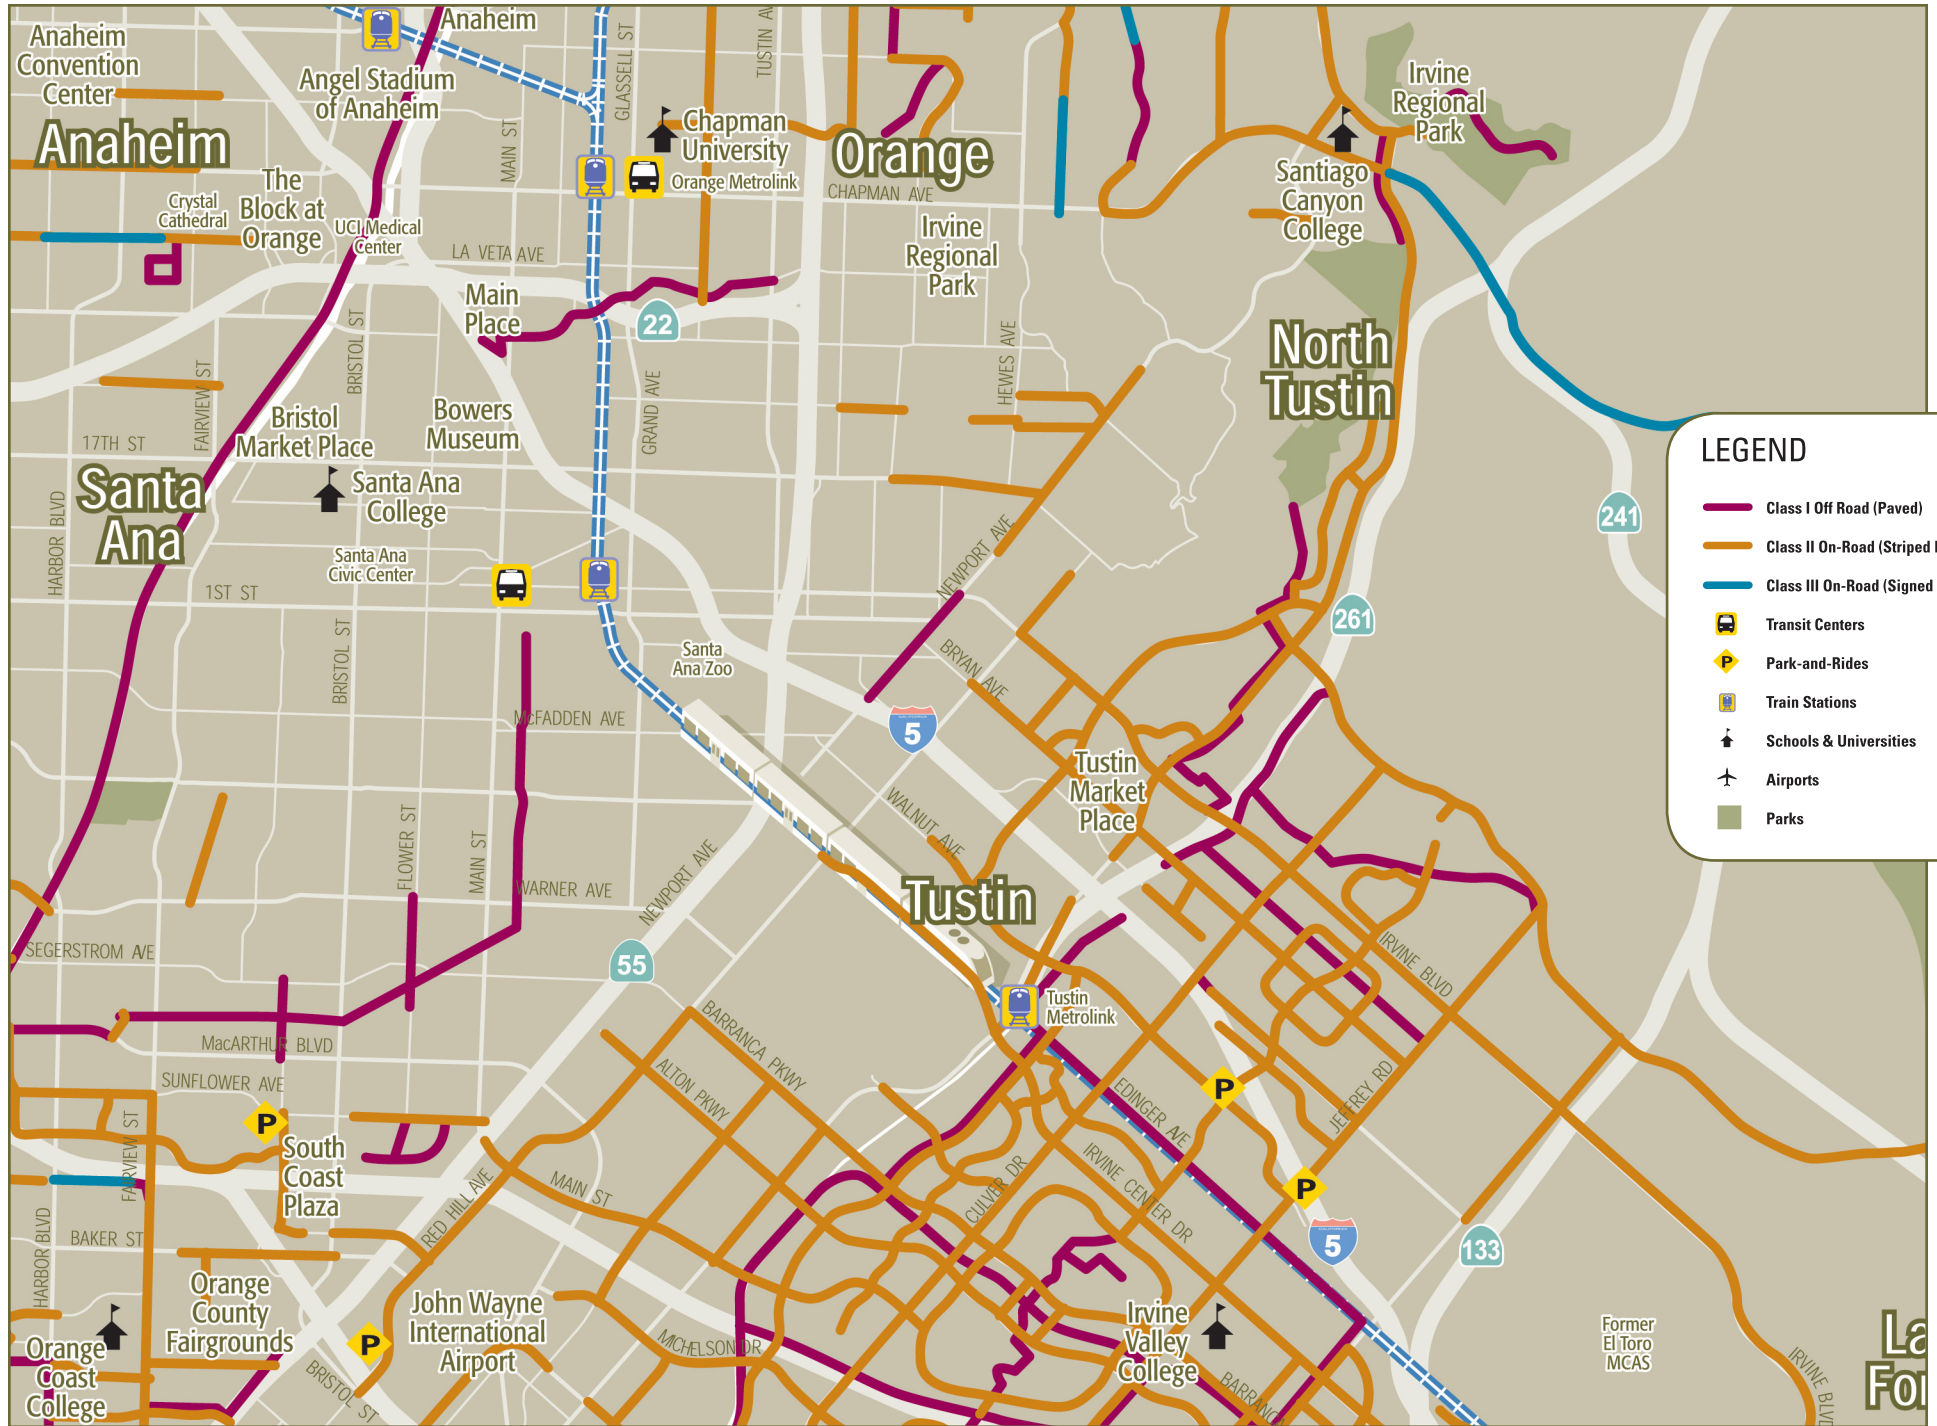

Orange County Bikeways Map / Section 4

(to section 1 + 2)

LEGEND

- Class I Off Road (Paved)
- Class II On-Road (Striped Lanes)
- Class III On-Road (Signed Only)
- Transit Centers
- Park-and-Rides
- Train Stations
- Schools & Universities
- Airports
- Parks

(to section 3)

(to section 5)

(to section 6 + 7)