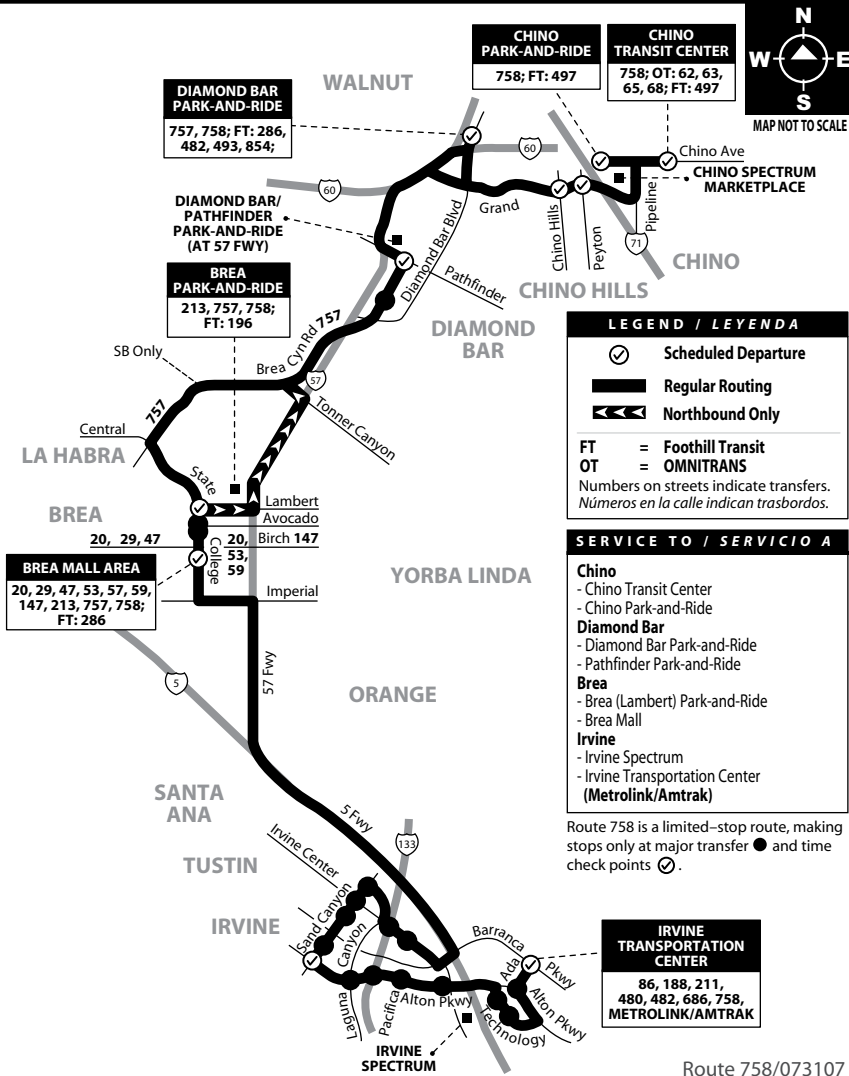

# Route 758

## Chino to Irvine Spectrum Express via 57 Fwy / 5 Fwy

**NOTE: Limited Stop Service.  
No service on weekends.**

### MONDAY - FRIDAY: Southbound TO: Irvine Transportation Center

Chino Transit Center	Chino Park-and-Ride	Grand & Peyton	Grand & Chino Hills	Diamond Bar Park-and-Ride	Pathfinder Park-and-Ride	State College & Lambert	Brea Mall (F)	Alton & Sand Canyon (F)	Irvine Transportation Center (F)	AM
5:32	5:39	5:46	5:49	5:58	6:10	6:23	6:28	7:10	7:25	
6:02	6:09	6:16	6:19	6:28	6:40	6:53	6:58	7:40	7:55	

### MONDAY - FRIDAY: Northbound TO: Chino Transit Center

Irvine Transportation Center	Sand Canyon & Alton	Brea Mall	State College & Lambert	Pathfinder Park-and-Ride	Diamond Bar Park-and-Ride (F)	Grand & Chino Hills (F)	Grand & Peyton (F)	Chino Park-and-Ride (F)	Chino Transit Center (F)	PM
4:15	4:29	5:42	5:47	6:09	6:22	6:38	6:41	6:50	7:04	
4:45	4:59	6:12	6:17	6:39	6:52	7:08	7:11	7:20	7:34	