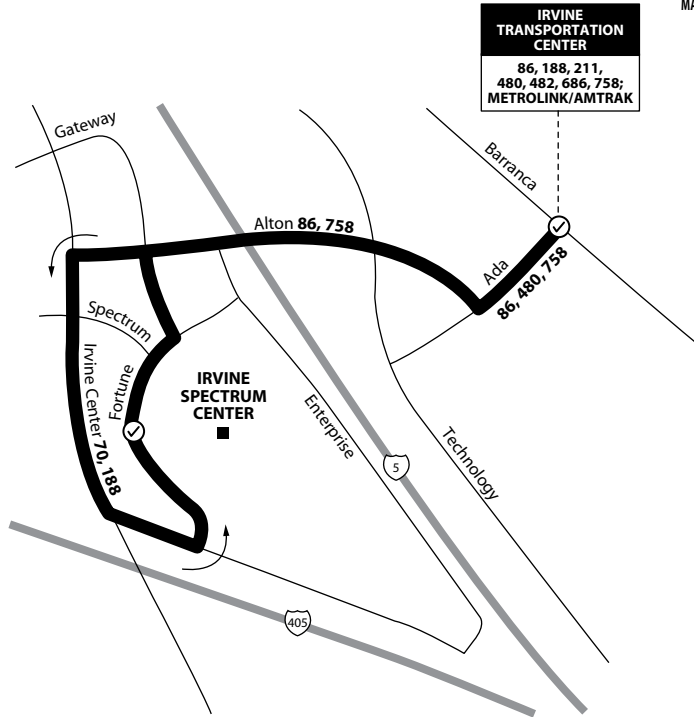

Route 686

Irvine Transportation Center to Irvine Spectrum via Ada / Alton / Irvine Center / Fortune

NOTE: Weekends only.

IRVINE TRANSPORTATION CENTER
86, 188, 211,
480, 482, 686, 758;
METROLINK/AMTRAK

LEGEND / LEYENDA

☑ Scheduled Departure
 █ Regular Routing

Numbers on streets indicate transfers.
 Números en la calle indican trasbordos.

SERVICE TO / SERVICIO A

Irvine
 - Irvine Spectrum
 - Irvine Transportation Center
 (Metrolink/Amtrak)

Please Note: This route is operated using mid-size or small buses.

Route 686/101606

SAT, SUN and HOLIDAY: Counterclockwise TO: Irvine Spectrum

Irvine Transportation Center	Fortune & Pacifica	Irvine Transportation Center
6:49	6:58	7:05
8:29	8:38	8:45
9:01	9:10	9:17
9:28	9:37	9:44
10:00	10:09	10:16
10:38	10:47	10:54
2:04	2:13	2:20
2:30	2:39	2:46
3:03	3:12	3:19
3:37	3:46	3:53
4:51	5:00	5:07
5:33	5:42	5:49
5:58	6:07	6:14
6:24	6:33	6:40
6:47	6:56	7:03
7:13	7:22	7:29

PLEASE NOTE:
This route is operated using mid-size or small buses.