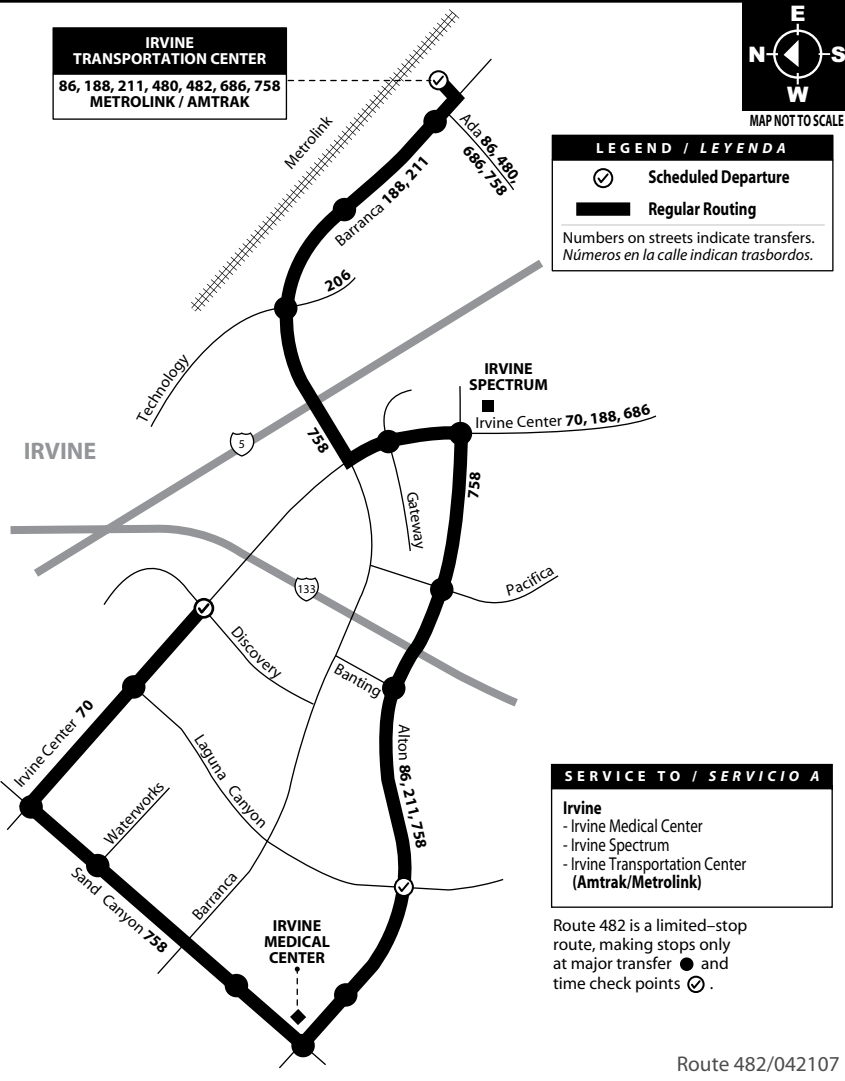

# Route 482

## Irvine Transportation Center to Irvine Center & Discovery via Barranca Pkwy / Alton Pkwy

**NOTE: Limited Stop Service.  
No service on weekends.**

### MONDAY - FRIDAY: Westbound TO: Irvine Center & Discovery

Irvine Transportation Center	Alton & Laguna Canyon (F)	Irvine Center & Discovery (F)	
6:06	6:16	6:20	AM
6:20	6:30	6:34	
6:55	7:05	7:09	
7:25	7:35	7:39	
7:27	7:37	7:41	
7:49	7:59	8:03	
8:35	8:45	8:49	
9:04	9:14	9:18	

### MONDAY - FRIDAY: Eastbound TO: Irvine Transportation Center

Irvine Center & Discovery	Alton & Laguna Canyon	Irvine Transportation Center	
3:46	3:51	4:00	PM
4:27	4:35	4:45	
4:42	4:50	5:00	
5:02	5:10	5:20	
5:09	5:17	5:27	
6:11	6:19	6:29	