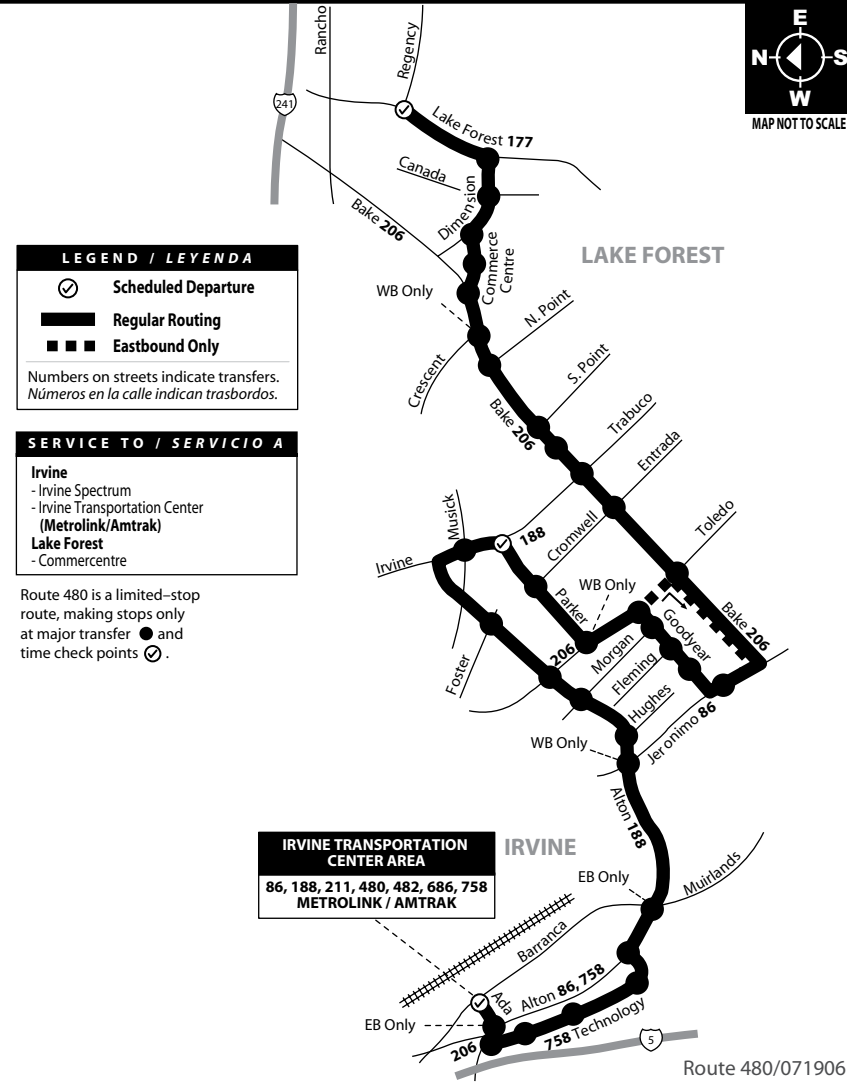

Route 480

Irvine Transportation Center to Lake Forest via Alton Pkwy / Bake Pkwy / Lake Forest Dr

**NOTE: Limited Stop Service.
No service on weekends.**

MONDAY - FRIDAY: Eastbound TO: Lake Forest

Irvine Transportation Center	Parker & Irvine (F)	Lake Forest & Regency (F)
6:20	6:32	6:46
6:36	6:48	7:02
6:55	7:07	7:21
7:25	7:37	7:51
7:27	7:39	7:53
7:49	8:01	8:17
8:35	8:47	9:03
9:04	9:16	9:32

AM

MONDAY - FRIDAY: Westbound TO: Irvine Transportation Center

Lake Forest & Regency	Irvine & Parker	Irvine Transportation Center
3:29	3:44	4:00
4:14	4:29	4:45
4:29	4:44	5:00
4:49	5:04	5:20
5:58	6:13	6:29

PM

F = Times are approximate

PLEASE NOTE:
This route is operated using mid-size or small buses.