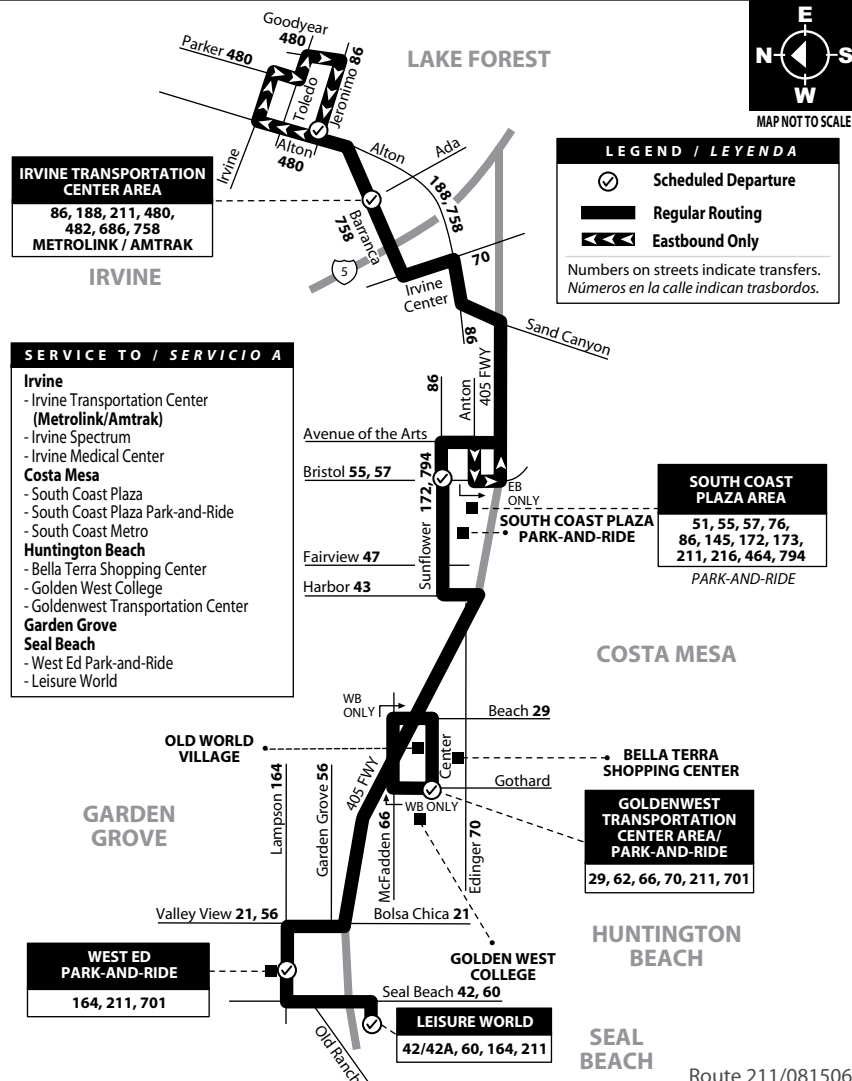

Route 211

Seal Beach to Irvine Express via 405 Fwy

NOTE: No service on weekends.

MONDAY - FRIDAY: Eastbound TO: Irvine

Leisure World	Lampson & West Ed Park-and-Ride	Goldenwest Transportation Center	Sunflower & Plaza	Barranca & Ada (F)	Jerónimo & Alton (F)
5:45	5:51	6:03	6:20	6:41	6:54
6:05	6:12	6:25	6:46	7:10	7:25
6:30	6:37	6:56	7:19	7:46	8:03

AM

F = Times are approximate.

MONDAY - FRIDAY: Westbound TO: Seal Beach

Jerónimo & Alton	Barranca & Ada	Sunflower & Plaza	Goldenwest Transportation Center (F)	Lampson & West Ed Park-and-Ride (F)	Leisure World (F)
4:05	4:17	4:45	5:13	5:33	5:42
4:35	4:50	5:22	5:53	6:11	6:24
5:05	5:18	5:50	6:21	6:40	6:50
5:35	5:47	6:13	6:37	6:53	7:03

PM

F = Times are approximate.

Route 211/081506