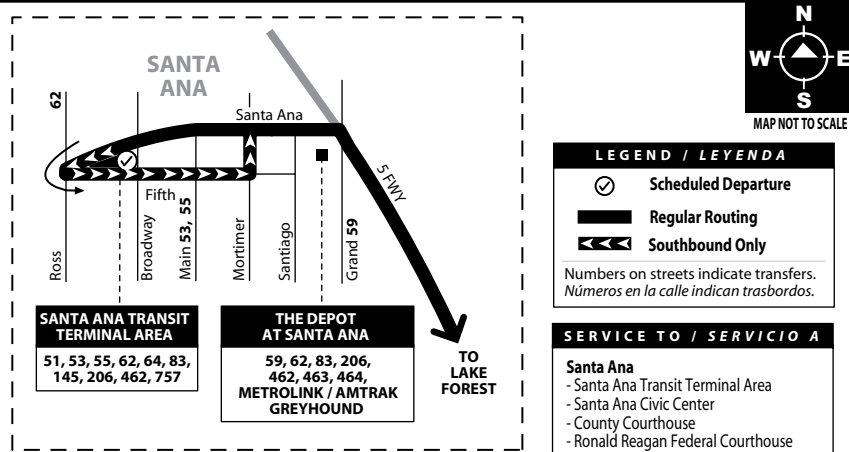

# Route 206

## Santa Ana to Lake Forest Express via 5 Fwy

NOTE: No service on weekends.

Route 206/071807

### MONDAY - FRIDAY: Southbound TO: Lake Forest

Santa Ana Transit Terminal	Alton & Toledo	Muirlands & Ridge Route	Dimension & Commercentre	Icon & Ellipse	
5:30	5:59	6:14	6:26	6:38	AM
6:00	6:29	6:44	6:56	7:08	
6:29	7:01	7:16	7:28	7:40	

### MONDAY - FRIDAY: Northbound TO: Santa Ana Transit Terminal

Icon & Ellipse	Commercentre & Dimension	Muirlands & Ridge Route	Alton & Toledo	Santa Ana Transit Terminal (F)	
3:17	3:31	3:47	4:00	4:37	PM
3:47	4:01	4:17	4:30	5:07	
4:17	4:31	4:47	5:00	5:37	