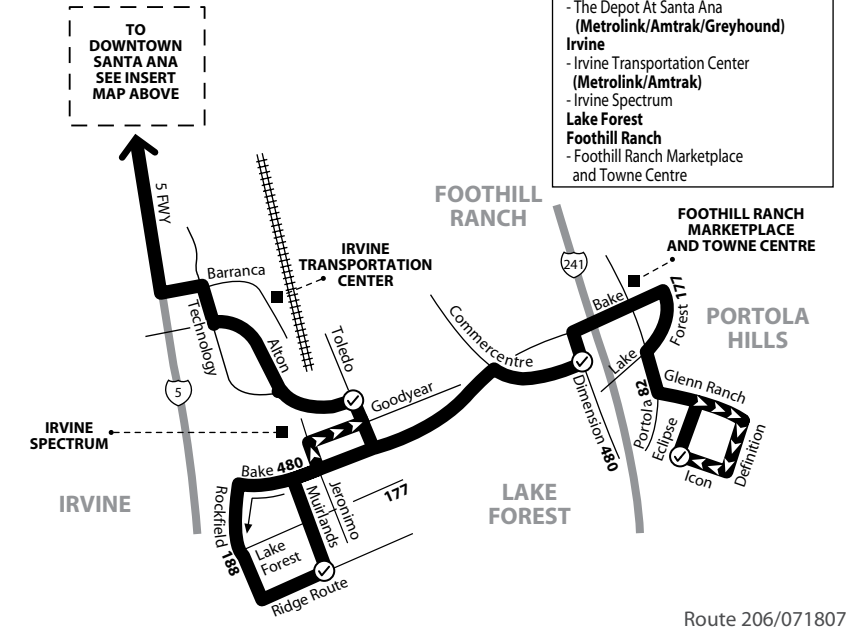

# Route 206

## Santa Ana to Lake Forest Express via 5 Fwy

NOTE: No service on weekends.

Route 206/071807

### MONDAY - FRIDAY: Southbound TO: Lake Forest

Santa Ana Transit Terminal	Alton & Toledo	Muirlands & Ridge Route	Dimension & Commercentre	Icon & Ellipse	
5:30	5:59	6:14	6:26	6:38	AM
6:00	6:29	6:44	6:56	7:08	
6:29	7:01	7:16	7:28	7:40	

### MONDAY - FRIDAY: Northbound TO: Santa Ana Transit Terminal

Icon & Ellipse	Commercentre & Dimension	Muirlands & Ridge Route	Alton & Toledo	Santa Ana Transit Terminal (F)	
3:17	3:31	3:47	4:00	4:37	PM
3:47	4:01	4:17	4:30	5:07	
4:17	4:31	4:47	5:00	5:37	