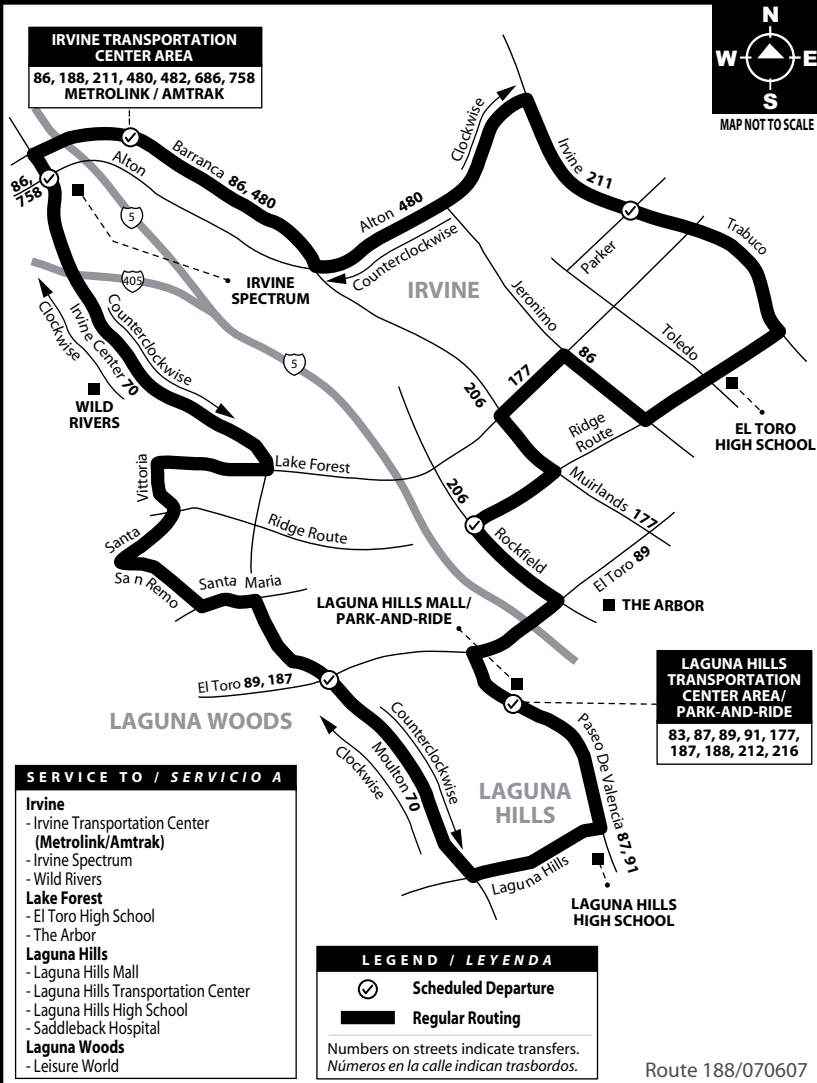

Route 188

Laguna Hills to Irvine
via Moulton Pkwy / Irvine Center Dr / Alton Pkwy / Ridge Route

NOTE: No service on weekends.

MONDAY - FRIDAY: Clockwise
TO: Laguna Hills Transportation Center

Laguna Hills Transportation Center	Moulton & El Toro	Irvine Center & Alton	Irvine Transportation Center	Irvine & Parker	Rockfield & Ridge Route	Laguna Hills Transportation Center
5:25	5:36	5:49	5:53	6:01	6:14	6:24
6:10	6:21	6:34	6:38	6:46	6:59	7:09
6:55	7:06	7:19	7:23	7:31	7:44	7:54
7:40	7:51	8:04	8:08	8:16	8:29	8:39
8:30	8:41	8:54	8:58	9:06	9:19	9:29
3:10	3:22	3:38	3:44	3:54	4:11	4:23
3:55	4:07	4:23	4:29	4:39	4:56	5:08
4:40	4:52	5:08	5:14	5:24	5:41	5:53
5:30	5:42	5:58	6:04	6:14	6:31	6:43
6:30	6:42	6:56	7:01	7:09	7:23	7:33

MONDAY - FRIDAY: Counterclockwise
TO: Laguna Hills Transportation Center

Laguna Hills Transportation Center	Rockfield & Ridge Route	Irvine & Parker	Irvine Transportation Center	Irvine Center & Alton	Moulton & El Toro	Laguna Hills Transportation Center
5:50	5:59	6:12	6:19	6:24	6:37	6:46
6:40	6:49	7:07	7:14	7:21	7:35	7:47
7:25	7:34	7:52	7:59	8:06	8:20	8:32
8:10	8:19	8:37	8:44	8:51	9:05	9:17
2:50	3:01	3:17	3:25	3:33	3:48	4:00
3:35	3:46	4:02	4:10	4:18	4:33	4:45
4:15	4:26	4:42	4:50	4:58	5:13	5:25
4:58	5:09	5:25	5:33	5:41	5:56	6:08
5:50	6:01	6:17	6:25	6:33	6:47	6:59
6:35	6:46	6:59	7:06	7:12	7:25	7:37

PLEASE NOTE:
This route is operated
using mid-size or small buses.