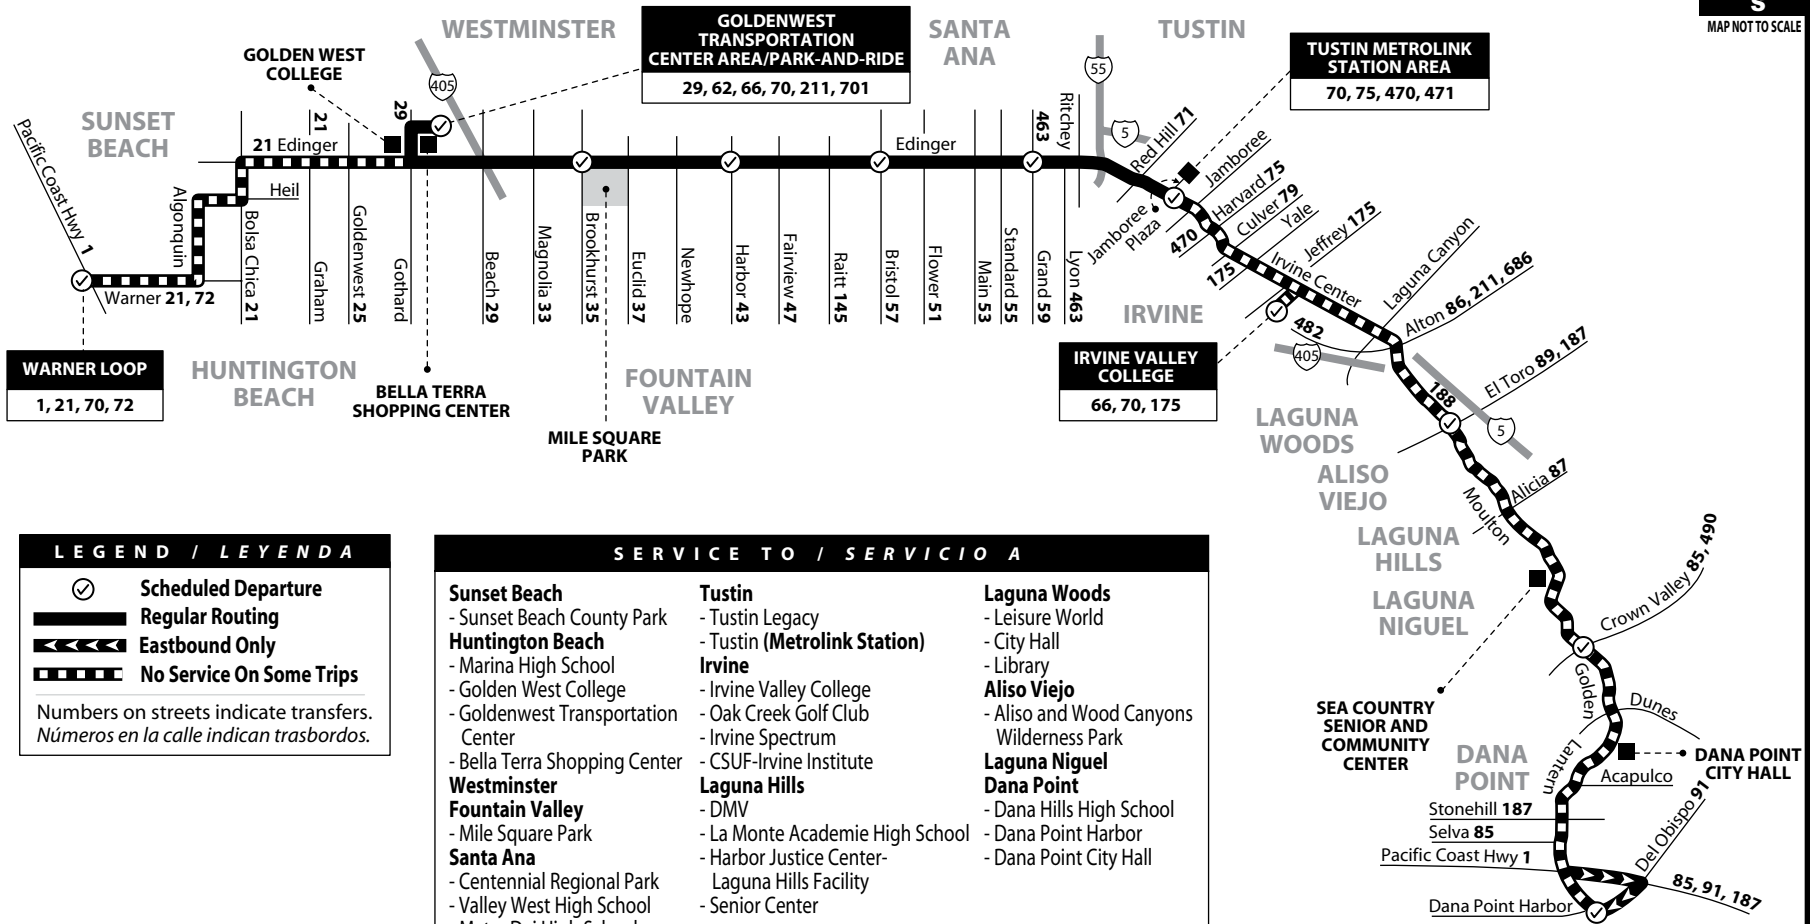

Route 70

Sunset Beach to Dana Point

via Edinger Ave / Irvine Center Dr / Moulton Pkwy / Golden Lantern St

NOTE: This route operates short turn trips.

WARNER LOOP
1, 21, 70, 72

GOLDENWEST TRANSPORTATION CENTER AREA/PARK-AND-RIDE
29, 62, 66, 70, 211, 701

Route 070/073107

Route 70

Sunset Beach to Dana Point

via Edinger Ave / Irvine Center Dr / Moulton Pkwy / Golden Lantern St

NOTE: This route operates short turn trips.

MONDAY - FRIDAY: Eastbound TO: Tustin or Laguna Niguel or Dana Point

Route 70

Sunset Beach to Dana Point

via Edinger Ave / Irvine Center Dr / Moulton Pkwy / Golden Lantern St

NOTE: This route operates short turn trips.

SATURDAY: Westbound TO: Huntington Beach or Sunset Beach

Route 70

Sunset Beach to Dana Point

via Edinger Ave / Irvine Center Dr / Moulton Pkwy / Golden Lantern St

NOTE: This route operates short turn trips.

SUNDAY and HOLIDAY: Eastbound TO: Tustin or Dana Point