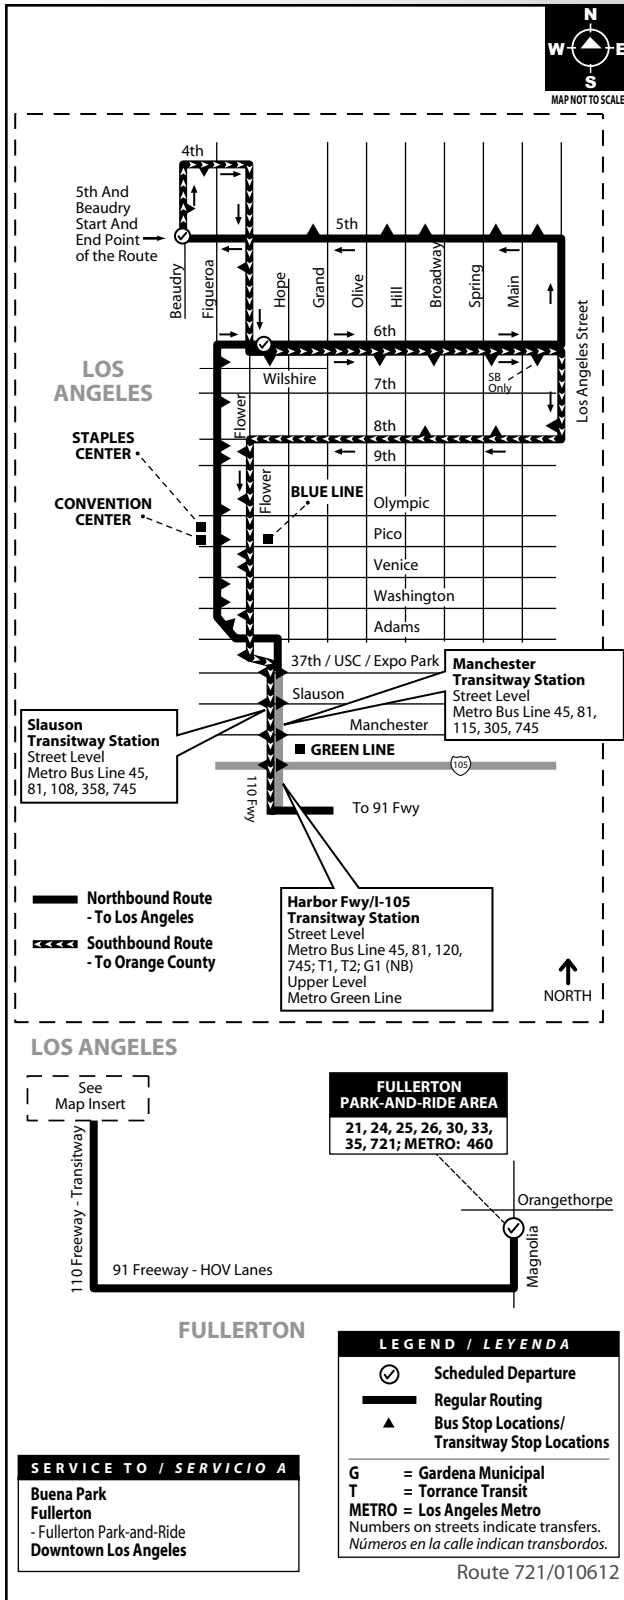

Route 721

Fullerton to Los Angeles Express
via 110 Fwy/91 Fwy

NOTE: No weekend service.

NOTA: No hay servicio los fines de semana.

MONDAY - FRIDAY:
Northbound
TO: Los Angeles

Fullerton Park-and-Ride	6th & Flower (F)	Beaudry & 5th (F)
5:15	5:50	6:00
6:00	6:45	6:57
6:45	7:30	7:42
7:30	8:20	8:30
8:15	9:05	9:15
4:30	5:20	5:30
5:15	6:05	6:15

MONDAY - FRIDAY:
Southbound
TO: Fullerton Park-and-Ride

Beaudry & 5th	6th & Flower	Fullerton Park-and-Ride (F)
6:10	6:15	7:02
7:07	7:12	7:59
3:15	3:20	4:20
4:00	4:05	5:05
4:45	4:50	5:50
5:40	5:45	6:45
6:25	6:30	7:20

F = Times are approximate.

MAP NOTES:

- Route 721 is a limited-stop route, making stops only at major transfer points (▲) and time check points (☑).
- Operations along the Harbor Transitway
 - Northbound buses will stop at I-105, Manchester, Slauson and 37th Street stations only to discharge passengers who boarded in Orange County.
 - Southbound buses will stop at 37th Street, Slauson, Manchester and I-105 stations only to pick up passengers who are destined to Orange County.