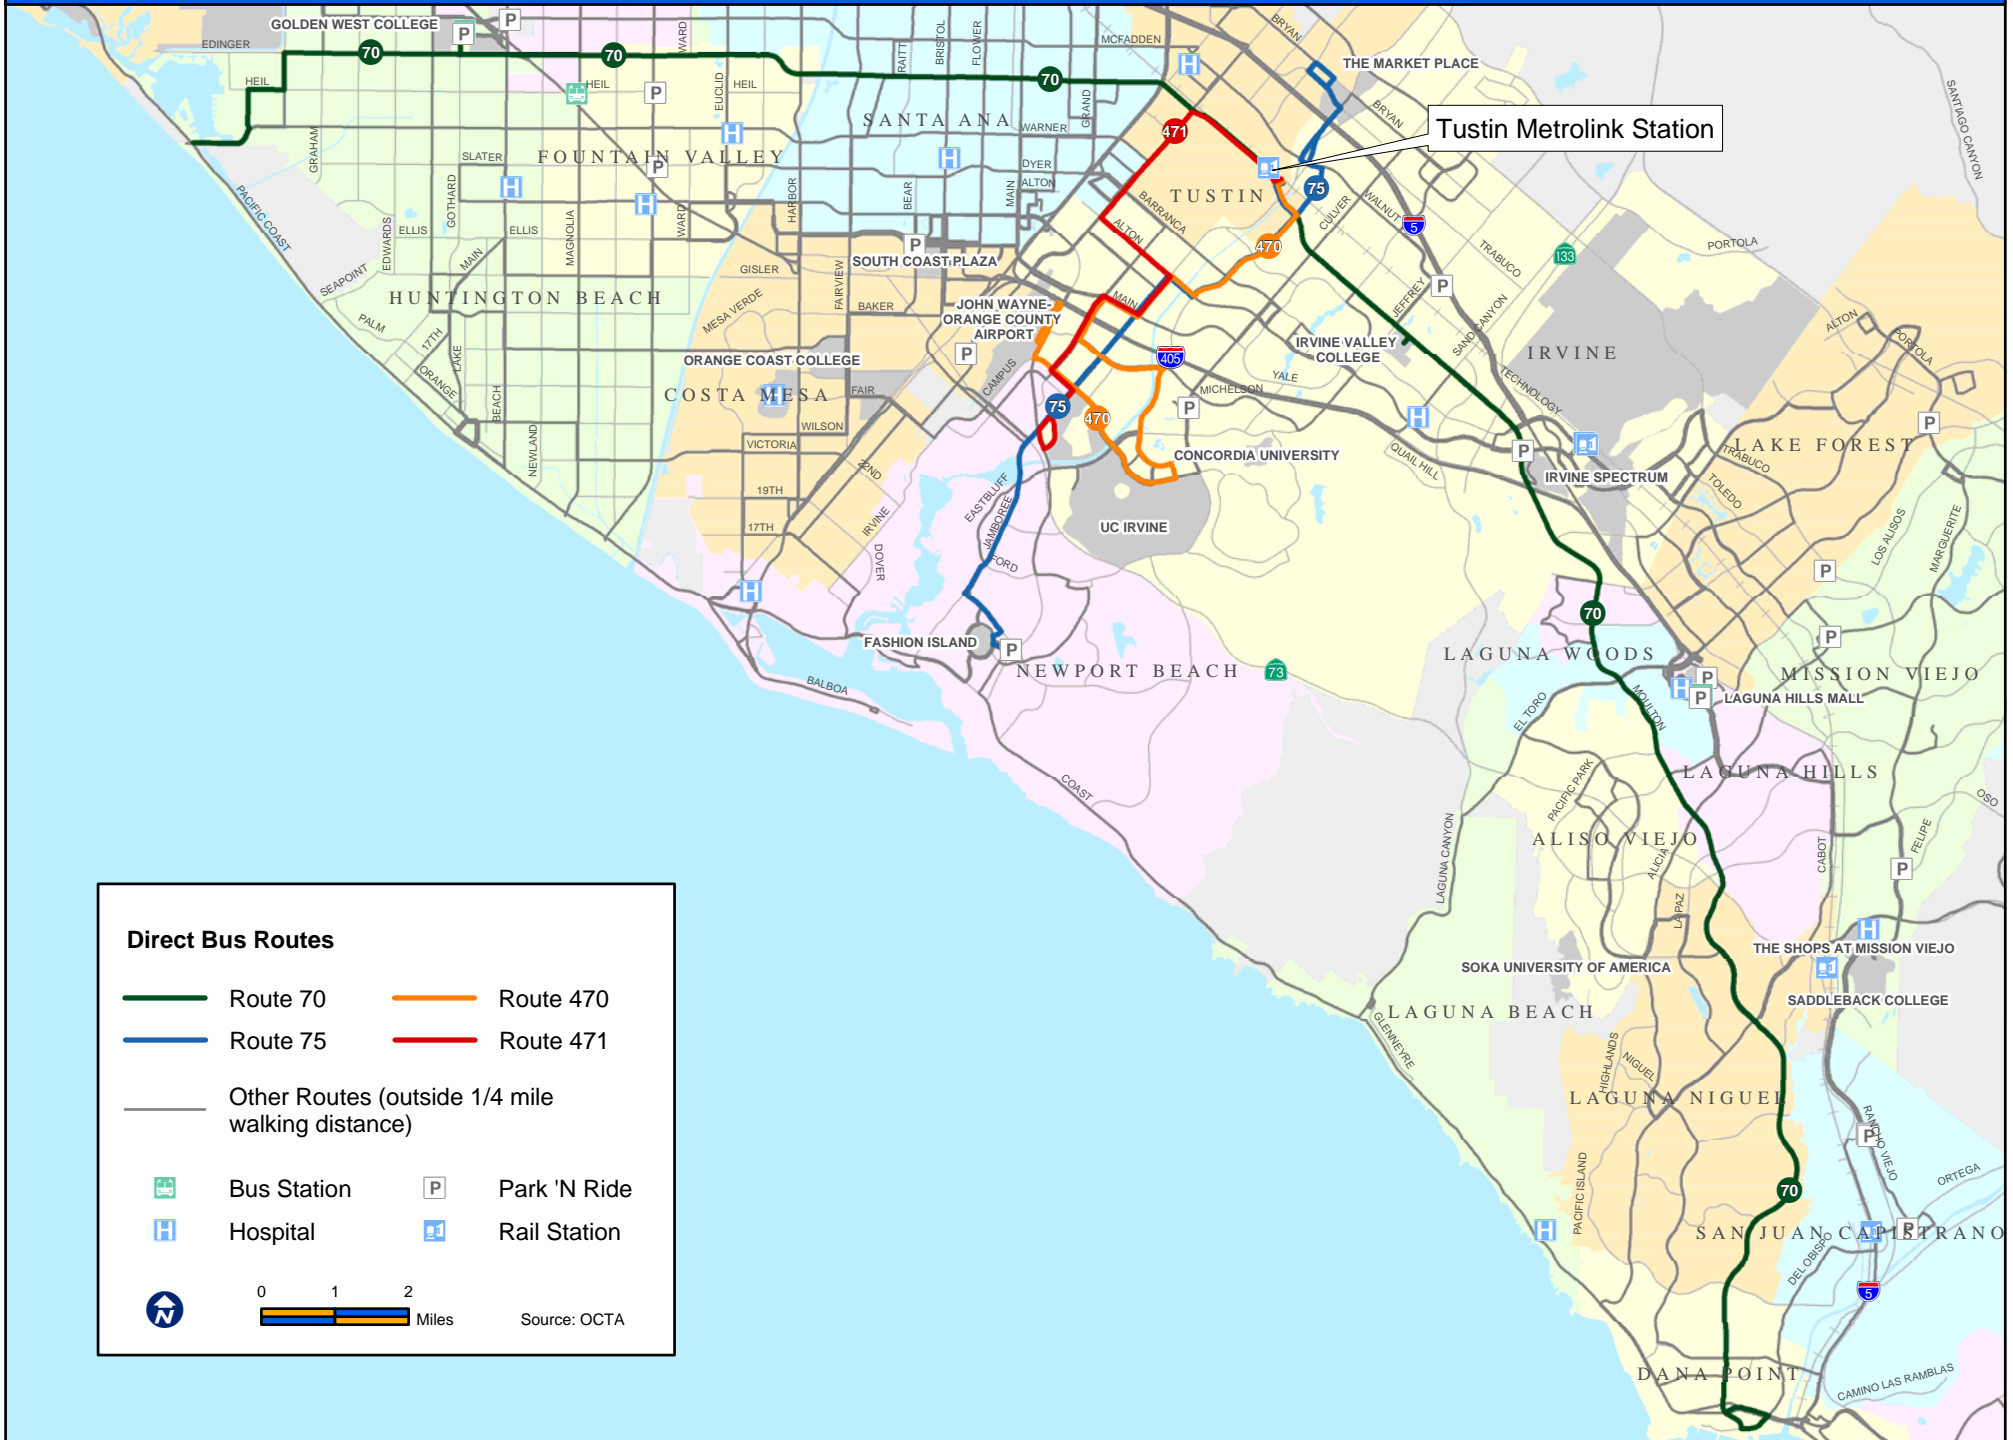

Tustin Metrolink Station

Tustin Metrolink Station

Direct Bus Routes

- Route 70
- Route 75
- Route 470
- Route 471

— Other Routes (outside 1/4 mile walking distance)

- Bus Station
- Hospital
- Park 'N Ride
- Rail Station