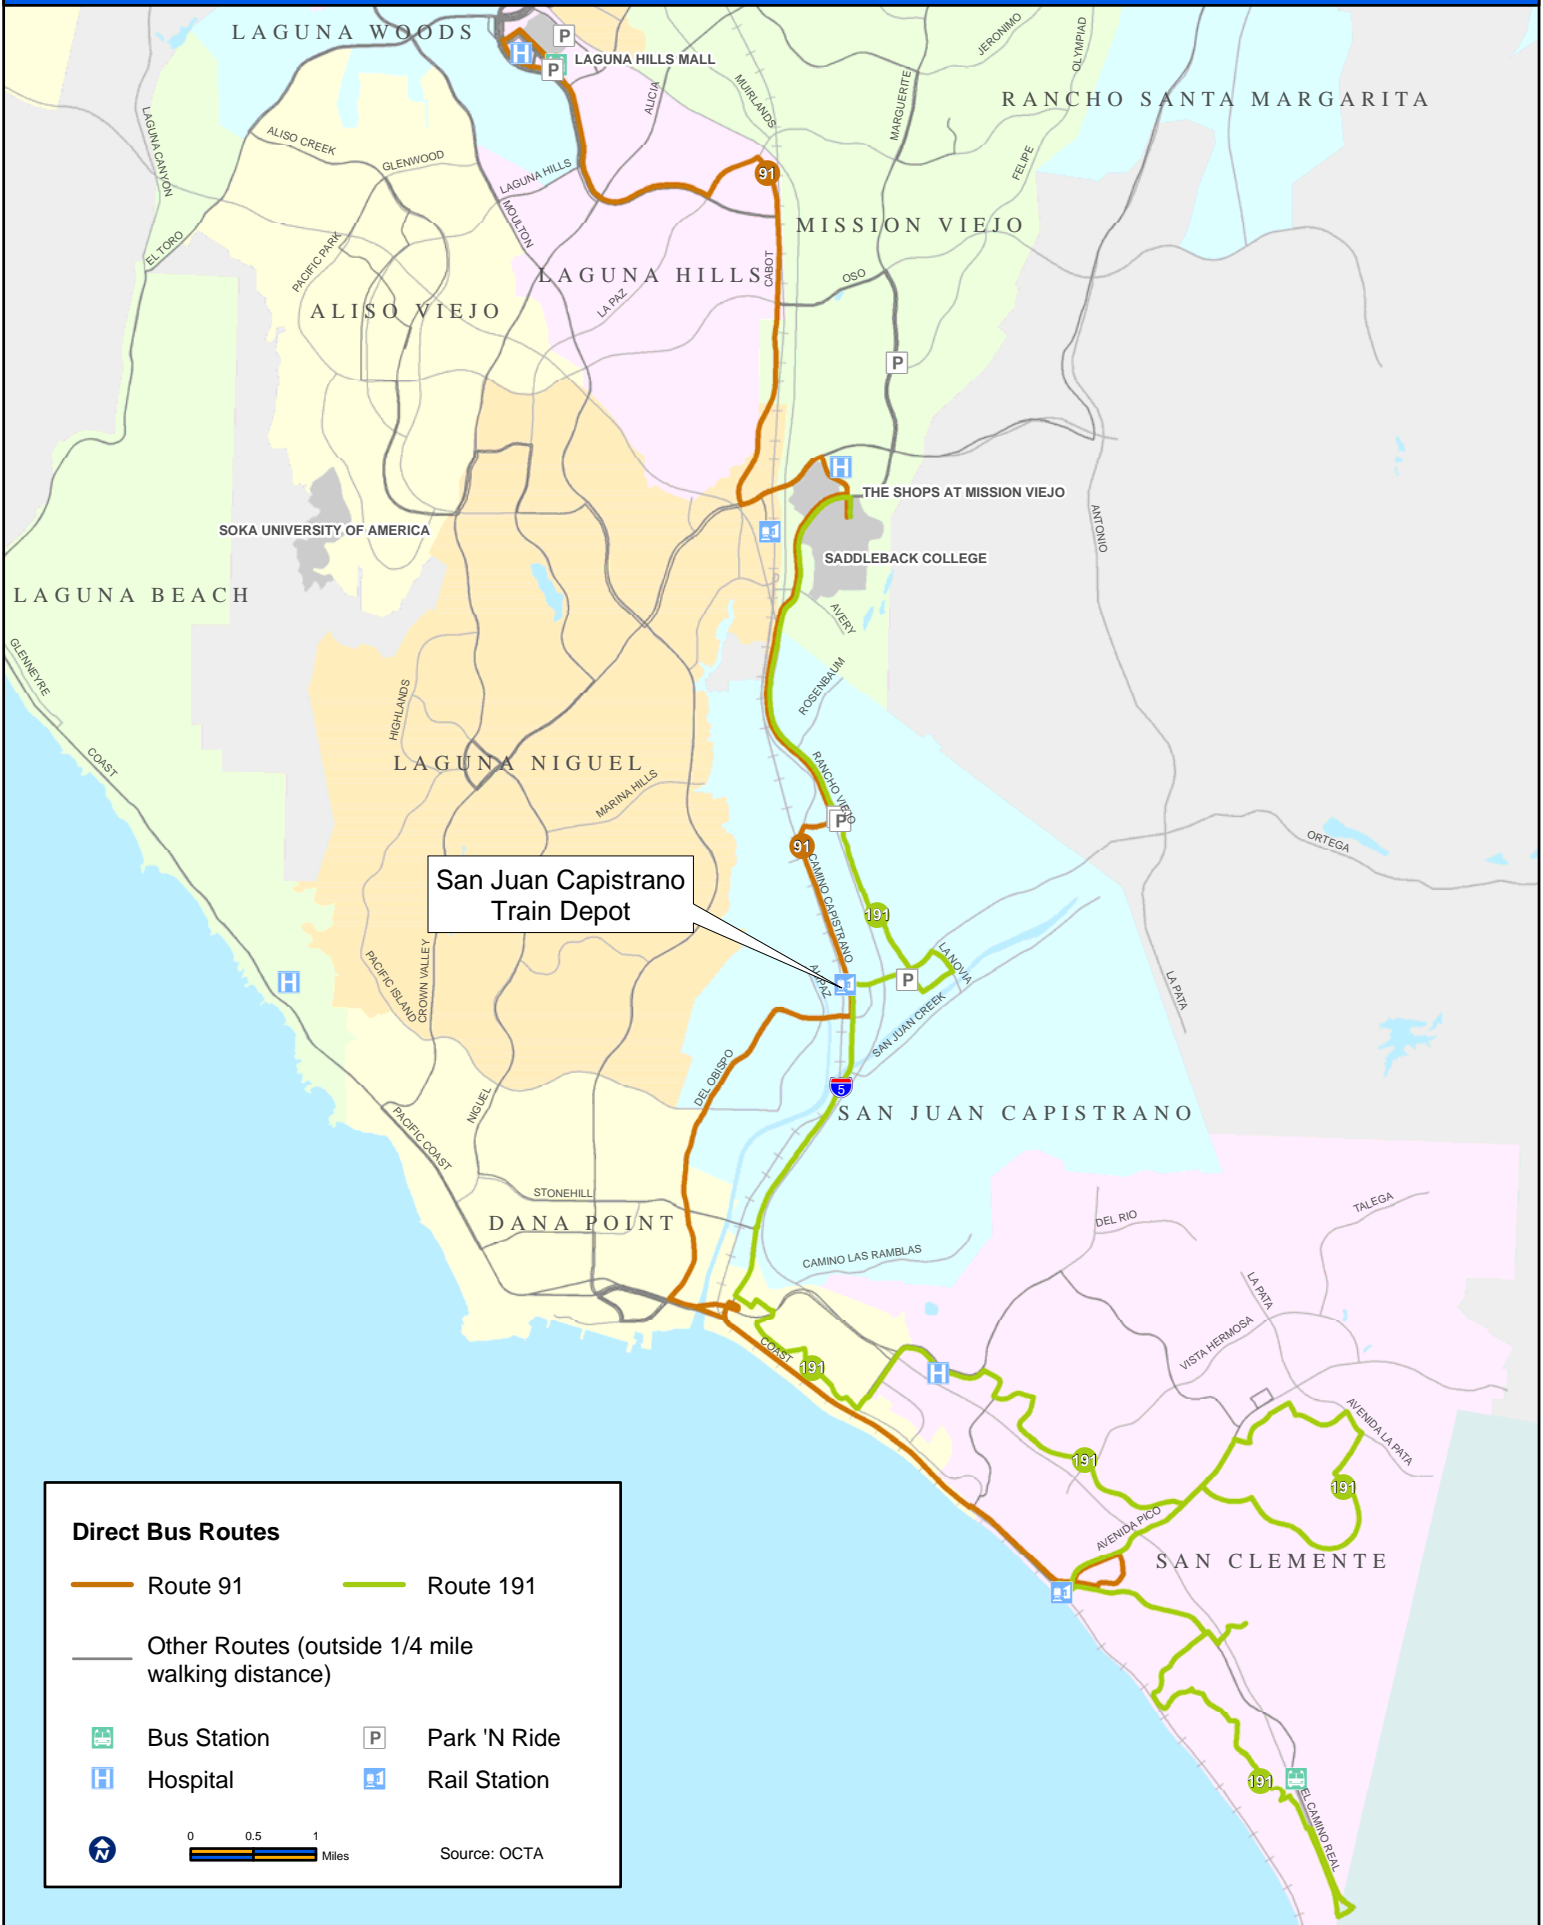

San Juan Capistrano Train Depot

Direct Bus Routes

- Route 91
- Route 191
- Other Routes (outside 1/4 mile walking distance)

H Bus Station P Park 'N Ride
H Hospital 41 Rail Station

Source: OCTA