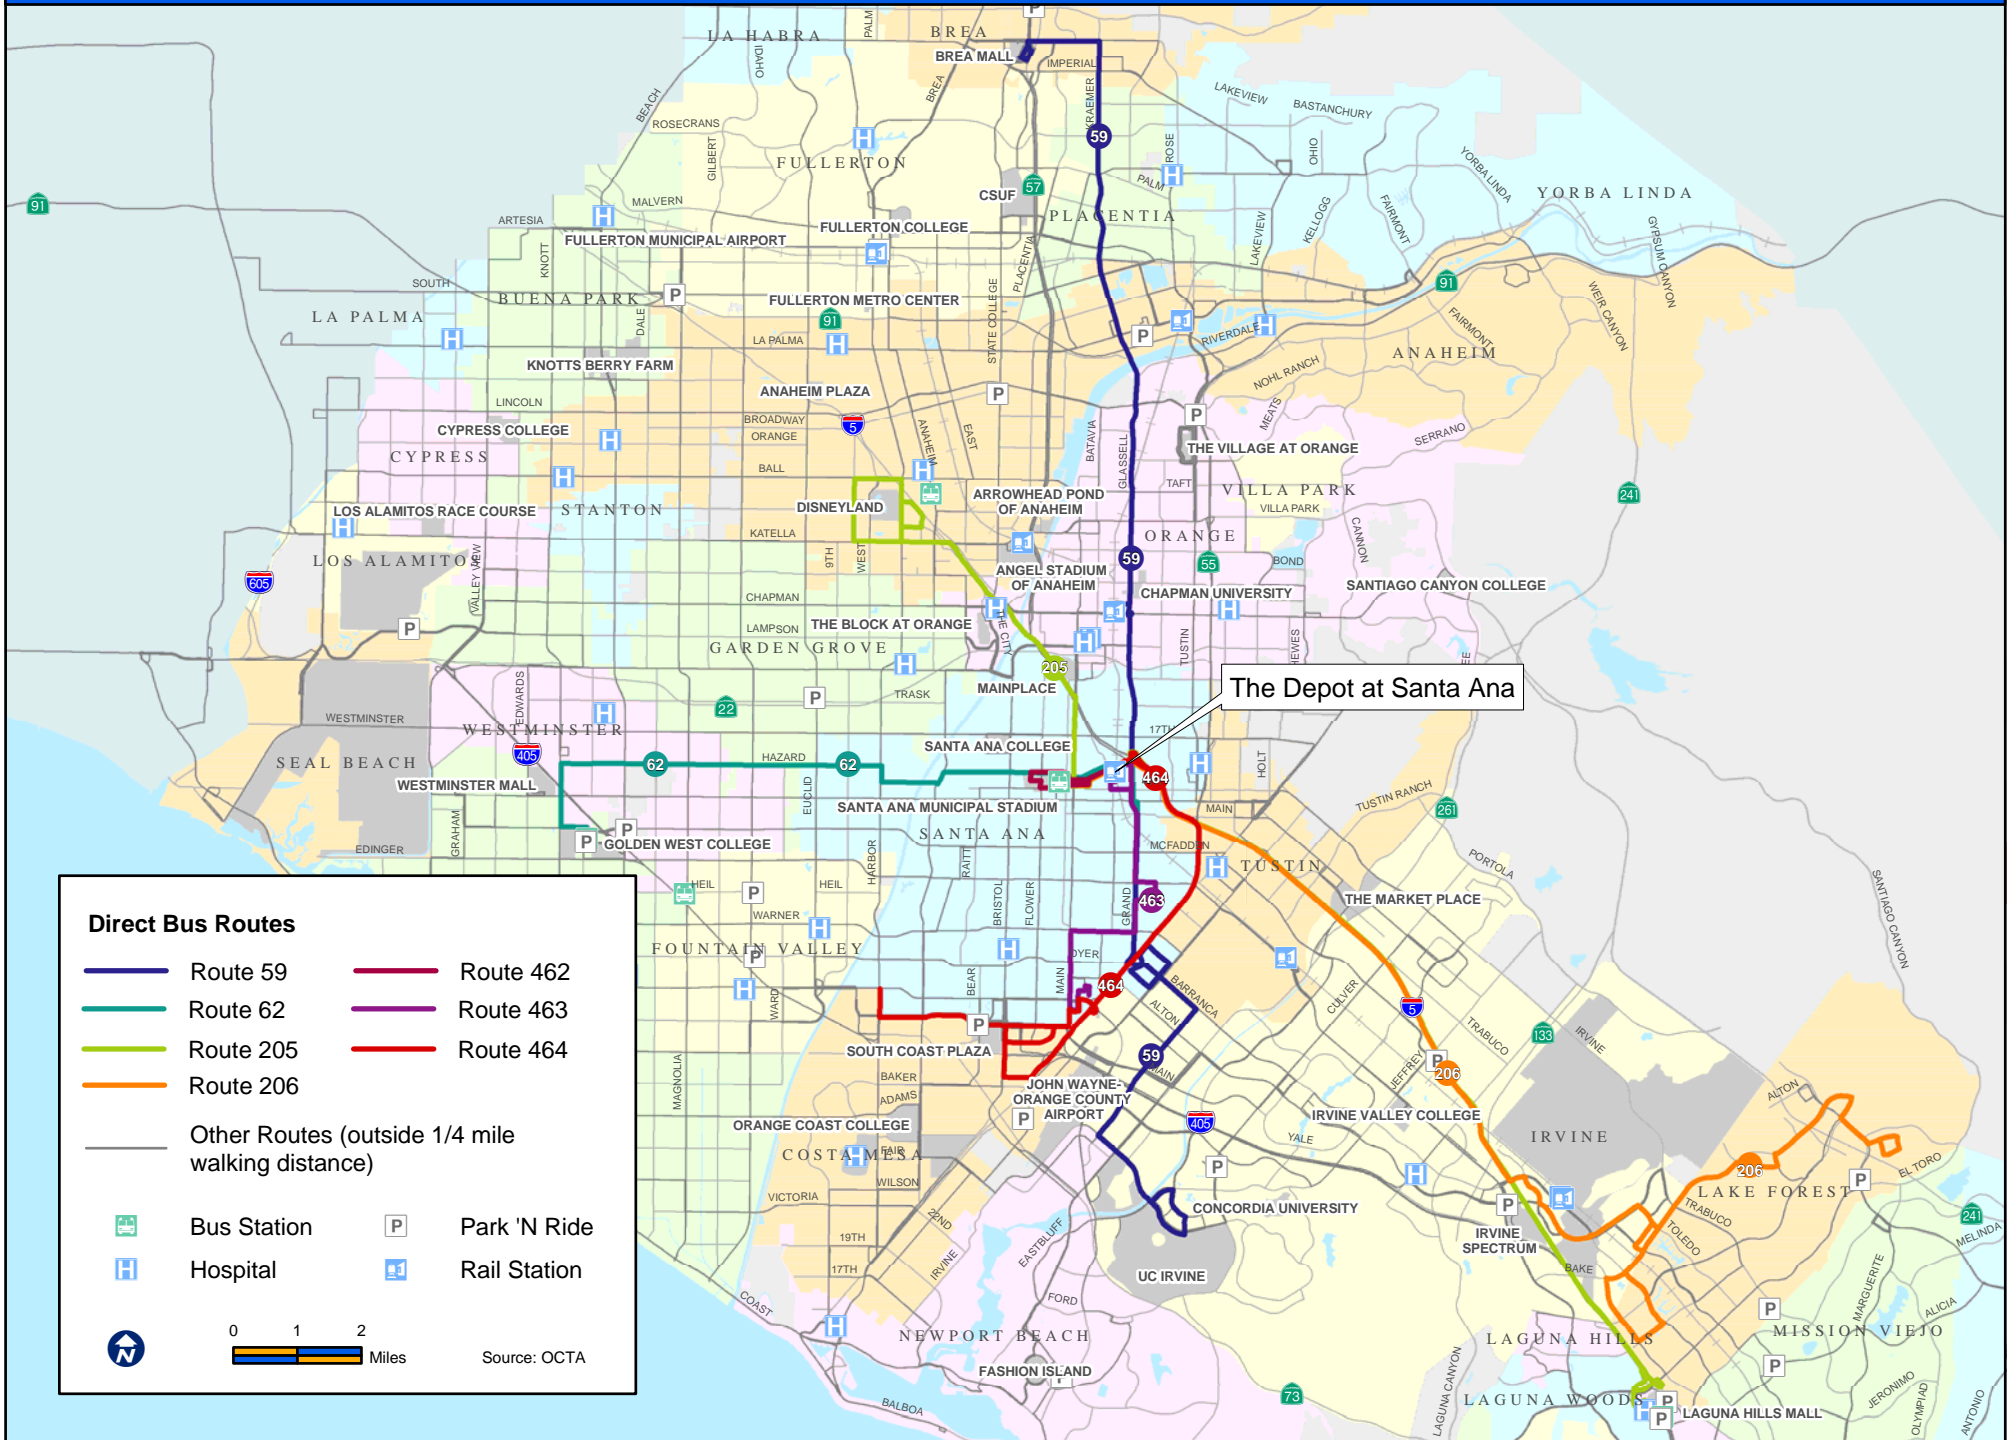

The Depot at Santa Ana

The Depot at Santa Ana

Direct Bus Routes

- Route 59
- Route 62
- Route 205
- Route 206
- Route 462
- Route 463
- Route 464

— Other Routes (outside 1/4 mile walking distance)

- Bus Station
- Hospital
- Park 'N Ride
- Rail Station