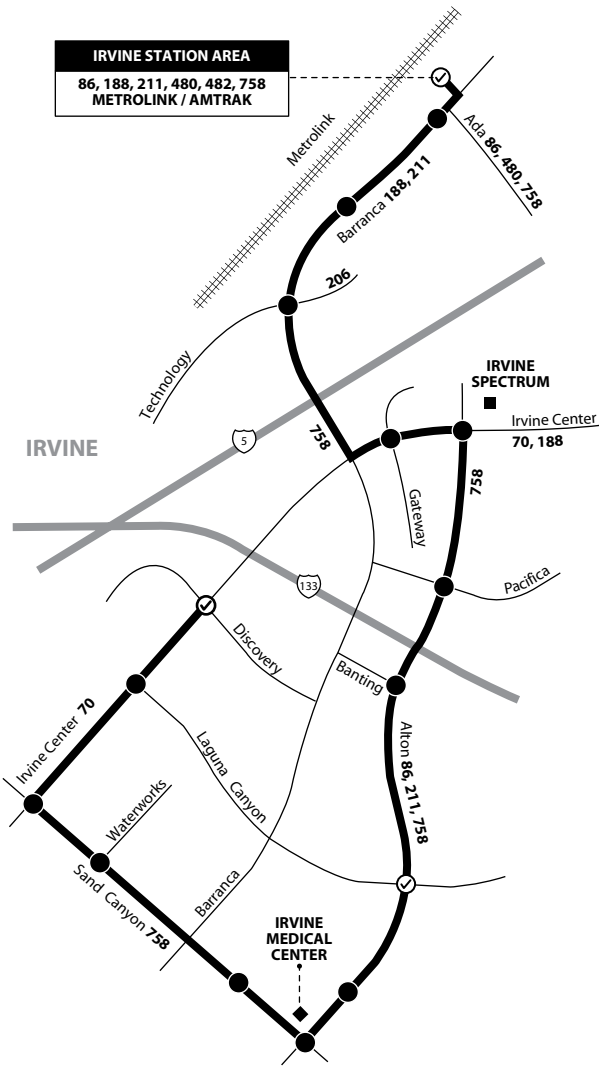

# Route 482

Irvine Station to Irvine Center & Discovery  
via Barranca Pkwy / Alton Pkwy

Route 482 is a limited-stop route, making stops only at major transfer ● and time check points ⌚.

**SERVICE TO / SERVICIO A**

- Irvine
- Irvine Medical Center
- Irvine Spectrum
- Irvine Station Area (Amtrak/Metrolink)

**LEGEND / LEYENDA**

- ⌚ Scheduled Departure
- Regular Routing

Numbers on streets indicate transfers.  
Números en la calle indican trasbordos.

Route 482/073108

**MONDAY - FRIDAY: Westbound**  
**TO: Irvine Center & Discovery**

Irvine Station	Alton & Laguna Canyon (F)	Irvine Center & Discovery (F)	
6:06	6:16	6:20	<b>AM</b>
6:20	6:30	6:34	
6:55	7:05	7:09	
7:25	7:35	7:39	
7:27	7:37	7:41	
7:49	7:59	8:03	
8:35	8:45	8:49	
9:04	9:14	9:18	

F = Times are approximate.

**MONDAY - FRIDAY: Eastbound**  
**TO: Irvine Transportation Center**

Irvine Center & Discovery	Alton & Laguna Canyon	Irvine Station	
3:41	3:46	3:55	<b>PM</b>
4:27	4:35	4:45	
4:42	4:50	5:00	
5:02	5:10	5:20	
5:09	5:17	5:27	
6:11	6:19	6:29	