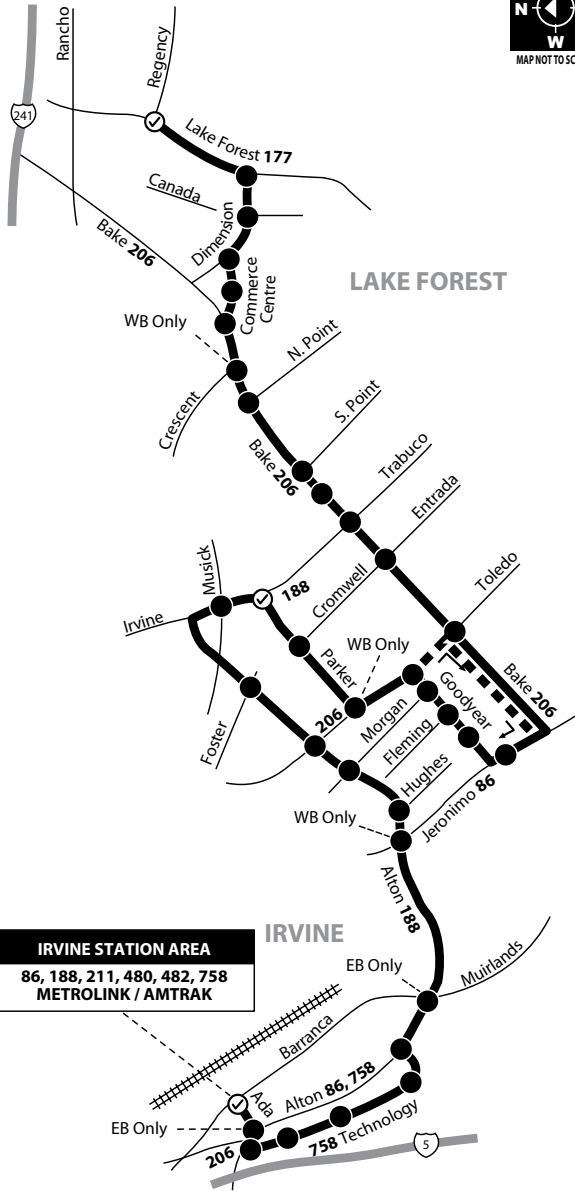

# Route 480

**Irvine Station to Lake Forest**  
via Alton Pkwy / Bake Pkwy / Lake Forest Dr

Route 480 is a limited-stop route, making stops only at major transfer ● and time check points ○.

**SERVICE TO / SERVICIO A**  
Irvine  
- Irvine Spectrum  
- Irvine Station Area (Metrolink/Amtrak)  
Lake Forest  
- Commercentre

**LEGEND / LEYENDA**  
○ Scheduled Departure  
— Regular Routing  
- - - Eastbound Only  
Numbers on streets indicate transfers.  
Números en la calle indican trasbordos.

Route 480/073108

**MONDAY - FRIDAY: Eastbound**  
**TO: Lake Forest**

Irvine Station	Parker & Irvine (F)	Lake Forest & Regency (F)
6:20	6:32	6:46
6:36	6:48	7:02
6:55	7:07	7:21
7:25	7:37	7:51
7:27	7:39	7:53
7:49	8:01	8:17
8:35	8:47	9:03
9:04	9:16	9:32

**AM**

F = Times are approximate.

**MONDAY - FRIDAY: Westbound**  
**TO: Irvine Transportation Center**

Lake Forest & Regency	Irvine & Parker	Irvine Station
3:29	3:44	4:00
4:14	4:29	4:45
4:29	4:44	5:00
4:49	5:04	5:20
5:58	6:13	6:29

**PM**