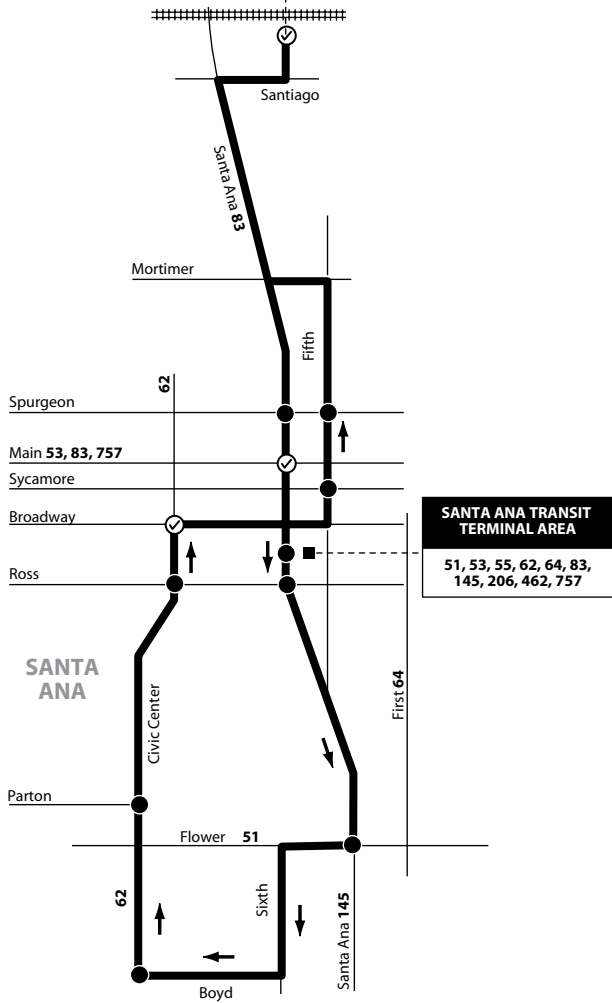

Route 462

The Depot At Santa Ana to Civic Center
via Santa Ana Blvd / Civic Center Dr

THE DEPOT AT SANTA ANA AREA
59, 62, 83, 206, 462, 463, 464,
METROLINK / AMTRAK / GREYHOUND

SANTA ANA TRANSIT TERMINAL AREA
51, 53, 55, 62, 64, 83,
145, 206, 462, 757

Route 462 is a limited-stop route, making stops only at time check points (⊙) and other designated stops (●).

SERVICE TO / SERVICIO A
Santa Ana
- The Depot At Santa Ana (Metrolink/Amtrak/Greyhound)
- Santa Ana Transit Terminal
- Santa Ana Civic Center
- County Courthouse
- Ronald Reagan Federal Courthouse

LEGEND / LEYENDA
⊙ Scheduled Departure
— Regular Routing
Numbers on streets indicate transfers.
Números en la calle indican trasbordos.

Route 462/052108

MONDAY - FRIDAY: Clockwise
TO: The Depot At Santa Ana - Civic Center

The Depot at Santa Ana	Santa Ana & Main	Broadway & Civic Center	The Depot at Santa Ana
6:07	6:11	6:20	6:25
6:19	6:23	6:32	6:37
6:37	6:42	6:52	6:57
6:55	7:00	7:10	7:15
7:12	7:17	7:27	7:32
7:36	7:41	7:51	7:56
7:40	7:45	7:55	8:00
8:22	8:27	8:37	8:42
8:51	8:56	9:06	9:11
3:44	3:48	3:57	4:04
4:03	4:07	4:16	4:23
4:37	4:41	4:50	4:57
4:53	4:57	5:06	5:13
5:12	5:16	5:25	5:32
6:03	6:07	6:15	6:21
6:23	6:27	6:35	6:41