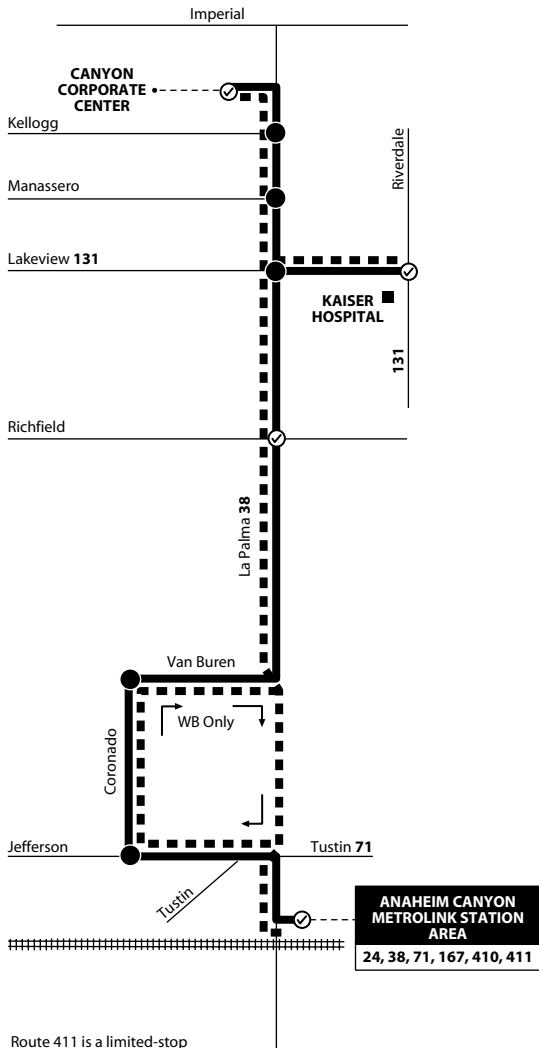

Route 411

Anaheim Canyon Metrolink Station to Canyon Corporate Center via Coronado St / La Palma Ave

Route 411 is a limited-stop route, making stops only at time check points (⊙) and other designated stops (●).

SERVICE TO / SERVICIO A

- Anaheim**
- Anaheim Canyon (Metrolink Station)
 - Seagate Substrates
 - Pacific Bell
 - American Lock and Supply
 - Kaiser Hospital
 - Canyon Corporate Center

LEGEND / LEYENDA

- ⊙ Scheduled Departure
- AM Routing
- - - PM Routing

Numbers on streets indicate transfers.
Números en la calle indican trasbordos.

Route 411/052108

MONDAY - FRIDAY: Eastbound TO: Canyon Corporate Center

Anaheim Canyon Metrolink Station	La Palma & Richfield (F)	Kaiser Hospital (F)	Canyon Corporate Center & La Palma (F)	
6:25	6:31	6:34	6:42	AM
7:00	7:06	7:09	7:17	
8:10	8:16	8:19	8:27	

F = Times are approximate.

MONDAY - FRIDAY: Westbound TO: Anaheim Canyon Metrolink Station

Canyon Corporate Center & La Palma	Kaiser Hospital	La Palma & Richfield	Anaheim Canyon Metrolink Station	
4:04	4:12	4:17	4:27	PM
4:49	4:57	5:02	5:12	
5:24	5:32	5:37	5:47	