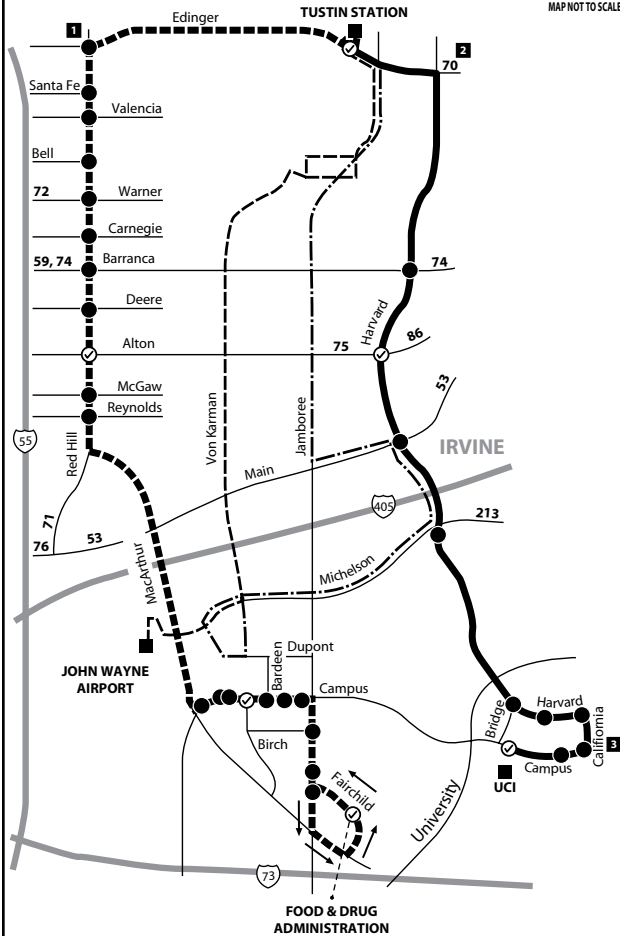

Tustin Station to Irvine Business Complex via Harvard Ave / Redhill Ave

Route 472/473

For schedules and fares information of IBC Shuttle A and B please visit:
www.irvineshuttle.net

SERVICE TO / SERVICIO A

- Tustin**
 - 1 - A.G. Currie Middle School
 - Tustin Station (Metrolink)
- Irvine**
 - 2 - Venado Middle School
 - Irvine Civic Center
 - Park Place
- 3** - University High School
 - UC Irvine
 - University Center
 - John Wayne Airport
 - Irvine Business Complex
 - Food and Drug Administration

MONDAY - FRIDAY:
Northbound
TO: Tustin Station

Food and Drug Administrations	Campus & Von Karman	Red Hill & Alton	Tustin Station	
3:33	3:40	3:49	4:04	PM
3:43	3:50	3:59	4:14	
4:13	4:20	4:29	4:44	
4:32	4:40	4:50	5:04	
4:46	4:54	5:04	5:18	

MONDAY - FRIDAY:
Northbound
TO: Tustin Station

University Center	Harvard & Alton	Tustin Station	
3:40	3:51	3:59	PM
4:25	4:36	4:44	
4:45	4:56	5:04	
4:56	5:09	5:18	
6:06	6:19	6:28	