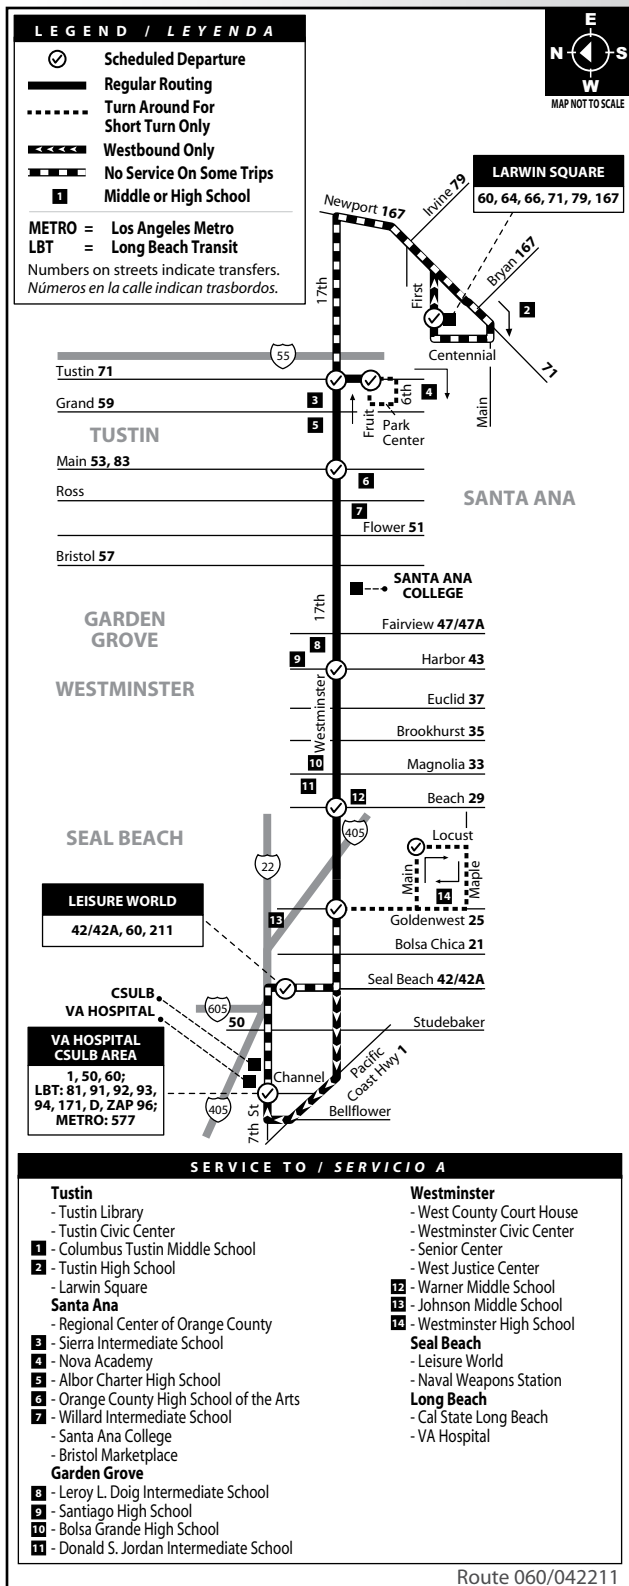

# Route 60

## Long Beach to Tustin via Westminster Ave / 17th St

### MONDAY - FRIDAY: Eastbound TO: Santa Ana or Larwin Square

7th & Channel	Leisure World	Main & Locust	Westminster & Goldenwest	Westminster & Beach	Westminster & Harbor	17th & Main	17th & Tustin	Fruit & Tustin	Larwin Square
4:00	4:06	.....	4:17	4:21	4:32	4:40	4:47	.....	4:59
4:25	4:31	.....	4:42	4:46	4:57	5:05	5:12	.....	5:24
4:50	4:56	.....	5:07	5:11	5:22	5:30	5:37	.....	5:49
5:34	5:40	.....	5:54	5:58	6:12	6:23	6:32	.....	6:48
6:02			6:02	6:06	6:20	6:31	6:40	6:46	
6:07			6:10	6:14	6:28	6:39	6:48	6:54	
6:11			6:13	6:18	6:36	6:52	7:02	7:08	
5:57	6:04	.....	6:21	6:26	6:44	7:00	7:10	.....	7:28
6:13	6:20	.....	6:37	6:42	7:00	7:16	7:26	.....	7:44
6:29	6:36	.....	6:53	6:58	7:16	7:32	7:42	.....	8:00
6:45	6:52	.....	7:09	7:14	7:32	7:48	7:58	.....	8:17
7:05	7:12	.....	7:29	7:34	7:52	8:08	8:18	.....	8:36
7:35	7:42	.....	7:59	8:04	8:22	8:38	8:48	.....	9:06
8:03			8:13	8:17	8:32	8:47	8:57	9:03	
8:04	8:11	.....	8:27	8:33	8:52	9:07	9:17	.....	9:32
8:36	8:43	.....	8:59	9:05	9:24	9:39	9:49	.....	10:04
8:48	8:55	.....	9:11	9:17	9:36	9:51	10:01	.....	10:16
9:12	9:19	.....	9:35	9:41	10:00	10:15	10:25	.....	10:40
9:36	9:43	.....	9:59	10:05	10:24	10:39	10:49	.....	11:04
10:00	10:07	.....	10:23	10:29	10:48	11:03	11:13	.....	11:30
10:36	10:43	.....	10:59	11:05	11:24	11:39	11:49	.....	12:04
11:00	11:07	.....	11:23	11:29	11:48	12:03	12:13	.....	12:28
11:36	11:43	.....	11:59	12:05	12:24	12:39	12:49	.....	1:04
			12:06	12:11	12:17	12:36	12:51	1:01	1:09

Long Beach to Tustin  
via Westminster Ave / 17th St