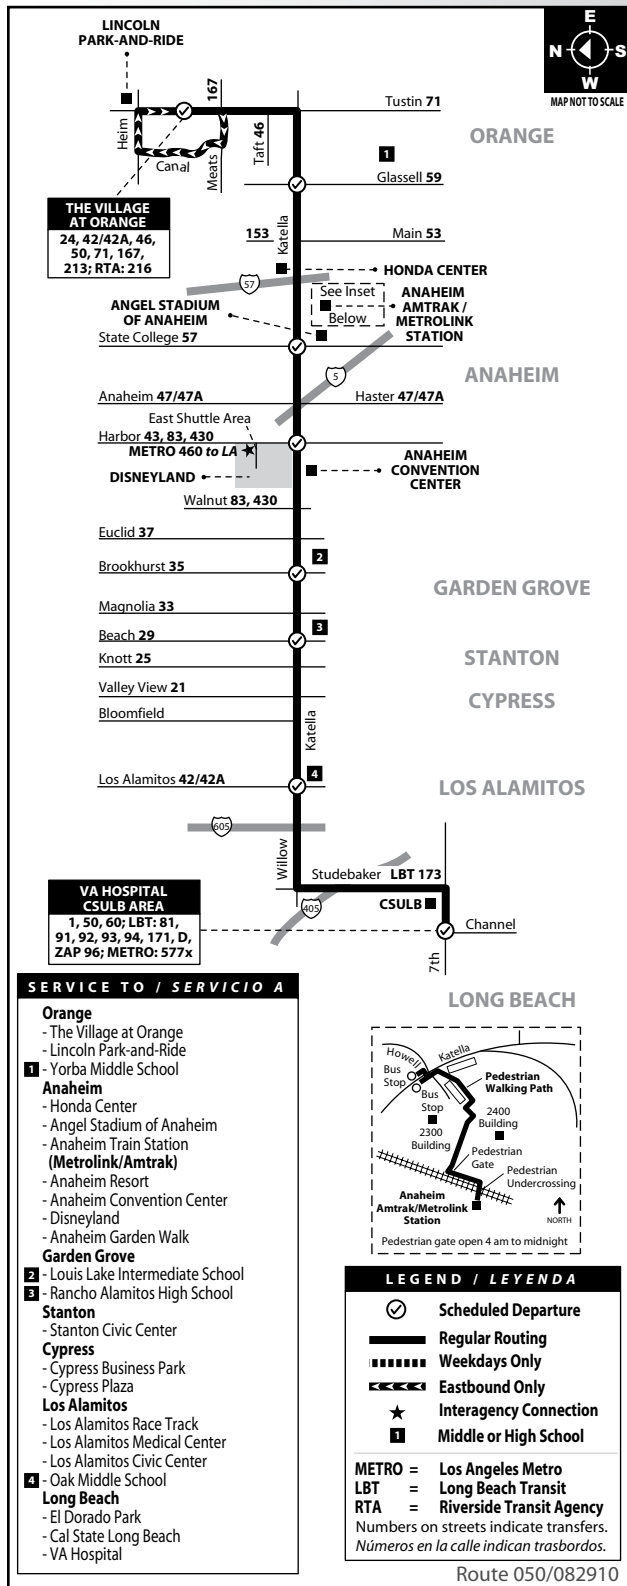

Route 50

Long Beach to Orange
via Katella Ave

MONDAY - FRIDAY: Eastbound TO: The Village at Orange

	7th & Channel	Katella & Los Alamitos	Katella & Beach	Katella & Brookhurst	Katella & Harbor	Katella & State College	Katella & Glassell	The Village at Orange
	4:00	4:09	4:20	4:27	4:38	4:46	4:53	5:04
	5:00	5:09	5:20	5:27	5:38	5:46	5:53	6:04
	5:52	6:02	6:17	6:24	6:35	6:42	6:50	7:02
	6:14	6:24	6:39	6:48	7:01	7:09	7:18	7:32
	6:49	6:59	7:15	7:24	7:38	7:46	7:53	8:05
	7:18	7:30	7:49	7:59	8:13	8:21	8:29	8:41
	7:41	7:53	8:12	8:22	8:36	8:44	8:52	9:04
	8:04	8:16	8:35	8:45	8:59	9:07	9:15	9:27
	8:30	8:42	9:01	9:11	9:25	9:33	9:41	9:53
	9:16	9:29	9:45	9:52	10:05	10:11	10:19	10:32
	9:56	10:09	10:25	10:32	10:45	10:51	10:59	11:12
	10:36	10:49	11:05	11:12	11:25	11:31	11:39	11:52
	11:16	11:28	11:46	11:53	12:05	12:11	12:22	12:36
	11:56	12:08	12:26	12:33	12:45	12:51	1:02	1:16
	12:36	12:48	1:06	1:13	1:25	1:31	1:42	1:56
	1:16	1:28	1:46	1:53	2:05	2:11	2:22	2:36
	1:42	1:54	2:12	2:19	2:31	2:37	2:48	3:02
	2:06	2:18	2:36	2:43	2:55	3:01	3:12	3:26
	2:29	2:42	3:01	3:09	3:22	3:29	3:37	3:50
	2:53	3:06	3:25	3:33	3:46	3:53	4:01	4:14
	3:16	3:29	3:48	3:56	4:09	4:16	4:24	4:37
	3:39	3:52	4:11	4:19	4:32	4:39	4:47	5:00
	4:02	4:15	4:34	4:42	4:55	5:02	5:10	5:23
	4:37	4:50	5:09	5:17	5:30	5:37	5:45	5:58
	5:07	5:20	5:39	5:47	6:00	6:07	6:15	6:28
	5:46	5:58	6:14	6:21	6:31	6:38	6:46	6:58
	6:34	6:46	7:02	7:09	7:19	7:26	7:34	7:46
	7:35	7:47	8:03	8:10	8:20	8:27	8:35	8:47
	8:41	8:53	9:09	9:16	9:26	9:33	9:41	9:53
	9:39	9:50	10:02	10:08	10:17	10:23	10:29	10:39
	10:34	10:45	10:57	11:03	11:12	11:18	11:24	11:34
	11:29	11:40	11:51	11:56	12:04	12:09	12:15	12:25
	12:36	12:46	12:57	1:04	1:12	1:18	1:23	1:33