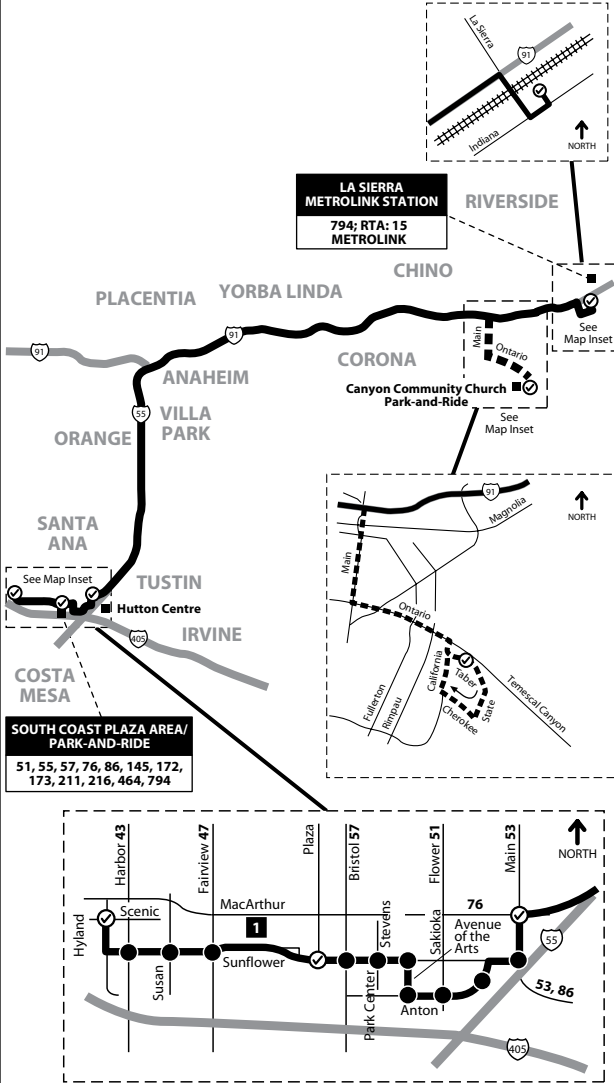

Route 794/794A

Riverside/Corona to
South Coast Metro Express
via 91 Fwy / 55 Fwy

SERVICE TO / SERVICIO A

- **Riverside**
  - La Sierra Metrolink Station
- **Corona**
  - Canyon Community Church Park-and-Ride
- **Santa Ana**
  - Hutton Centre
- **1** - Segerstrom High School
- **Costa Mesa**
  - South Coast Plaza
  - South Coast Metro
  - AAA Auto Club
  - Harbor Gateway Business Center
  - Whittier Law School

LEGEND / LEYENDA

- Scheduled Departure
- 794 Riverside to South Coast Metro
- 794A Corona to South Coast Metro
- Middle or High School

Numbers on streets indicate transfers.
Números en la calle indican trasbordos.

Route 794/050310

**MONDAY - FRIDAY: Westbound
TO: South Coast Metro**

La Sierra Metrolink Station	Canyon Community Church	Main & MacArthur (Santa Ana) (F)	Sunflower & Plaza (F)	Hyland & Scenic (F)	
5:08	.....	5:53	6:00	6:14	AM
	5:40	6:23	6:30	6:44	
5:42	.....	6:33	6:40	6:56	
5:59	.....	7:03	7:10	7:26	
	6:28	7:28	7:35	7:51	
6:22	.....	7:33	7:40	7:56	
7:10	.....	8:06	8:13	8:29	
7:42	.....	8:38	8:45	9:01	

F = Times are approximate

**MONDAY - FRIDAY: Eastbound
TO: Riverside/Corona**

Hyland & Scenic	Sunflower & Plaza	MacArthur & Main (Santa Ana)	Canyon Community Church	La Sierra Metrolink Station	
3:30	3:40	3:45	.....	4:39	PM
4:10	4:20	4:25	.....	5:22	
4:10	4:20	4:25	5:23		
4:35	4:45	4:52	.....	5:50	
5:05	5:15	5:22	.....	6:23	
5:10	5:20	5:28	6:29		
5:55	6:05	6:11	.....	7:03	

**NOTE: Limited Stop Service.
No service on weekends.**

**NOTA: Servicio de paradas limitadas.
No hay servicio los fines de semana.**