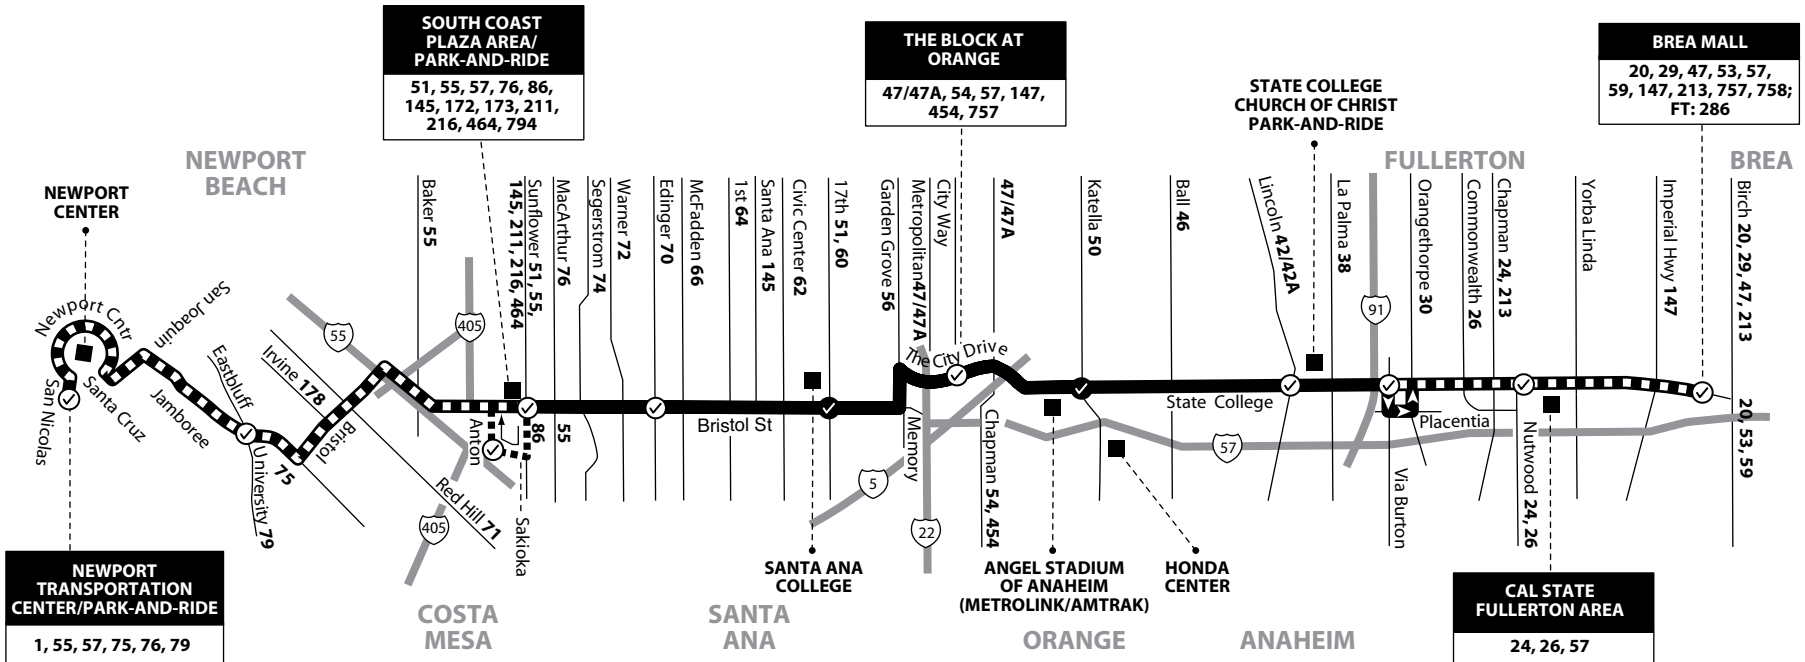

Route 57

Brea to Newport Beach via State College Blvd / Bristol St

NOTE: This route operates short turn trips.

LEGEND / LEYENDA

1. Scheduled Departure
   - Scheduled Departure/
     Night Owl Connection
   - Regular Routing
   - Turn Around For
     Short Turn Only
   - No Service On Some Trips
   - Northbound Only
2. **FT = Foothill Transit**
   Numbers on streets indicate transfers.
   Números en la calle indican trasbordos.

SERVICE TO / SERVICIO A

Brea - Brea Mall - Brea Civic Center Fullerton - Craig Regional Park - Troy High School - Cal State Fullerton - Western State University Law School Anaheim - Angel Stadium of Anaheim - Anaheim Amtrak Station (Metrolink/Amtrak)	Orange - The Block at Orange - UCI Medical Center - Lamoreaux Justice Center - Theo Lacy Jail - Orangewood Children's Home Santa Ana - Bristol Marketplace - Santa Ana College - Mater Dei High School - Coastal Communities Hospital - South Coast Village	Costa Mesa - Orange County Performing Arts Center - Costa Mesa Library - South Coast Plaza Newport Beach - Platt College - Interior Design Institute - Liberty Baptist High School - Newport Beach Civic Plaza - Orange County Museum of Art - Newport Center/Fashion Island - Newport Sports Museum - Newport Transportation Center

Route 057/010908