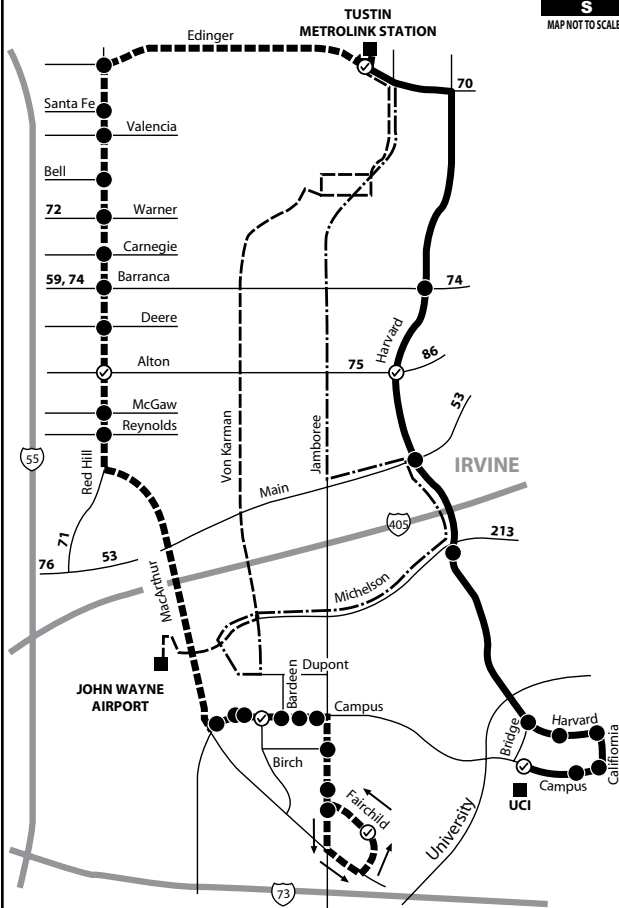

Route 472/473

Tustin Metrolink Station to Irvine Business Complex
via Harvard Ave / Redhill Ave

For schedules and fares information of IBC Shuttle A and B please visit:
www.irvineshuttle.net

SERVICE TO / SERVICIO A

- Tustin**
- Tustin Metrolink Station (Metrolink)
Irvine
- Irvine Civic Center
- Park Place
- UC Irvine
- University Center
- John Wayne Airport
- Irvine Business Complex
- Food and Drug Administration

ROUTE 473

MONDAY - FRIDAY:
Southbound
TO: U.C.I.

Tustin Metrolink Station	Havard & Alton	University Center	
5:35	5:42	5:52	AM
6:13	6:20	6:30	
6:43	6:50	7:00	
7:18	7:25	7:35	
7:33	7:42	7:56	
7:42	7:51	8:05	
8:28	8:36	8:46	
8:57	9:05	9:15	

MONDAY - FRIDAY:
Northbound
TO: Tustin Metrolink Station

Food and Drug Administrations	Campus & Von Karman	Red Hill & Alton	Tustin Metrolink Station	
3:33	3:40	3:49	4:04	PM
3:43	3:50	3:59	4:14	
4:13	4:20	4:29	4:44	
4:32	4:40	4:50	5:04	
4:46	4:54	5:04	5:18	
5:56	6:04	6:14	6:28	