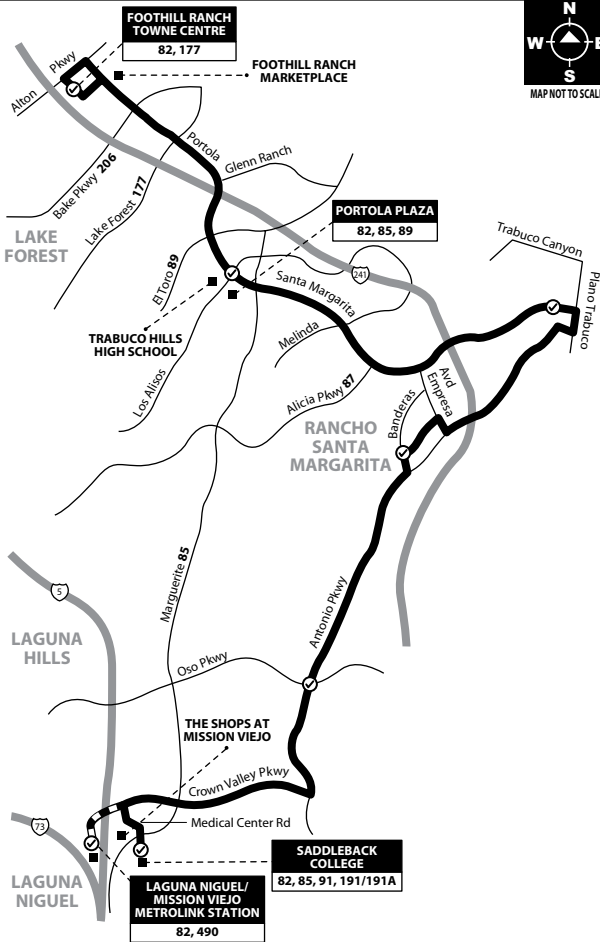

# Route 82

**Foothill Ranch to Laguna Niguel**  
via Portola Pkwy / Santa Margarita Pkwy / Antonio Pkwy / Crown Valley Pkwy

**SERVICIO TO / SERVICIO A**

- Foothill Ranch**
  - Foothill Ranch Marketplace and Towne Centre
  - Saddleback Church Park-and-Ride
- Mission Viejo**
  - The Shops at Mission Viejo
  - Saddleback College
  - Saddleback College Medical Center
  - Portola Plaza
  - Mission Viejo Church of Christ Park-and-Ride
  - Pinecrest Park
  - Melinda Park
  - Mission Hospital Regional Medical Center
  - Children's Hospital at Mission
- Rancho Santa Margarita**
  - Rancho Santa Margarita Towne Centre and Marketplace
  - City Hall and Civic Plaza
  - Plaza Empresa
  - Plaza Antonio
  - Santa Margarita High School
  - Brookhollow Business Park
  - O'Neill Regional Park
  - Tijeras Creek Park
  - Arroyo Vista Park
- Ladera Ranch**
  - Ladera Ranch County Sports Park
- Laguna Niguel**
  - Laguna Niguel/Mission Viejo Metrolink Station (Metrolink)

**LEGEND / LEYENDA**

- Scheduled Departure
  - Regular Routing
  - Weekdays Selected Trips Only
- Numbers on streets indicate transfers.  
Números en la calle indican trasbordos.

Route 082/052108

**MONDAY - FRIDAY: Eastbound**  
**TO: Laguna Niguel**

**SAT, SUN and HOLIDAY: Westbound**  
**TO: Foothill Ranch**

Saddleback College	Antonio & Oso	Antonio & Banderas	Santa Margarita & Antonio	Santa Margarita & Los Alisos	Towne Centre & Alton
7:00	7:11	7:18	7:29	7:40	7:49
8:00	8:11	8:18	8:29	8:40	8:49
9:00	9:11	9:18	9:29	9:40	9:49
10:00	10:13	10:19	10:31	10:44	10:53
11:00	11:13	11:19	11:31	11:44	11:53
12:00	12:13	12:19	12:31	12:44	12:53
1:00	1:13	1:19	1:31	1:44	1:53
2:00	2:13	2:19	2:31	2:44	2:53
3:00	3:13	3:19	3:31	3:44	3:53
4:00	4:13	4:19	4:31	4:44	4:53
5:00	5:13	5:19	5:31	5:44	5:53
6:00	6:13	6:18	6:29	6:38	6:45