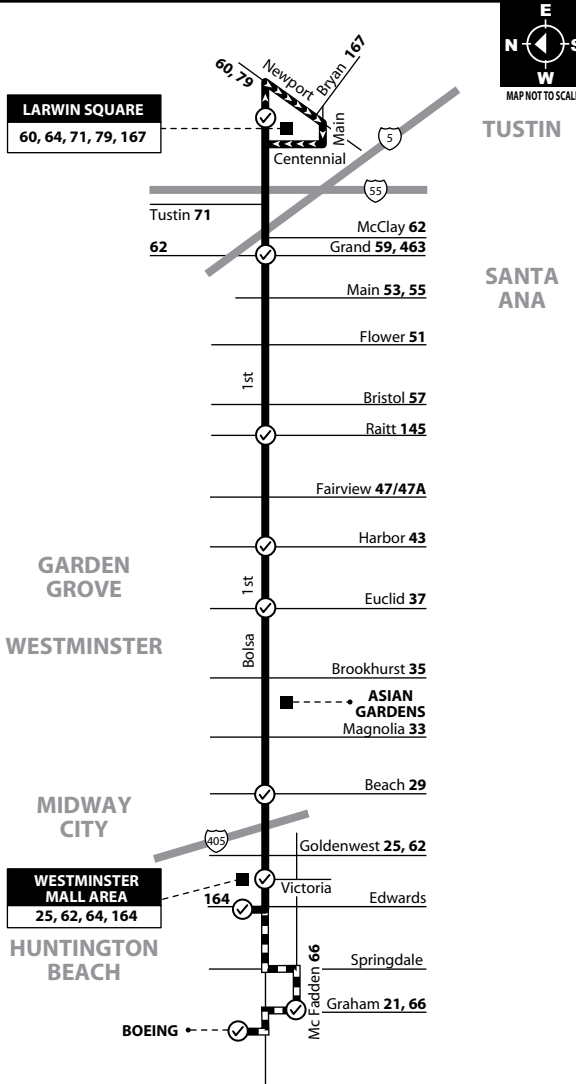

# Route 64 Huntington Beach to Tustin

via Bolsa Ave / 1st St

\* This location is northbound on Edwards, 400 ft north of Bolsa for both East and West trips.

## Huntington Beach to Tustin via Bolsa Ave / 1st St