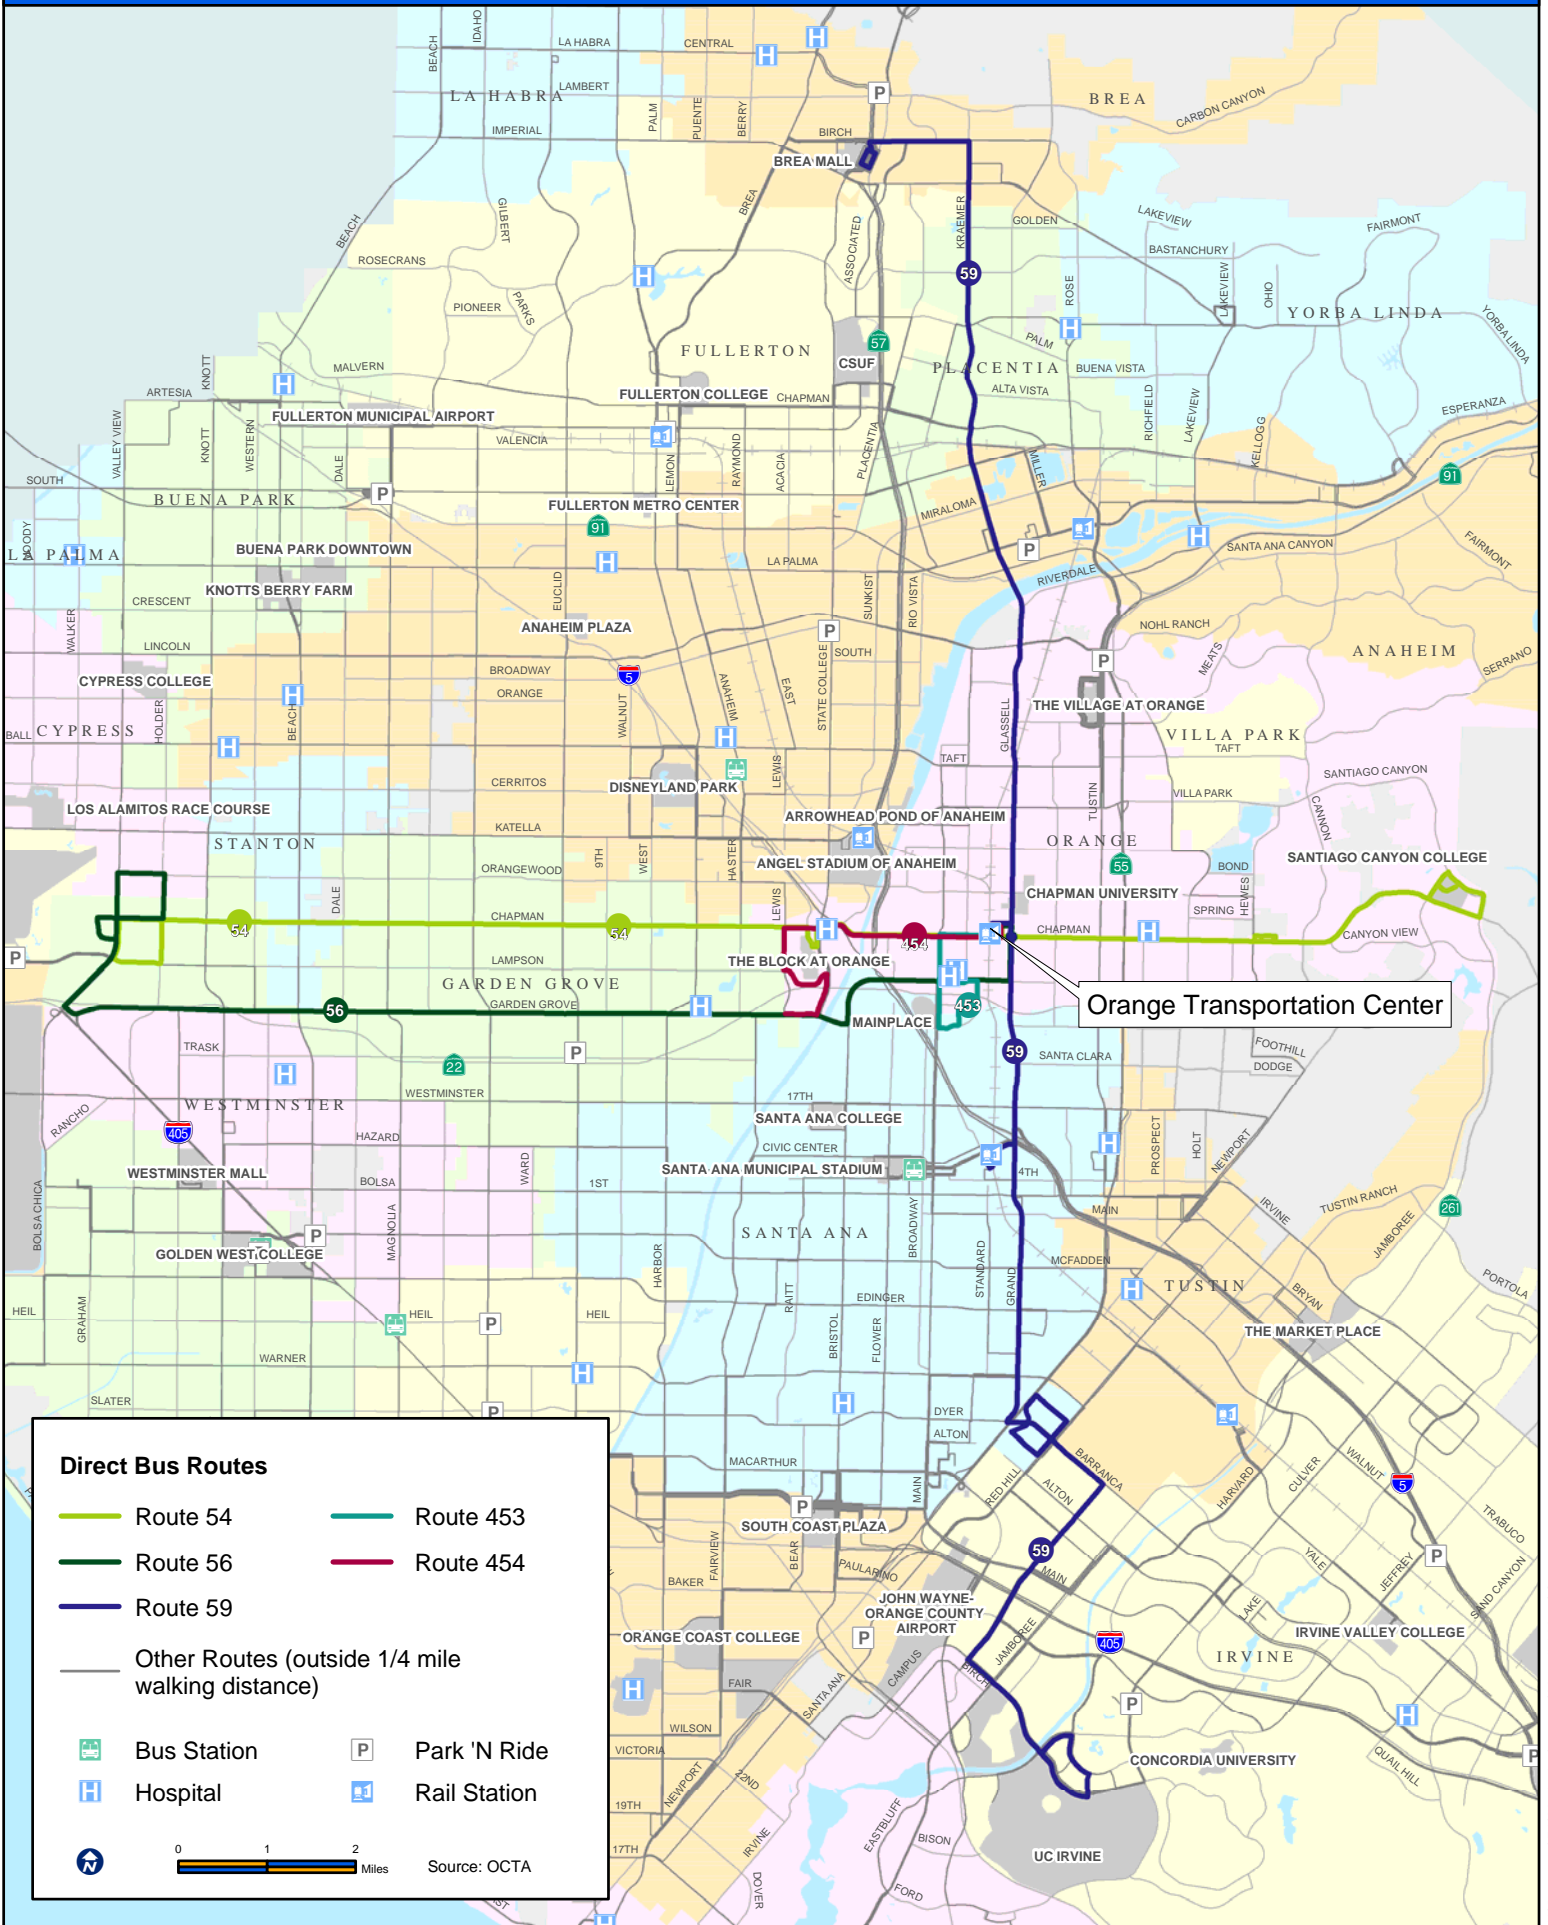

Orange Transportation Center

Orange Transportation Center

Direct Bus Routes

- Route 54
- Route 56
- Route 59
- Route 453
- Route 454

— Other Routes (outside 1/4 mile walking distance)

- Bus Station
- Park 'N Ride
- Hospital
- Rail Station