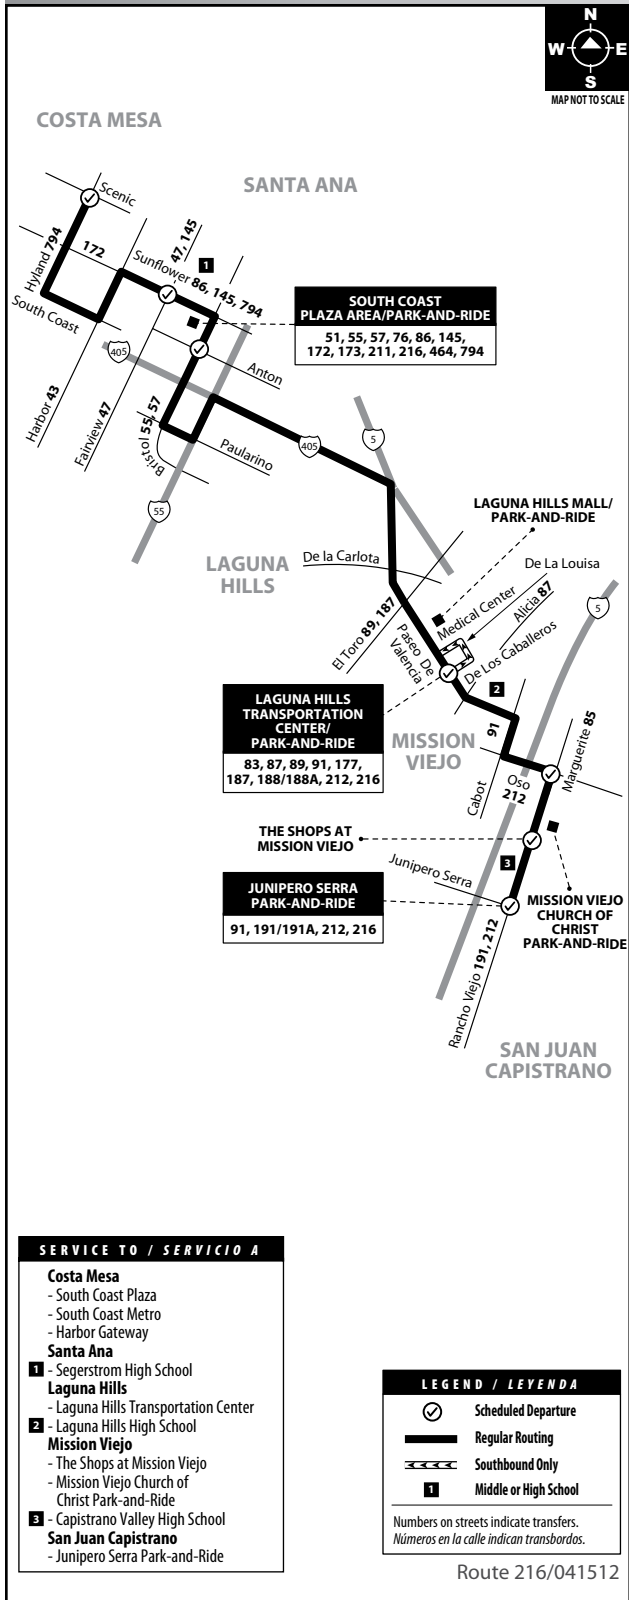

NOTE/ NOTA:
 No weekend service.
 No hay servicio los fines de semana.

San Juan Capistrano Express to Costa Mesa via 405 Fwy

Route 216

- SERVICE TO / SERVICIO A**
- Costa Mesa**
- South Coast Plaza
 - South Coast Metro
 - Harbor Gateway
- Santa Ana**
- 1 - Segerstrom High School
- Laguna Hills**
- Laguna Hills Transportation Center
- Mission Viejo**
- The Shops at Mission Viejo
 - Mission Viejo Church of Christ Park-and-Ride
- San Juan Capistrano**
- Capistrano Valley High School
 - Junipero Serra Park-and-Ride

MONDAY - FRIDAY: Northbound TO: Costa Mesa

Rancho Viejo & Junipero Serra	Shops at Mission Viejo	Oso & Marguerite	Laguna Hills Transportation Center	Bristol & Anton (F)	Sunflower & Fairview (F)	Hyland & Scenic (F)	AM
6:36	6:42	6:49	7:00	7:20	7:24	7:38	

F = Times are approximate/Los horarios son aproximados.

MONDAY - FRIDAY: Southbound TO: San Juan Capistrano

Hyland & Scenic	Sunflower & Fairview	Bristol & Town Center	Laguna Hills Transportation Center (F)	Marguerite & Oso (F)	Shops at Mission Viejo (F)	Rancho Viejo & Junipero Serra (F)	PM
4:35	4:42	4:47	5:13	5:28	5:35	5:46	

F = Times are approximate/Los horarios son aproximados.

Route 216/041512