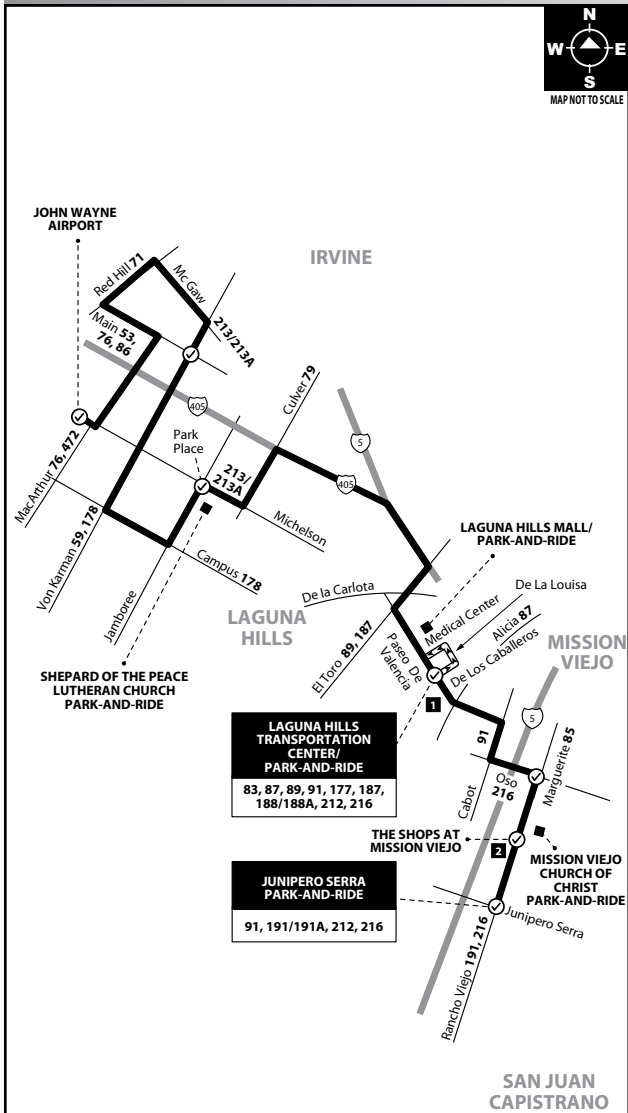

NOTE/NOTA:
 No weekend service.
 No hay servicio los fines de semana.

Irvine to San Juan Capistrano Express via 405 Fwy

Route 212

LAGUNA HILLS TRANSPORTATION CENTER/ PARK-AND-RIDE
 83, 87, 89, 91, 177, 187, 188/188A, 212, 216

JUNIPERO SERRA PARK-AND-RIDE
 91, 191/191A, 212, 216

- SERVICE TO / SERVICIO A**
- Irvine**
- Irvine Business Complex
 - Shepard of the Peace Lutheran Church Park-and-Ride
 - John Wayne Airport
- Laguna Hills**
- 1 - Laguna Hills High School
 - Laguna Hills Mall
 - Laguna Hills Transportation Center
- Mission Viejo**
- The Shops at Mission Viejo
 - Saddleback College
 - Mission Viejo Church of Christ Park-and-Ride
- 2 - Capistrano Valley High School
- San Juan Capistrano**
- Junipero Serra Park-and-Ride

Rancho Viejo & Junipero Serra	Shops at Mission Viejo	Oso & Marguerite	Laguna Hills Transportation Center	Park Place (F)	Von Karman & Main (F)	John Wayne Airport (Lower Level) (F)	
5:51	6:00	6:04	6:15	6:35	6:44	6:55	AM
6:26	6:35	6:42	6:50	7:10	7:19	7:30	

F = Times are approximate/Los horarios son aproximados.

**MONDAY - FRIDAY: Southbound
 TO: San Juan Capistrano**

John Wayne Airport (Lower Level)	Von Karman & Main	Park Place	Laguna Hills Transportation Center (F)	Marguerite & Oso (F)	Shops at Mission Viejo (F)	Rancho Viejo & Junipero Serra (F)	
4:00	4:12	4:23	4:50	5:01	5:08	5:16	PM
5:14	5:26	5:37	6:04	6:15	6:22	6:30	