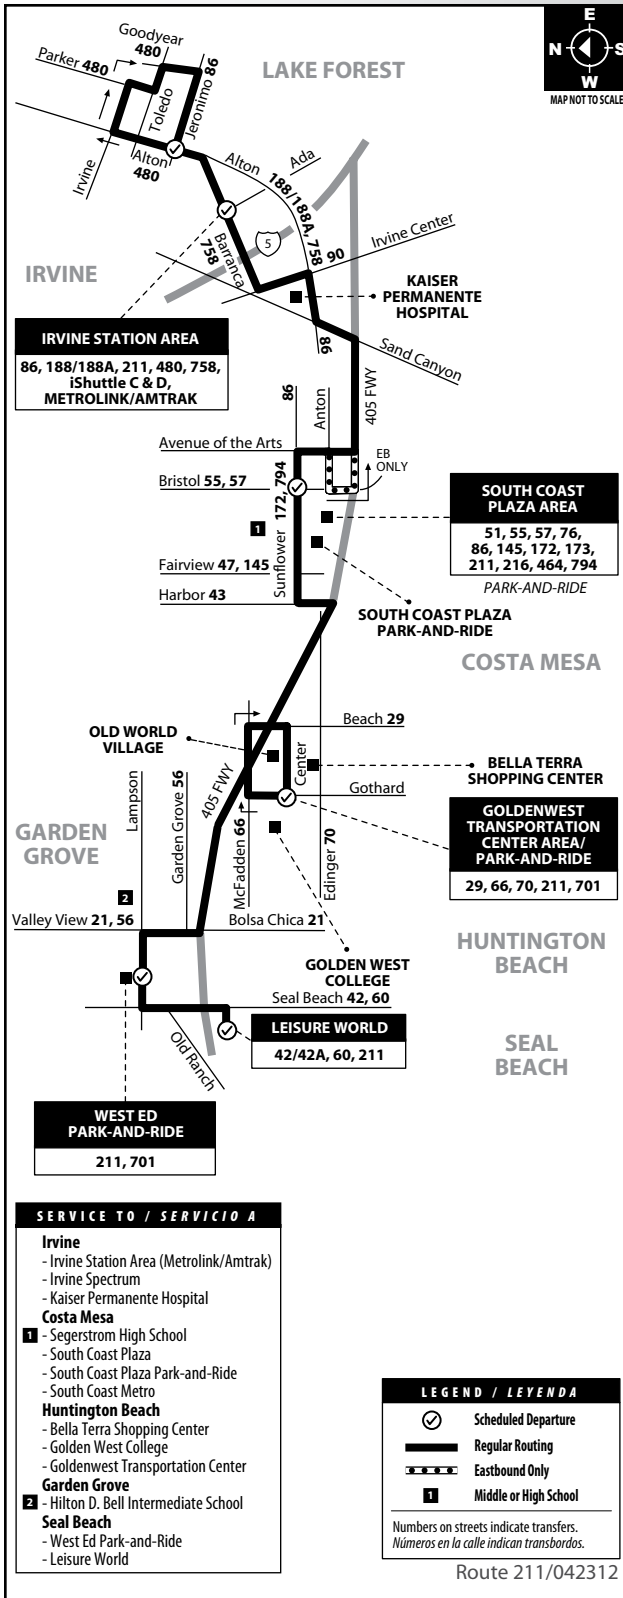

Route 211

Seal Beach to Irvine Express via 405 Fwy

NOTE/ NOTA:
No weekend service.
No hay servicio los fines
de semana.

MONDAY - FRIDAY: Eastbound TO: Irvine

Leisure World	Lampson & West Ed Park-and-Ride	Goldenwest Transportation Center	Sunflower & Plaza	Barranca & Ada (F)	Jeromimo & Alton (F)
5:45	5:51	6:03	6:20	6:41	6:54
6:05	6:12	6:25	6:46	7:10	7:25
6:30	6:37	6:56	7:19	7:46	8:03

AM

F = Times are approximate/Los horarios son aproximados.

MONDAY - FRIDAY: Westbound TO: Seal Beach

Jeromimo & Alton	Barranca & Ada	Sunflower & Plaza	Goldenwest Transportation Center (F)	Lampson & West Ed Park-and-Ride (F)	Leisure World (F)
4:05	4:17	4:45	5:13	5:33	5:42
4:35	4:48	5:18	5:53	6:07	6:24
5:05	5:18	5:48	6:19	6:38	6:50
5:35	5:47	6:13	6:37	6:53	7:03

PM

F = Times are approximate/Los horarios son aproximados.