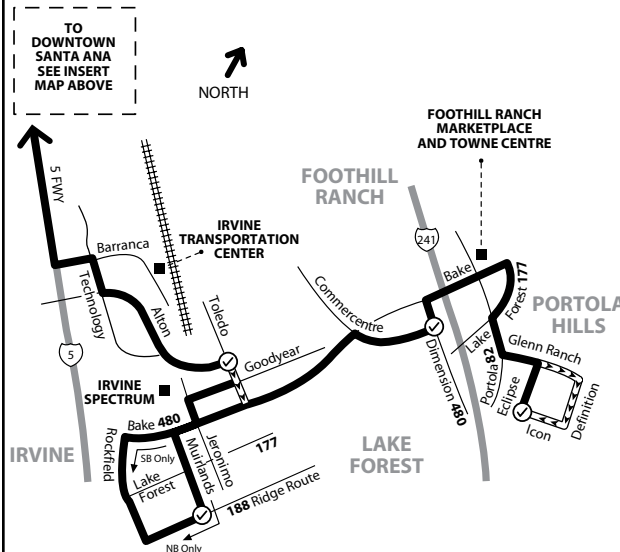

NOTE/NOTA:
 No weekend service.
 No hay servicio los fines de semana.

Santa Ana to Lake Forest Express via 5 Fwy

Route 206

- SERVICE TO / SERVICIO A**
- Santa Ana**
- 1 - Orange County High School of the Arts
 - 2 - Santa Ana High School
 - Santa Ana Civic Center
 - County Courthouse
 - Orange County Central Jail
 - Ronald Reagan Federal Courthouse
 - The Depot At Santa Ana (Metrolink/Amtrak/Greyhound)
- Irvine**
- Irvine Transportation Center (Metrolink/Amtrak)
 - Irvine Spectrum
- Lake Forest**
- Foothill Ranch**
- Foothill Ranch Marketplace and Towne Centre

LEGEND / LEYENDA

- Scheduled Departure
- Regular Routing
- Southbound Only
- Middle or High School

Numbers on streets indicate transfers.
 Números en la calle indican transbordos.

Route 206/042312

MONDAY - FRIDAY: Southbound TO: Lake Forest

Flower & 6th	Alton & Toledo	Muirlands & Ridge Route	Dimension & Commercentre	Icon & Ellipse
5:32	5:59	6:15	6:26	6:40
6:00	6:29	6:46	6:57	7:10
6:32	7:01	7:18	7:31	7:45

AM

MONDAY - FRIDAY: Northbound TO: Santa Ana

Icon & Ellipse	Commercentre & Dimension	Muirlands & Ridge Route	Alton & Toledo	Flower & 6th (F)
3:19	3:31	3:47	4:00	4:40
3:52	4:03	4:18	4:30	5:10
4:19	4:31	4:47	5:00	5:41

PM

F = Times are approximate/Los horarios son aproximados.