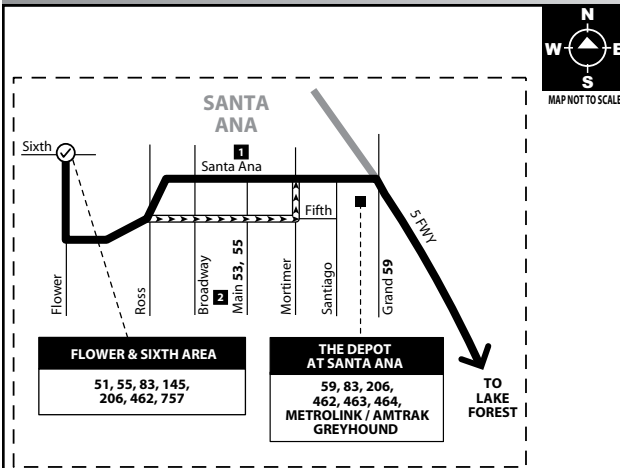

NOTE/NOTA:
 No weekend service.
 No hay servicio los fines de semana.

Santa Ana to Lake Forest Express via 5 Fwy

Route 206

- SERVICE TO / SERVICIO A**
- Santa Ana**
- 1 - Orange County High School of the Arts
 - 2 - Santa Ana High School
 - Santa Ana Civic Center
 - County Courthouse
 - Orange County Central Jail
 - Ronald Reagan Federal Courthouse
 - The Depot At Santa Ana (Metrolink/Amtrak/Greyhound)
- Irvine**
- Irvine Transportation Center (Metrolink/Amtrak)
 - Irvine Spectrum
- Lake Forest**
- Foothill Ranch**
- Foothill Ranch Marketplace and Towne Centre

LEGEND / LEYENDA

- Scheduled Departure
- Regular Routing
- Southbound Only
- Middle or High School

Numbers on streets indicate transfers.
 Números en la calle indican transbordos.

Route 206/042312

MONDAY - FRIDAY: Southbound TO: Lake Forest

Flower & 6th	Alton & Toledo	Muirlands & Ridge Route	Dimension & Commercentre	Icon & Ellipse
5:32	5:59	6:15	6:26	6:40
6:00	6:29	6:46	6:57	7:10
6:32	7:01	7:18	7:31	7:45

AM

MONDAY - FRIDAY: Northbound TO: Santa Ana

Icon & Ellipse	Commercentre & Dimension	Muirlands & Ridge Route	Alton & Toledo	Flower & 6th (F)
3:19	3:31	3:47	4:00	4:40
3:52	4:03	4:18	4:30	5:10
4:19	4:31	4:47	5:00	5:41

PM

F = Times are approximate/Los horarios son aproximados.