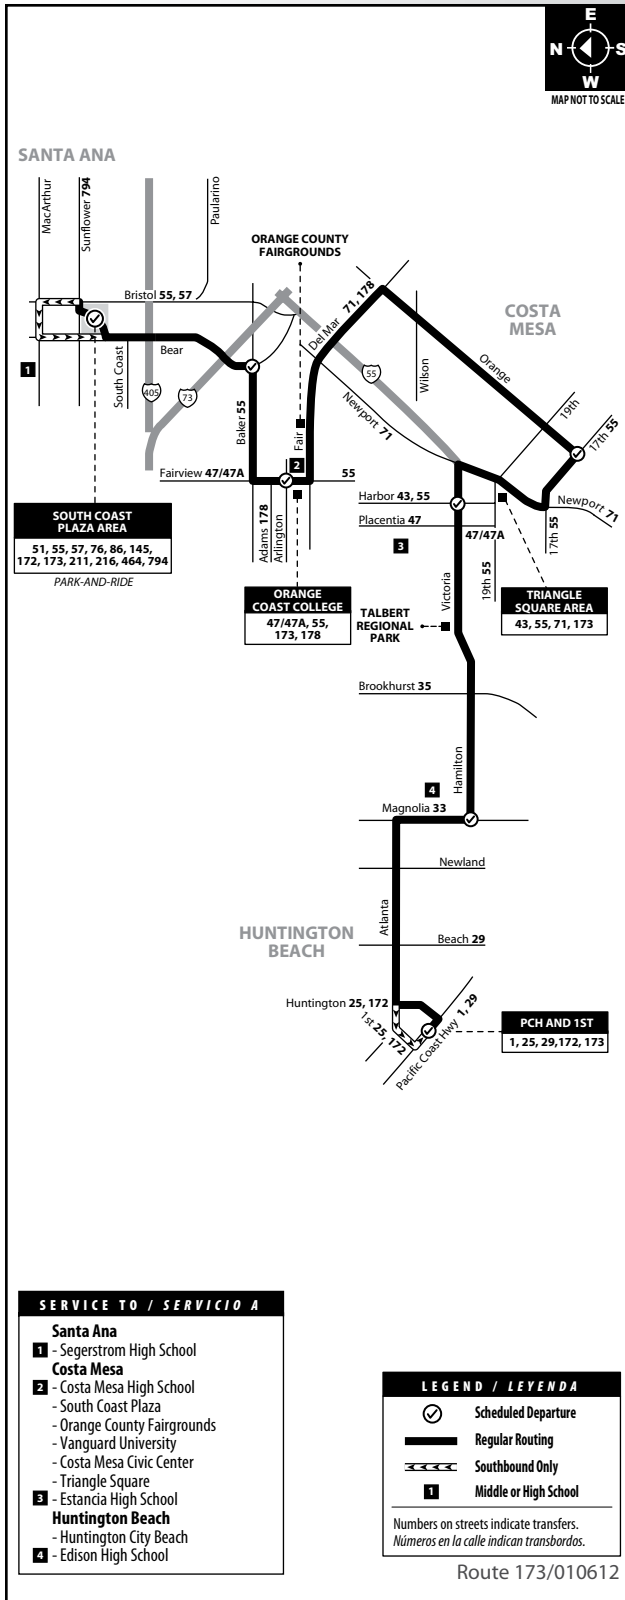

Route 173

Huntington Beach to Costa Mesa
via Atlanta Ave / Hamilton Ave /
Victoria St / Orange Ave / Fair Dr / Bear St

NOTE/ NOTA:
No weekend service.
No hay servicio los fines
de semana.

MONDAY - FRIDAY: Northbound TO: South Coast Plaza

Pacific Coast Hwy & 1st	Hamilton & Magnolia	Victoria & Harbor	Orange & 17th	Fairview & Arlington	Bear & Baker	South Coast Plaza
5:57	6:04	6:14	6:21	6:34	6:39	6:45
6:42	6:49	6:59	7:06	7:19	7:24	7:30
7:23	7:31	7:41	7:51	8:04	8:09	8:15
8:08	8:16	8:26	8:36	8:49	8:54	9:00
8:53	9:01	9:11	9:21	9:34	9:39	9:45
9:38	9:46	9:56	10:06	10:19	10:24	10:30
10:25	10:33	10:41	10:51	11:06	11:13	11:19
11:10	11:18	11:26	11:36	11:51	11:58	12:04
11:55	12:03	12:11	12:21	12:36	12:43	12:49
12:40	12:48	12:56	1:06	1:21	1:28	1:34
1:25	1:33	1:41	1:51	2:06	2:13	2:19
2:10	2:18	2:26	2:36	2:51	2:58	3:04
2:55	3:03	3:11	3:21	3:36	3:43	3:49
3:43	3:49	3:57	4:06	4:21	4:28	4:34
4:28	4:34	4:42	4:51	5:06	5:13	5:19
5:13	5:19	5:27	5:36	5:51	5:58	6:04
5:58	6:04	6:12	6:21	6:33	6:37	6:43
6:43	6:49	6:57	7:06	7:18	7:22	7:28
7:28	7:34	7:42	7:51	8:03	8:07	8:13

MONDAY - FRIDAY: Southbound TO: Huntington Beach

South Coast Plaza	Bear & Baker	Fairview & Arlington	Orange & 17th	Victoria & Harbor	Hamilton & Magnolia	Pacific Coast Hwy & 1st
5:30	5:40	5:45	5:59	6:09	6:17	6:27
6:15	6:25	6:30	6:44	6:54	7:02	7:12
7:00	7:10	7:15	7:29	7:39	7:47	7:57
7:45	7:55	8:00	8:14	8:24	8:32	8:42
8:30	8:40	8:45	8:59	9:09	9:17	9:27
9:15	9:25	9:30	9:44	9:54	10:02	10:12
10:00	10:10	10:15	10:29	10:39	10:47	10:57
10:45	10:55	11:00	11:14	11:24	11:33	11:43
11:28	11:40	11:45	11:59	12:09	12:18	12:28
12:13	12:25	12:30	12:44	12:54	1:03	1:13
12:58	1:10	1:15	1:29	1:39	1:48	1:58
1:41	1:53	2:00	2:14	2:24	2:33	2:43
2:26	2:38	2:45	2:59	3:09	3:18	3:28
3:11	3:23	3:30	3:44	3:54	4:03	4:13
3:56	4:08	4:15	4:29	4:39	4:48	4:58
4:44	4:57	5:02	5:14	5:23	5:31	5:40
5:29	5:42	5:47	5:59	6:08	6:16	6:25
6:14	6:27	6:32	6:44	6:53	7:01	7:10
6:59	7:12	7:17	7:29	7:38	7:46	7:55