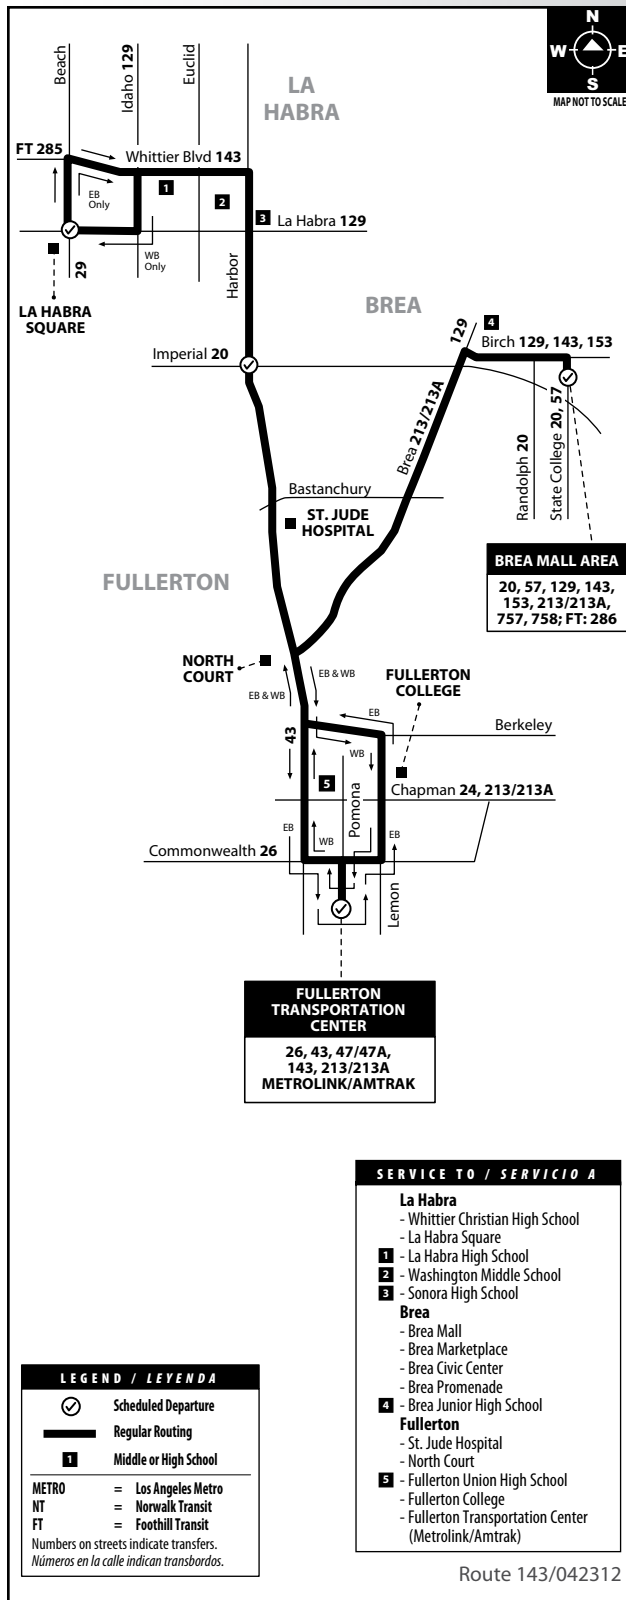

Route 143

La Habra to Brea

via Whittier Blvd / Harbor Blvd / Brea Blvd / Birch St

MONDAY - FRIDAY: Eastbound TO: Brea

Beach & La Habra	Harbor & Imperial	Fullerton Transportation Center	Brea Mall
3:34	3:46	3:56	4:19
4:32	4:49	5:03	5:26
5:49	6:06	6:20	6:43
7:03	7:21	7:36	8:00
8:18	8:36	8:51	9:15
9:33	9:51	10:06	10:30
10:48	11:06	11:21	11:45
12:03	12:21	12:36	1:00
1:18	1:36	1:51	2:15
2:33	2:51	3:06	3:30
3:48	4:06	4:21	4:45
5:03	5:21	5:36	6:00
6:18	6:36	6:51	7:15
7:33	7:51	8:06	8:30
8:47	9:04	9:18	9:41
10:01	10:18	10:32	10:55
11:06	11:23	11:37	12:00

MONDAY - FRIDAY: Westbound TO: La Habra

Brea Mall	Fullerton Transportation Center	Harbor & Imperial	Beach & La Habra
4:38	5:01	5:11	5:24
5:53	6:16	6:33	6:50
7:07	7:31	7:49	8:07
8:22	8:46	9:04	9:22
9:37	10:01	10:19	10:37
10:52	11:16	11:34	11:52
12:07	12:31	12:49	1:07
1:22	1:46	2:04	2:22
2:37	3:01	3:19	3:37
3:51	4:15	4:33	4:51
5:06	5:30	5:48	6:06
6:20	6:44	7:02	7:20
7:34	7:58	8:16	8:34
8:51	9:15	9:33	9:51
9:56	10:20	10:38	10:56
11:02	11:31	11:41	11:56

SUNDAY and HOLIDAY: Eastbound
TO: Brea

Beach & La Habra	Harbor & Imperial	Fullerton Transportation Center	Brea Mall
		5:46	6:08
6:14	6:30	6:44	7:08
7:19	7:35	7:49	8:13
8:24	8:40	8:54	9:18
9:29	9:45	9:59	10:23
10:34	10:50	11:04	11:28
11:39	11:55	12:09	12:33
12:44	1:00	1:14	1:38
1:49	2:05	2:19	2:43
2:54	3:10	3:24	3:48
3:59	4:15	4:29	4:53
5:04	5:20	5:34	5:58
6:09	6:25	6:39	7:03
7:14	7:29	7:42	8:05
8:52	9:07	9:20	9:43

SUNDAY and HOLIDAY: Westbound
TO: La Habra

Brea Mall	Fullerton Transportation Center	Harbor & Imperial	Beach & La Habra
5:11	5:34	5:50	6:07
6:18	6:41	6:57	7:14
7:23	7:46	8:02	8:19
8:28	8:51	9:07	9:24
9:33	9:56	10:12	10:29
10:38	11:01	11:17	11:34
11:43	12:06	12:22	12:39
12:48	1:11	1:27	1:44
1:53	2:16	2:32	2:49
2:58	3:21	3:37	3:54
4:03	4:26	4:42	4:59
5:08	5:31	5:47	6:04
6:13	6:36	6:52	7:09
7:21	7:43	7:58	8:14
8:19	8:41	8:56	9:12
9:45	10:06	10:20	10:37