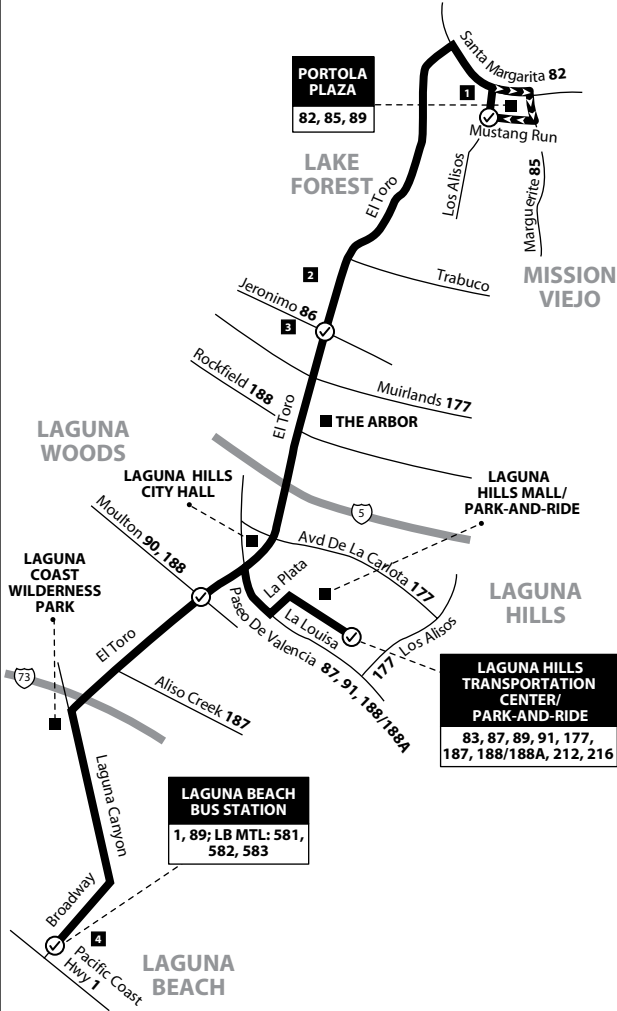

Route 89

Mission Viejo to Laguna Beach
via El Toro Rd / Laguna Canyon Rd

MONDAY - FRIDAY: Northbound TO: Mission Viejo

Laguna Beach Bus Station	El Toro & Moulton	Laguna Hills Transportation Center	El Toro & Jeronimo	Los Alisos & Mustang Run
5:24	5:37	5:43	5:56	6:09
5:55	6:10	6:18	6:32	6:47
6:30	6:45	6:53	7:07	7:22
7:03	7:20	7:28	7:42	7:55
7:38	7:55	8:03	8:17	8:30
8:13	8:30	8:38	8:52	9:05
8:48	9:05	9:13	9:27	9:40
9:23	9:40	9:48	10:02	10:15
9:59	10:14	10:23	10:38	10:50
10:34	10:49	10:58	11:13	11:25
11:09	11:24	11:33	11:48	12:00
11:44	11:59	12:08	12:23	12:35
12:17	12:33	12:43	1:01	1:16
12:52	1:08	1:18	1:36	1:51
1:27	1:43	1:53	2:11	2:26
2:02	2:18	2:28	2:46	3:01
2:39	2:56	3:03	3:19	3:33
3:10	3:29	3:38	3:56	4:10
3:45	4:04	4:13	4:31	4:45
4:20	4:39	4:48	5:06	5:20
4:55	5:14	5:23	5:41	5:55
5:39	6:00	6:08	6:27	6:45
6:24	6:45	6:53	7:12	7:30
7:26	7:42	7:48	8:05	8:19
8:29	8:42	8:48	9:01	9:13
9:29	9:42	9:48	10:01	10:13
10:27	10:40	10:46	10:59	11:11

SERVICE TO / SERVICIO A

- Mission Viejo**
 - 1 - Trabuco Hills High School
 - Portola Plaza
- Lake Forest**
 - 2 - El Toro High School
 - 3 - Serrano Intermediate School
 - The Arbor
- Laguna Woods**
 - Leisure World
- Laguna Hills**
 - Saddleback Hospital
 - Laguna Hills City Hall
 - Laguna Hills Mall
 - Laguna Hills Transportation Center
- Laguna Beach**
 - 4 - Laguna Beach High School
 - Main Beach
 - Laguna Beach Bus Station

LEGEND / LEYENDA

- Scheduled Departure
 - Regular Routing
 - Northbound Only
 - Middle or High School
 - LB MTL = Laguna Beach Municipal Transit Lines
- Numbers on streets indicate transfers.
Números en la calle indican transbordos.