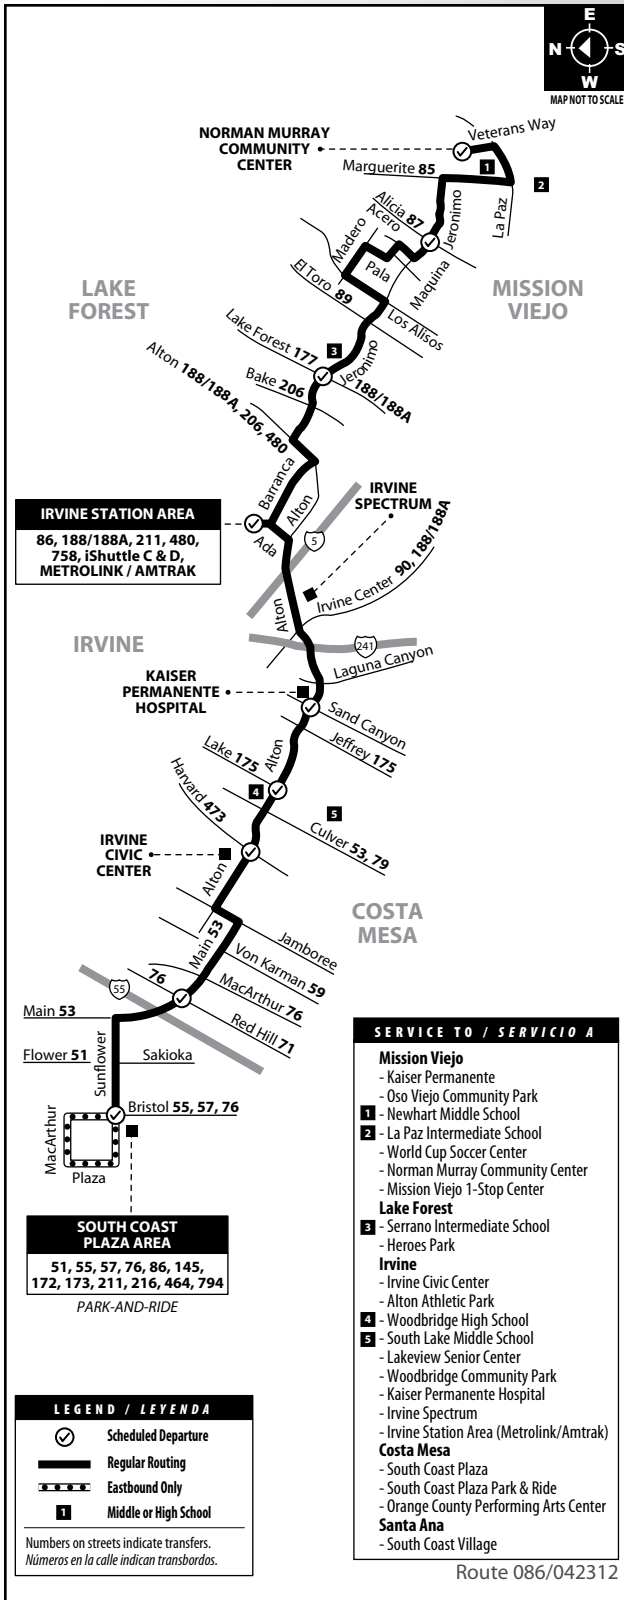

# Route 86

Costa Mesa to Mission Viejo  
via Alton Pkwy / Jeronimo Rd

**NOTE/NOTA:**  
No weekend service.  
No hay servicio los fines  
de semana.

## MONDAY - FRIDAY: Eastbound TO: Mission Viejo

Sunflower & Bristol	Main & Red Hill	Alton & Harvard	Alton & Lake	Alton & Sand Canyon	Irvine Station	Jeronimo & Lake Forest	Jeronimo & Alicia	Murray Community Center
5:50	5:59	6:07	6:11	6:17	6:27	6:38	6:48	6:56
6:43	6:53	7:03	7:07	7:15	7:27	7:37	7:50	8:00
7:41	7:53	8:06	8:11	8:18	8:30	8:40	8:52	9:02
8:41	8:53	9:06	9:11	9:18	9:30	9:40	9:52	10:02
9:47	9:58	10:08	10:12	10:20	10:30	10:39	10:52	11:02
10:47	10:58	11:08	11:12	11:20	11:30	11:39	11:52	12:02
11:47	11:58	12:08	12:12	12:20	12:30	12:39	12:52	1:02
12:42	12:54	1:05	1:10	1:18	1:30	1:39	1:52	2:03
1:42	1:54	2:05	2:10	2:18	2:30	2:39	2:52	3:03
2:42	2:54	3:05	3:10	3:18	3:30	3:39	3:52	4:03
3:42	3:54	4:05	4:10	4:18	4:30	4:39	4:52	5:03
4:42	4:54	5:05	5:10	5:18	5:30	5:39	5:52	6:03
5:42	5:54	6:05	6:10	6:18	6:30	6:39	6:52	7:03
6:51	7:02	7:12	7:17	7:23	7:34	7:43	7:56	8:07

## MONDAY - FRIDAY: Westbound TO: Costa Mesa

Murray Community Center	Jeronimo & Alicia	Jeronimo & Lake Forest	Irvine Station	Alton & Sand Canyon	Alton & Lake	Alton & Harvard	Main & Red Hill	Sunflower & Bristol
6:10	6:19	6:30	6:38	6:48	6:55	7:00	7:10	7:16
7:11	7:22	7:37	7:45	7:56	8:05	8:11	8:22	8:27
8:13	8:24	8:36	8:45	8:56	9:03	9:08	9:20	9:25
9:14	9:25	9:37	9:45	9:56	10:03	10:09	10:20	10:24
10:14	10:25	10:37	10:45	10:56	11:03	11:09	11:20	11:24
11:13	11:24	11:36	11:45	11:56	12:03	12:09	12:21	12:28
12:13	12:24	12:36	12:45	12:56	1:03	1:09	1:21	1:28
1:13	1:24	1:36	1:45	1:56	2:03	2:09	2:21	2:28
2:13	2:24	2:36	2:45	2:56	3:03	3:09	3:21	3:28
3:12	3:24	3:36	3:45	3:56	4:04	4:11	4:24	4:32
4:12	4:24	4:36	4:45	4:56	5:04	5:11	5:24	5:32
5:12	5:24	5:35	5:45	5:55	6:04	6:12	6:26	6:33
6:15	6:26	6:36	6:45	6:56	7:04	7:13	7:23	7:29
7:16	7:27	7:36	7:45	7:54	7:59	8:05	8:15	8:21
8:16	8:26	8:36	8:45	8:53	9:00	9:05	9:14	9:21