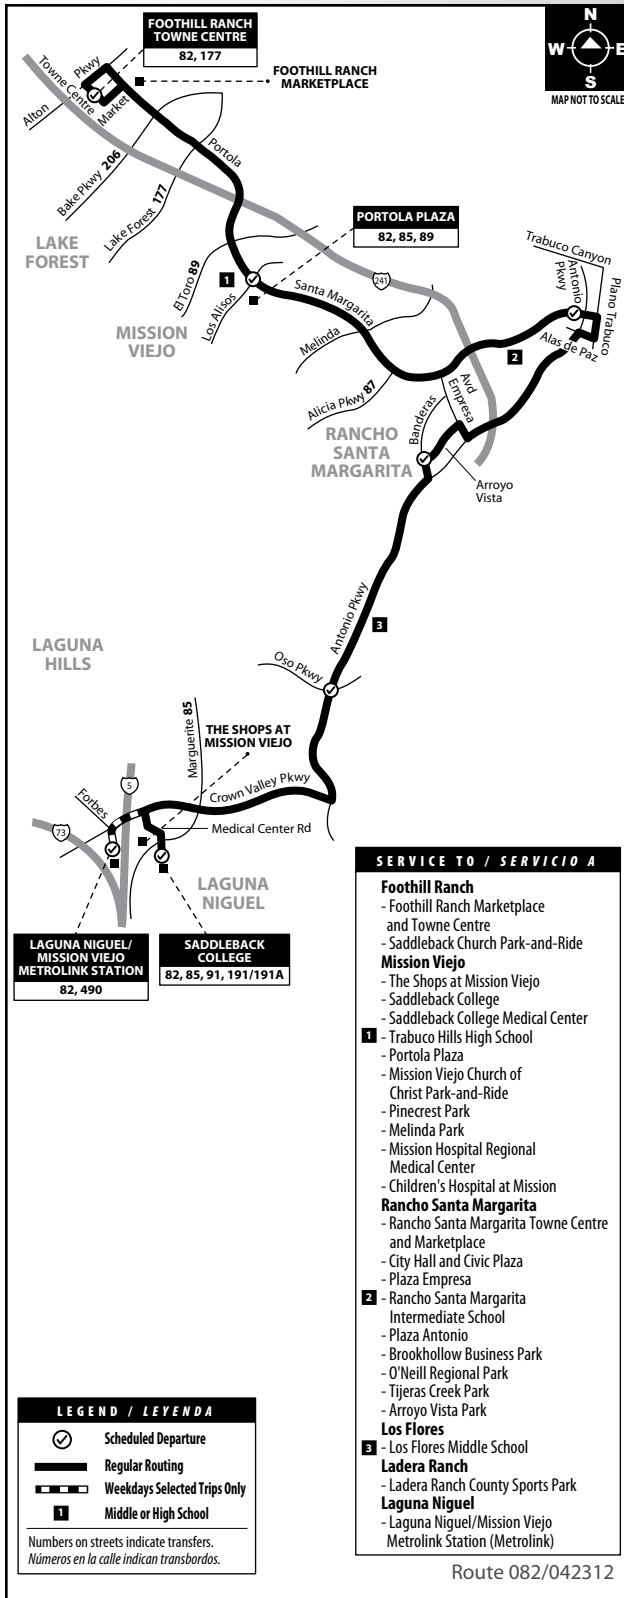

Route 82

Foothill Ranch to Laguna Niguel
via Portola Pkwy / Santa Margarita Pkwy /
Antonio Pkwy / Crown Valley Pkwy

NOTE/NOTA:
No weekend service.
No hay servicio los fines
de semana.

MONDAY - FRIDAY: Eastbound
TO: Laguna Niguel

	Towne Centre & Alton	Santa Margarita & Los Alisos	Santa Margarita & Antonio	Antonio & Banderas	Antonio & Oso	Saddleback College	Laguna Niguel Metrolink Station	Saddleback College
	5:00	5:08	5:17	5:26	5:31	5:42	5:48	5:55
	6:13	6:22	6:32	6:43	6:49	7:01	7:07	7:15
	7:22	7:32	7:48	8:01	8:08	8:21	8:30	8:39
	8:23	8:32	8:46	8:56	9:02	9:13		
	9:29	9:38	9:52	10:02	10:08	10:19		
	10:29	10:38	10:52	11:02	11:08	11:19		
	11:32	11:41	11:55	12:05	12:11	12:22		
	12:32	12:43	12:57	1:07	1:12	1:25		
	1:36	1:47	2:01	2:11	2:16	2:29		
	2:42	2:52	3:08	3:20	3:26	3:41		
S		3:23	3:43	4:00				
	3:46	3:58	4:13	4:26	4:33	4:48		
	4:37	4:47	5:03	5:14	5:20	5:34		
	5:37	5:47	6:03	6:14	6:20	6:34		
	6:33	6:43	6:55	7:06	7:11	7:26		
	7:30	7:39	7:51	8:01	8:06	8:17		

SATURDAY: Eastbound
TO: Mission Viejo

Towne Centre & Alton	Santa Margarita & Los Allisos	Santa Margarita & Antonio	Antonio & Banderas	Antonio & Oso	Saddleback College
7:00	7:08	7:19	7:28	7:35	7:46
8:34	8:42	8:53	9:02	9:09	9:20
10:14	10:22	10:33	10:42	10:49	11:00
11:57	12:06	12:19	12:29	12:35	12:47
1:37	1:46	1:59	2:09	2:15	2:27
3:16	3:26	3:37	3:47	3:53	4:05
4:56	5:06	5:17	5:27	5:33	5:45

SATURDAY: Westbound
TO: Foothill Ranch

Saddleback College	Antonio & Oso	Banderas & Antonio	Santa Margarita & Antonio	Santa Margarita & Los Allisos	Towne Centre & Alton
8:02	8:13	8:20	8:31	8:42	8:50
9:42	9:55	10:01	10:13	10:26	10:34
11:22	11:35	11:41	11:53	12:06	12:14
1:02	1:15	1:21	1:33	1:46	1:54
2:42	2:55	3:01	3:13	3:26	3:34
4:22	4:35	4:41	4:53	5:06	5:14
6:02	6:15	6:20	6:31	6:40	6:46