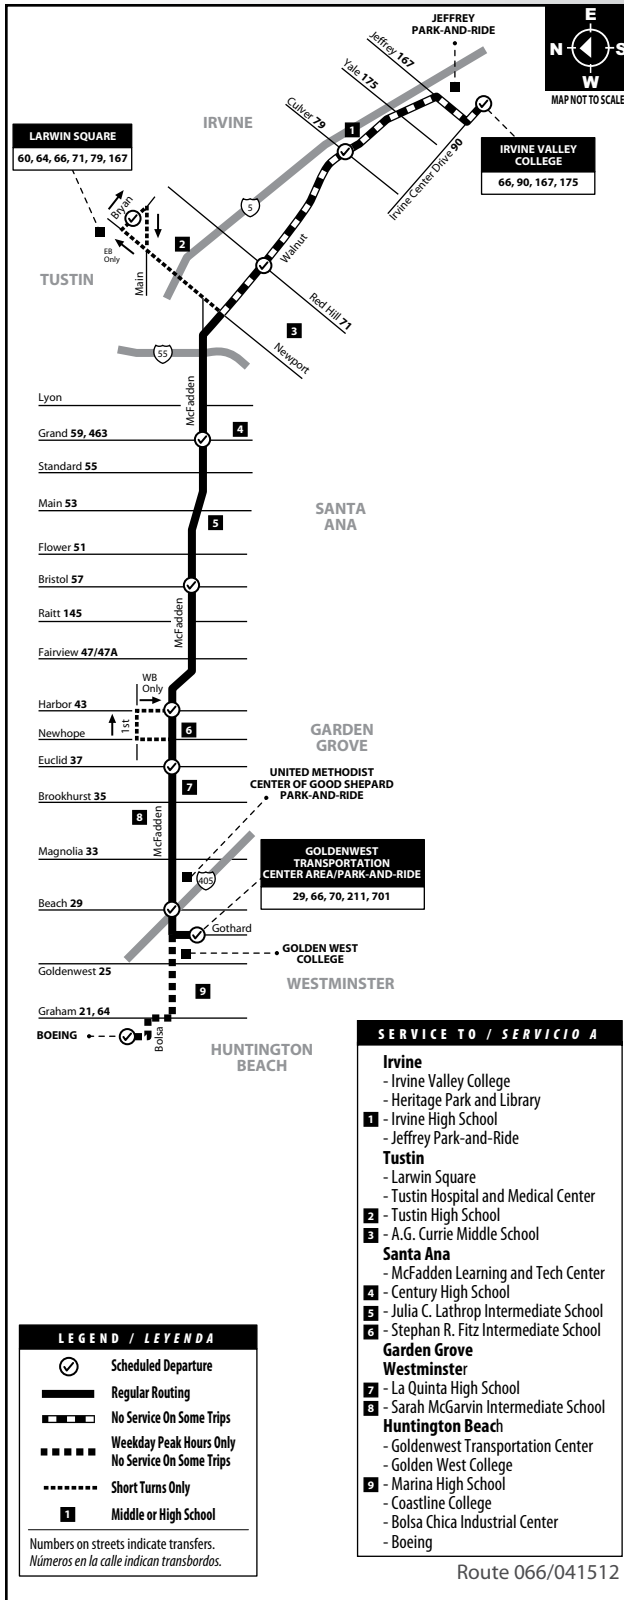

Route 66

Huntington Beach to Irvine via McFadden Ave / Walnut Ave

MONDAY - FRIDAY: Eastbound TO: Tustin or Irvine Valley College

Boeing	Golden West Transportation Center	McFadden & Beach	McFadden & Euclid	McFadden & Harbor	McFadden & Bristol	McFadden & Grand	Newport & Bryan	Walnut & Red Hill	Walnut & Culver	Irvine Valley College
	4:11	4:15	4:22	4:25	4:31	4:41	4:49	4:56	5:06
	4:41	4:45	4:52	4:55	5:01	5:11	5:19	5:26	5:36
	4:48	4:52	5:00	5:04	5:12	5:22	5:31			
	5:01	5:05	5:13	5:17	5:25	5:35	5:45	5:53	6:03
				5:31	5:39	5:49	5:58			
	5:26	5:30	5:39	5:43	5:52	6:05	6:16			
	5:38	5:42	5:51	5:55	6:04	6:17	6:28	6:38	6:48
	6:02	6:06	6:15	6:19	6:28	6:41	6:52			
6:05	6:14	6:18	6:27	6:31	6:40	6:53	7:04	7:14	7:24
				6:38	6:46	6:59	7:10			
	6:33	6:37	6:49	6:55	7:07	7:21	7:35			
6:35	6:45	6:49	7:01	7:07	7:19	7:33	7:44	7:54	8:04
				7:16	7:28	7:42	7:56			
	7:09	7:13	7:25	7:31	7:43	7:57	8:11			
7:09	7:20	7:24	7:36	7:43	7:53	8:05	8:15	8:27	8:38
				7:55	8:05	8:17	8:27			
	7:44	7:48	8:00	8:07	8:17	8:29	8:39			
				8:19	8:29	8:41	8:51	9:03	9:14
7:55	8:06	8:10	8:22	8:29	8:39	8:51	9:01			
	8:20	8:24	8:36	8:43	8:53	9:05	9:15			
	8:35	8:39	8:50	8:55	9:05	9:17	9:29			
				9:10	9:20	9:32	9:44			
	9:05	9:09	9:20	9:25	9:35	9:47	9:57	10:05	10:16
	9:20	9:24	9:35	9:40	9:50	10:02	10:14			
	9:35	9:39	9:50	9:55	10:05	10:17	10:29			
				10:10	10:20	10:32	10:44			
	10:05	10:09	10:20	10:25	10:35	10:47	10:57	11:05	11:16
	10:20	10:24	10:35	10:40	10:50	11:02	11:14			
	10:35	10:39	10:50	10:55	11:05	11:17	11:29			
				11:10	11:20	11:32	11:44			
	11:05	11:09	11:20	11:25	11:35	11:47	11:57	12:05	12:16
	11:20	11:24	11:35	11:40	11:50	12:02	12:14			
	11:35	11:39	11:50	11:55	12:05	12:17	12:29			
				12:10	12:20	12:32	12:44			
12:05	12:09	12:20	12:25	12:35	12:47	12:57	1:05	1:16
12:20	12:24	12:35	12:40	12:50	1:02	1:14				